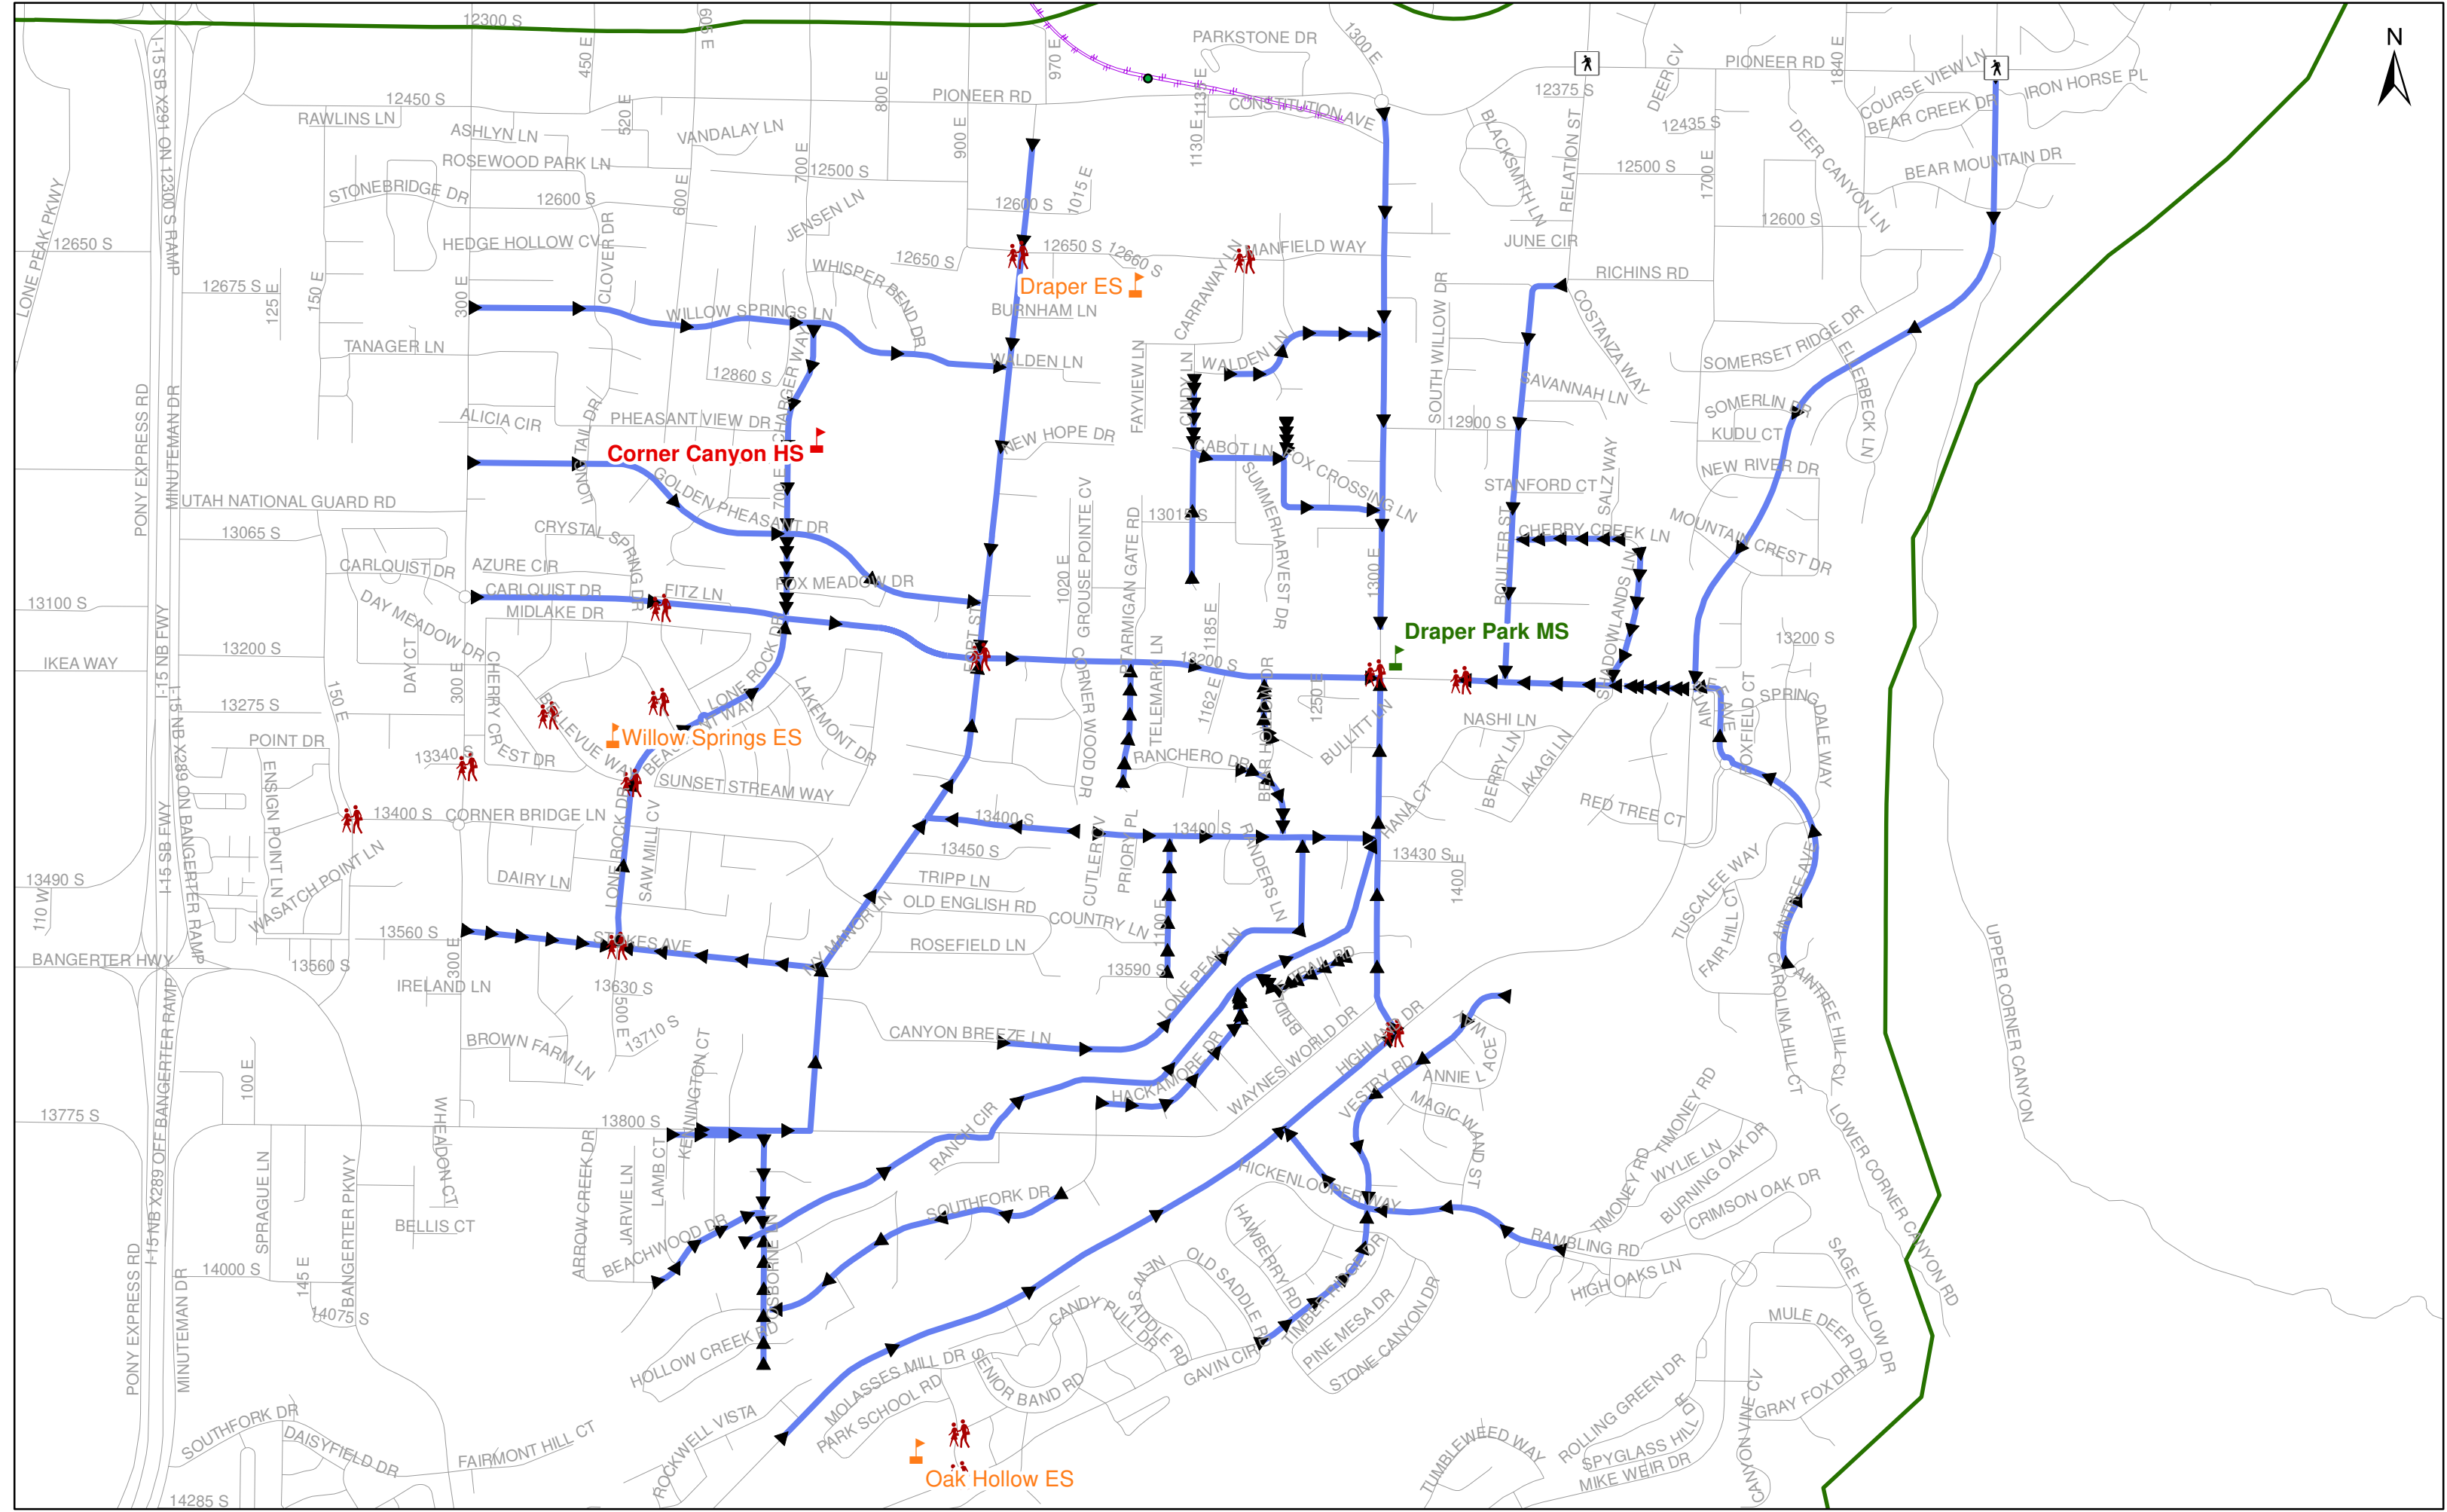

DRAPER PARK MIDDLE SCHOOL SAFE WALKING ROUTES

Draper ES

Corner Canyon HS

Willow Springs ES

Draper Park MS

Oak Hollow ES