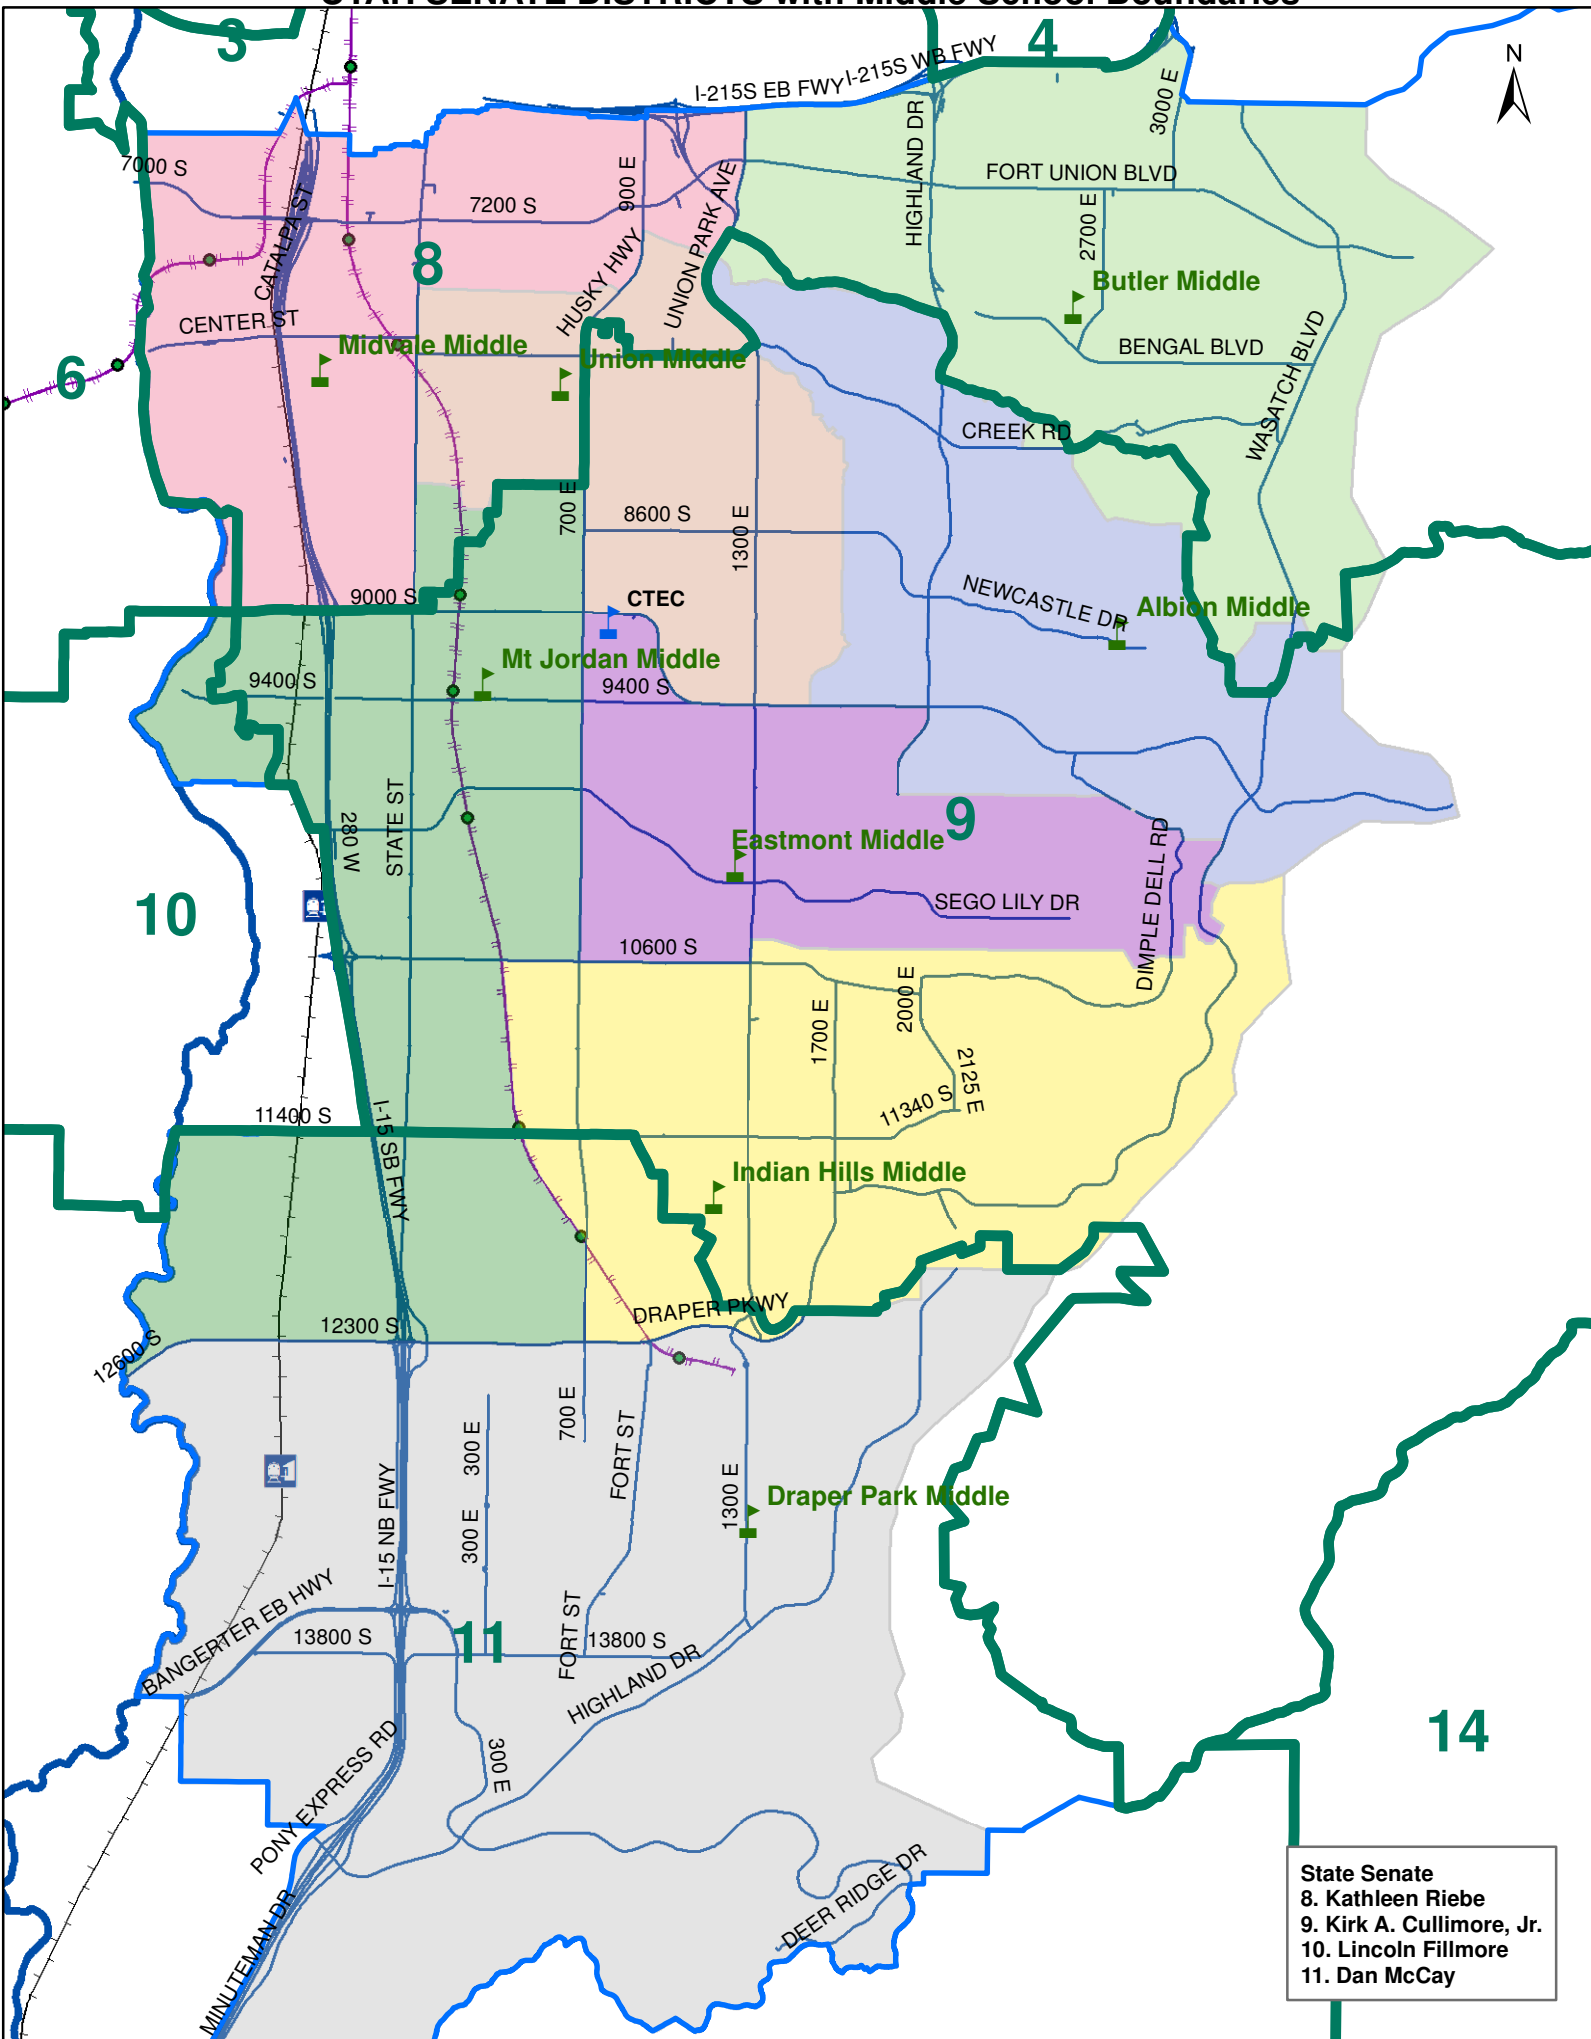

UTAH SENATE DISTRICTS with Middle School Boundaries

State Senate
8. Kathleen Riebe
9. Kirk A. Cullimore, Jr.
10. Lincoln Fillmore
11. Dan McCay