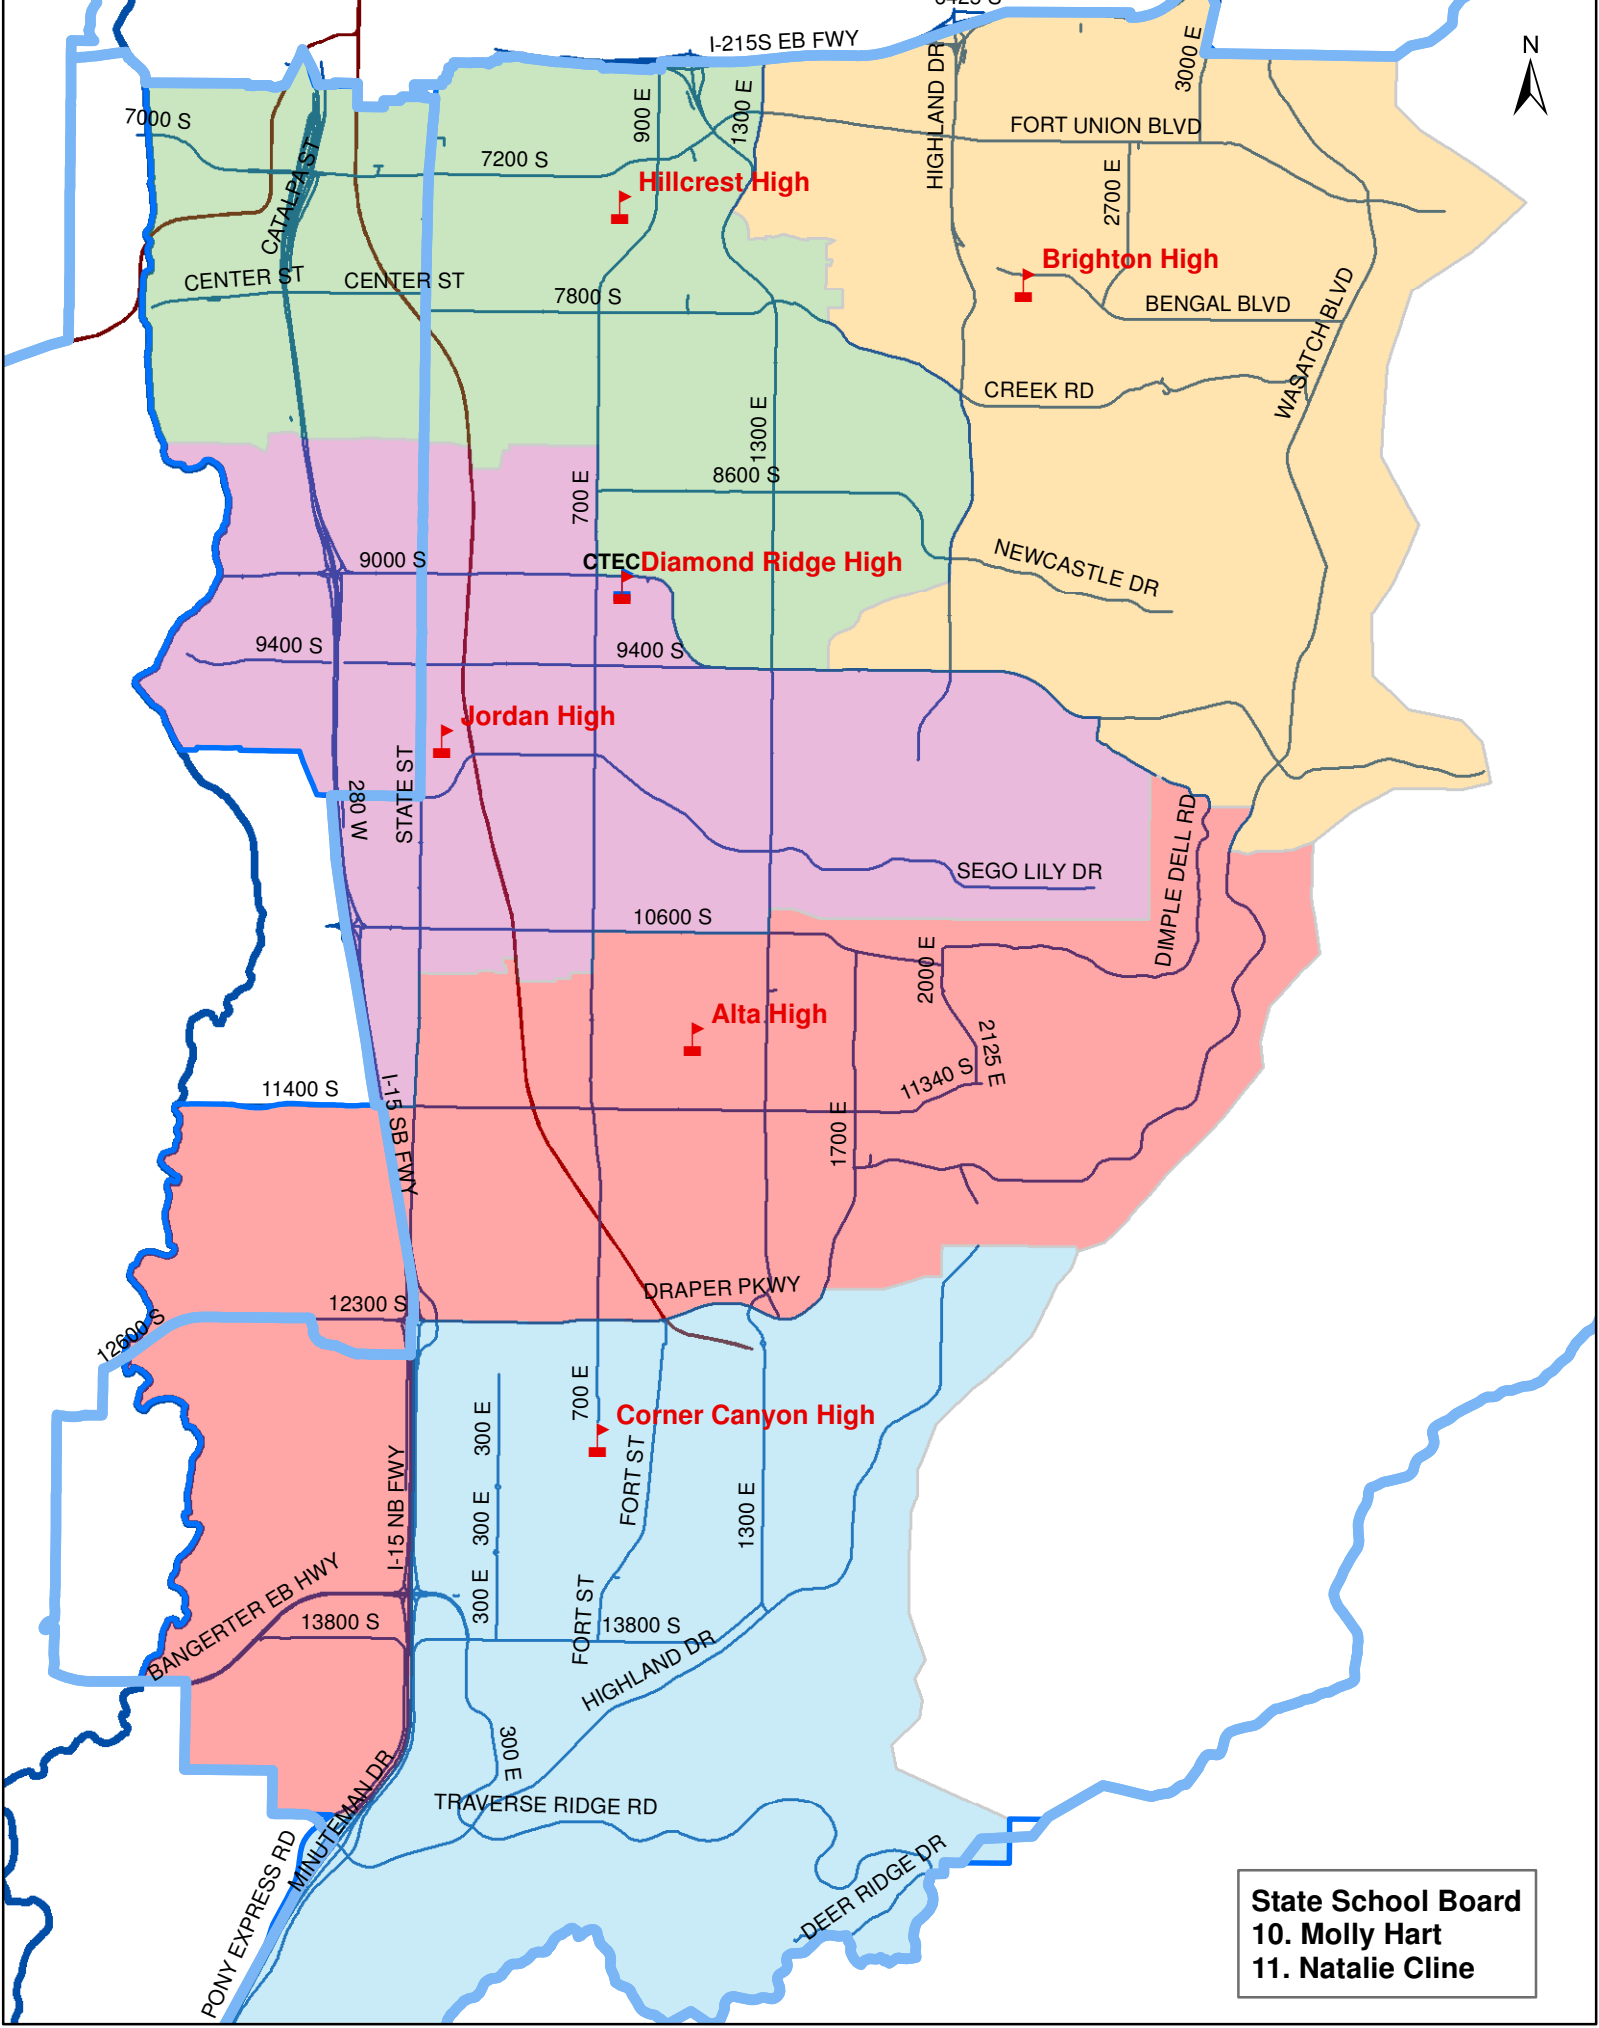

STATE SCHOOL BOARD with High School Boundaries

State School Board
10. Molly Hart
11. Natalie Cline