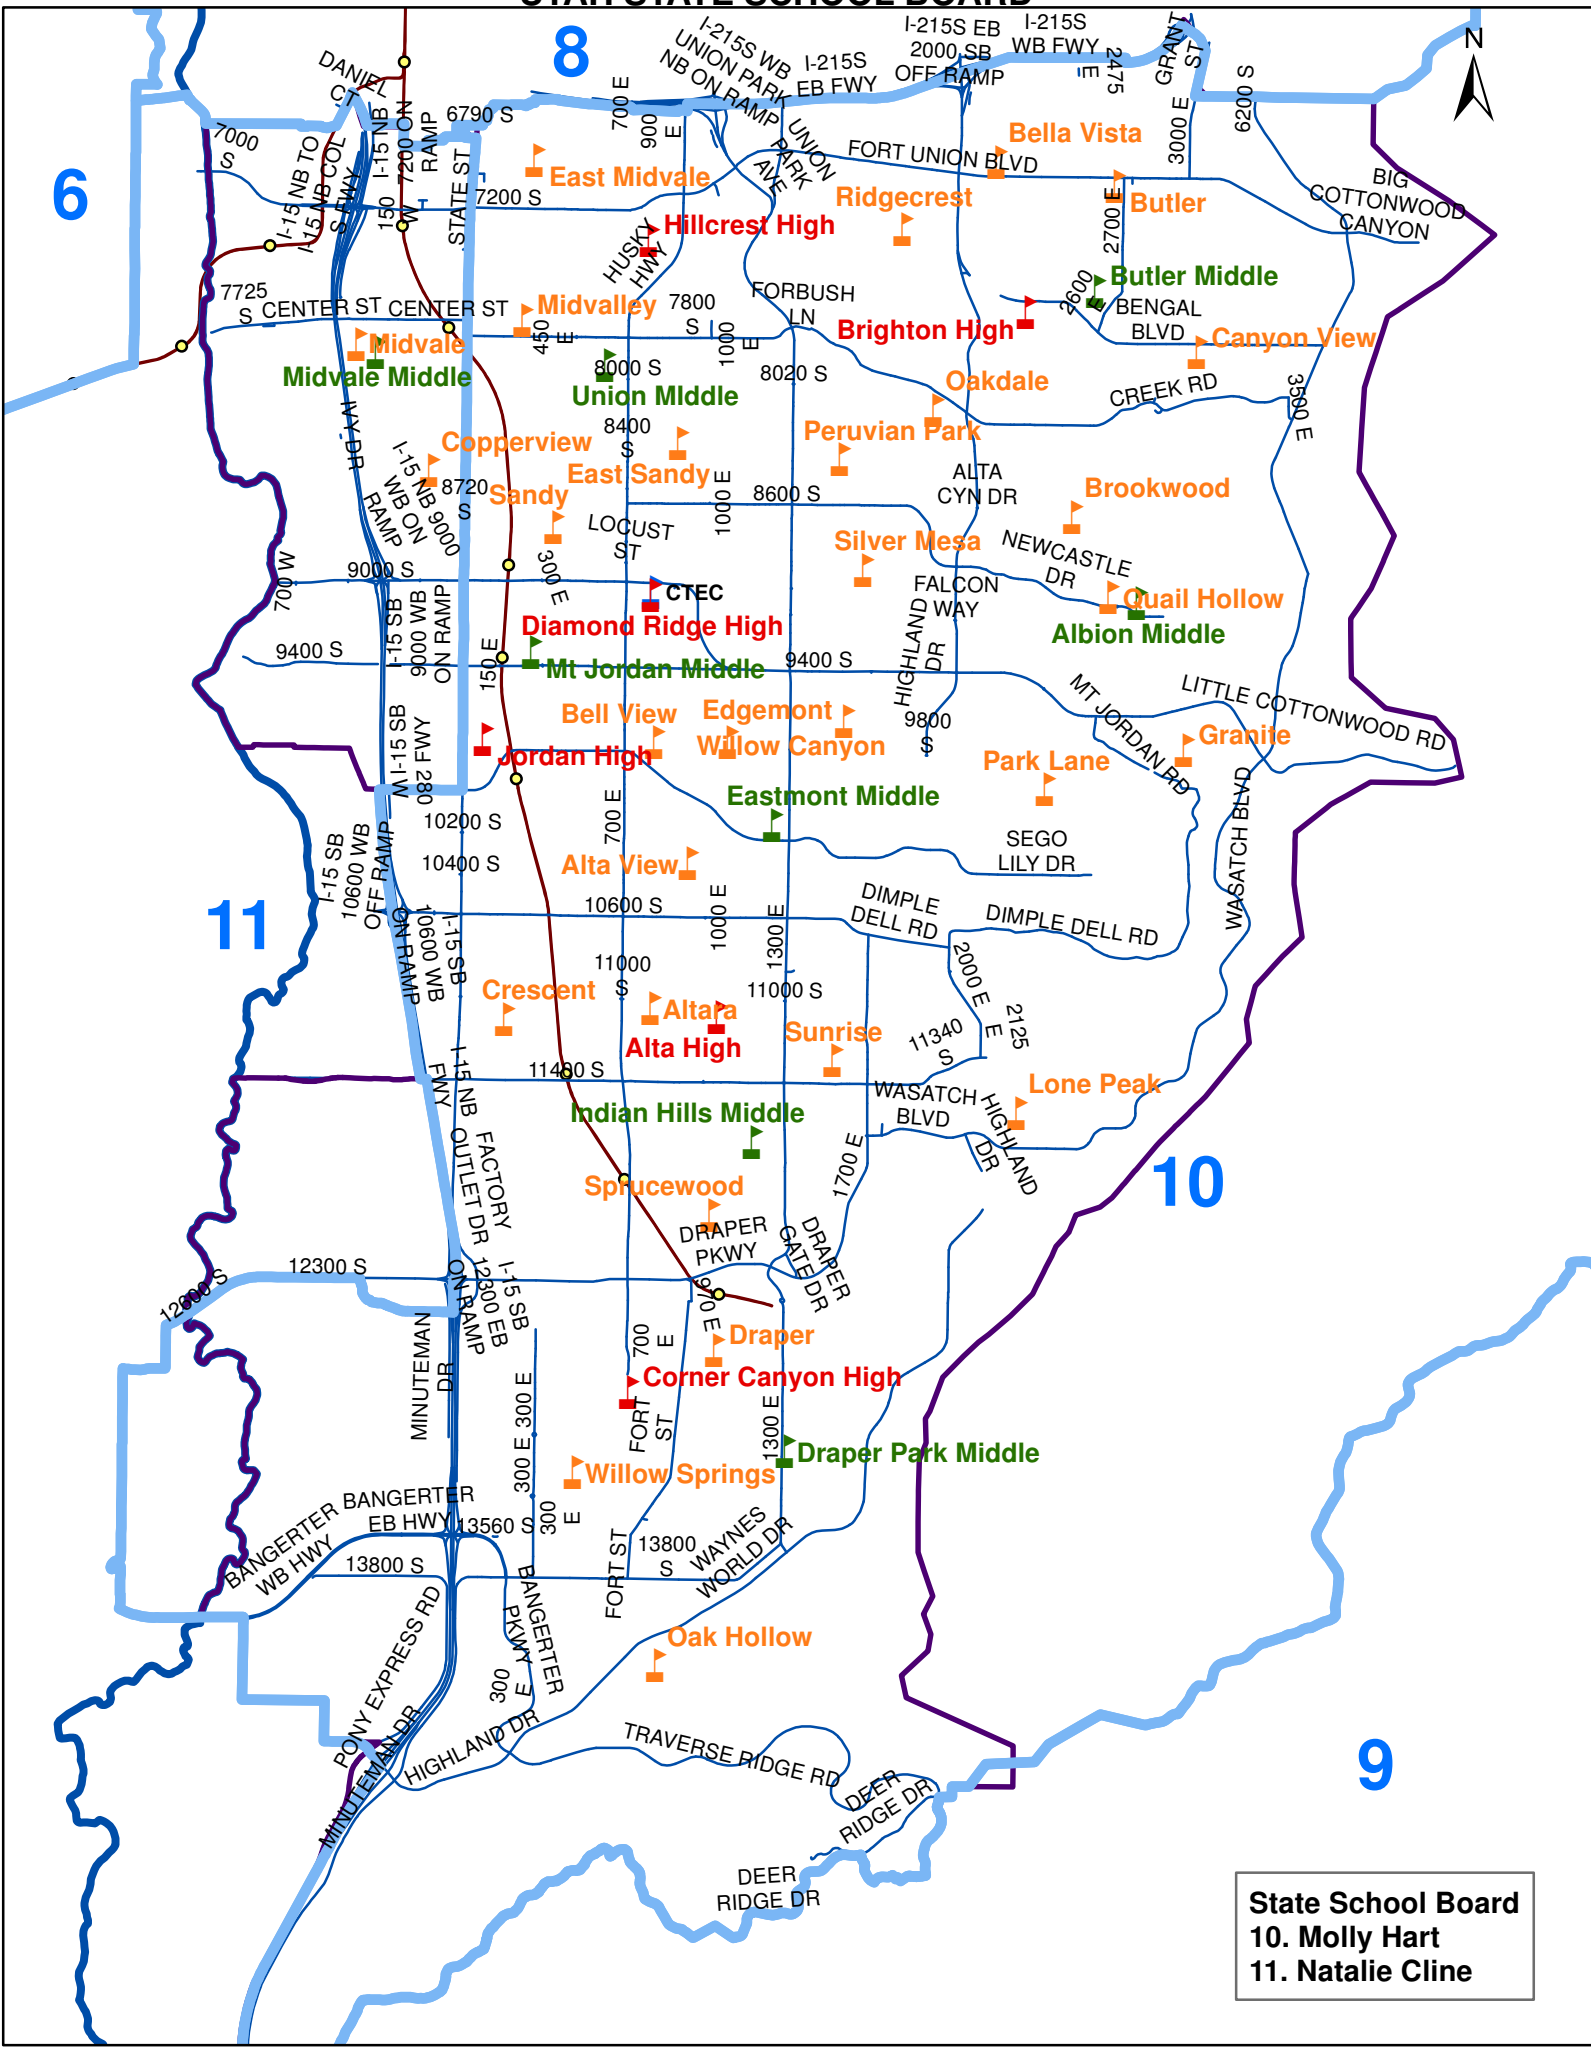

UTAH STATE SCHOOL BOARD

State School Board
10. Molly Hart
11. Natalie Cline