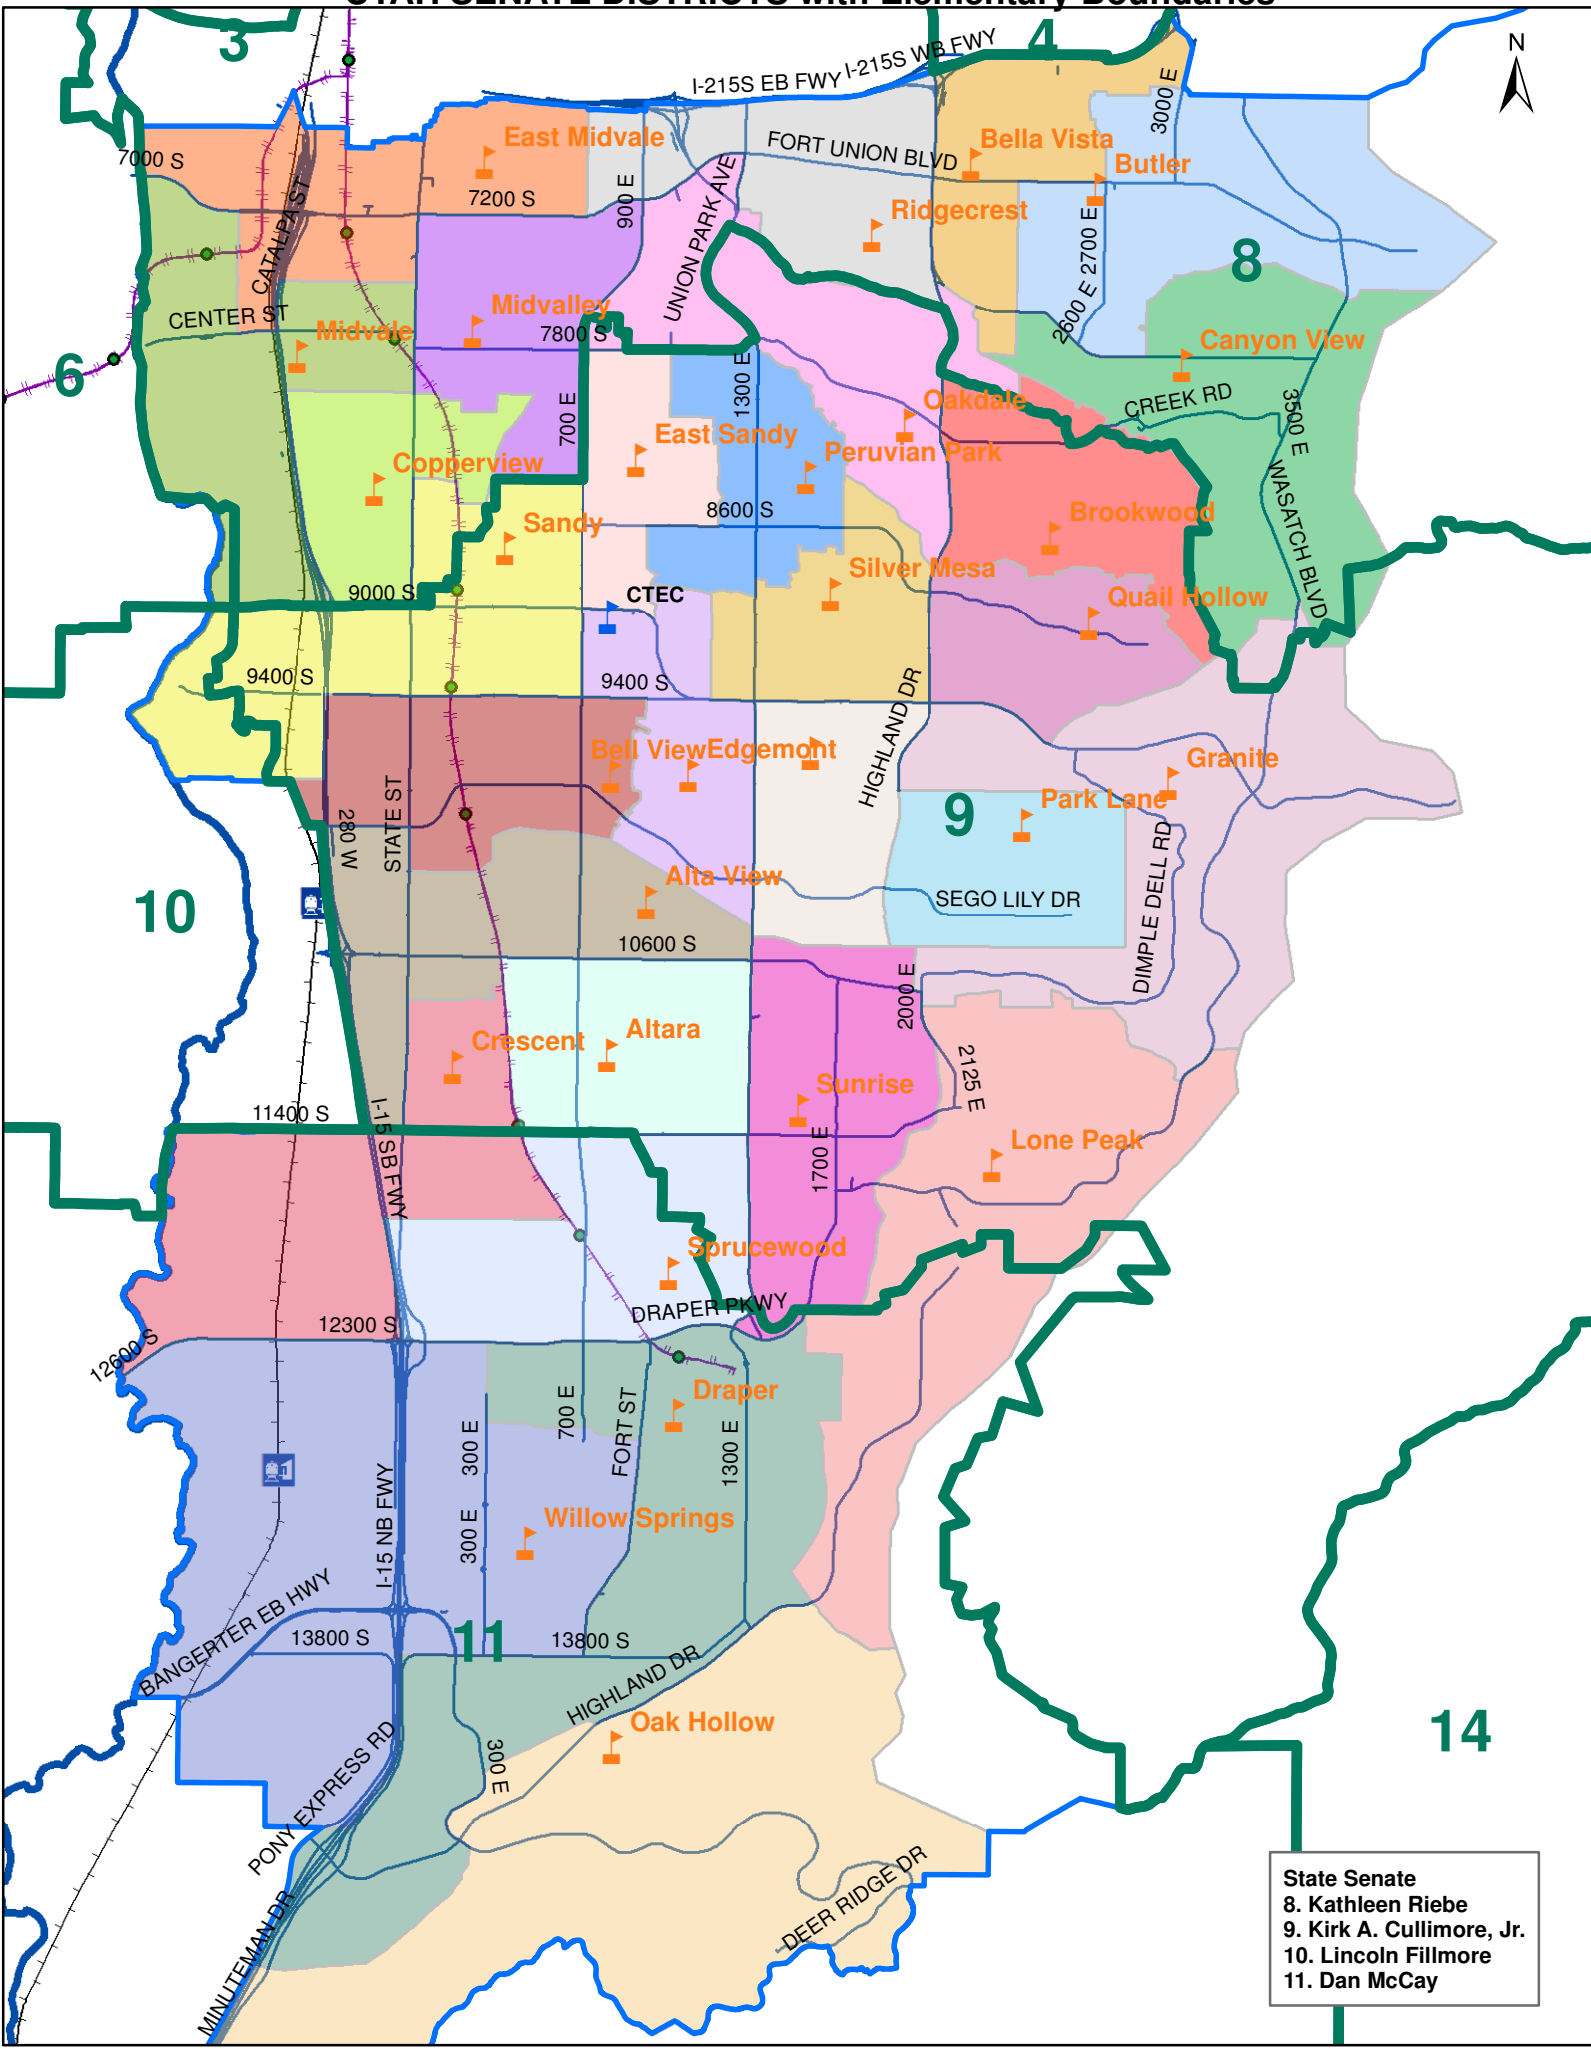

UTAH SENATE DISTRICTS

State Senate
 8. Kathleen Riebe
 9. Kirk A. Cullimore, Jr.
 10. Lincoln Fillmore
 11. Dan McCay

UTAH SENATE DISTRICTS with Elementary Boundaries

State Senate
 8. Kathleen Riebe
 9. Kirk A. Cullimore, Jr.
 10. Lincoln Fillmore
 11. Dan McCay