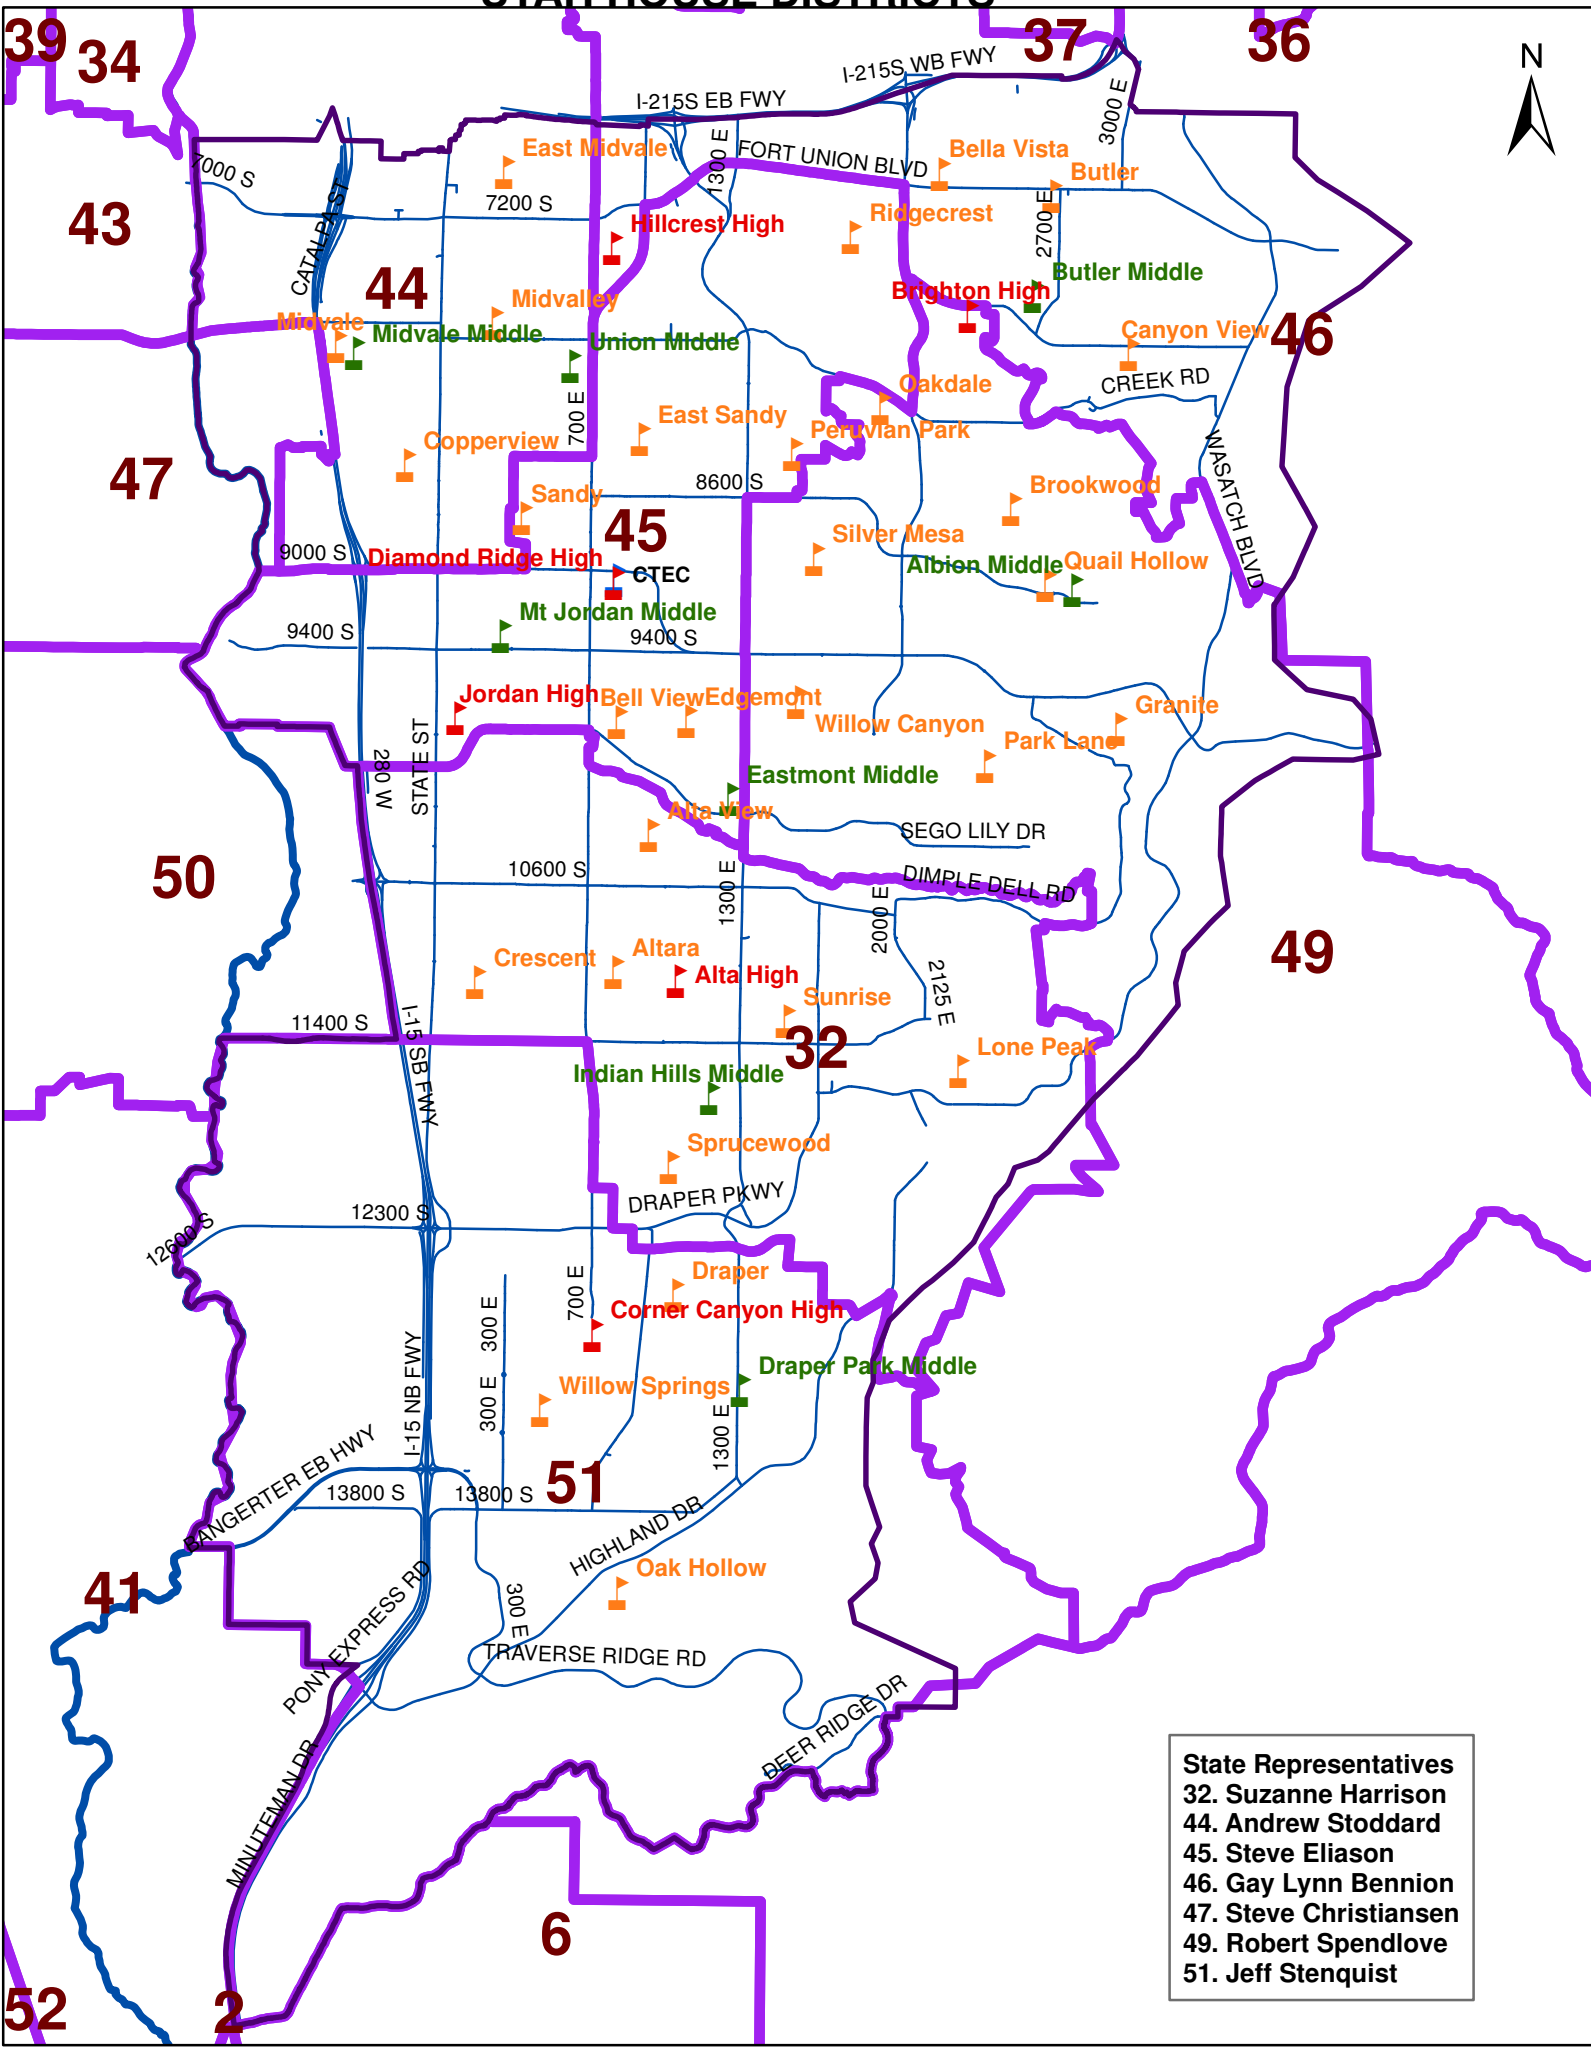

UTAH HOUSE DISTRICTS

State Representatives	
32.	Suzanne Harrison
44.	Andrew Stoddard
45.	Steve Eliason
46.	Gay Lynn Bennion
47.	Steve Christiansen
49.	Robert Spendlove
51.	Jeff Stenquist