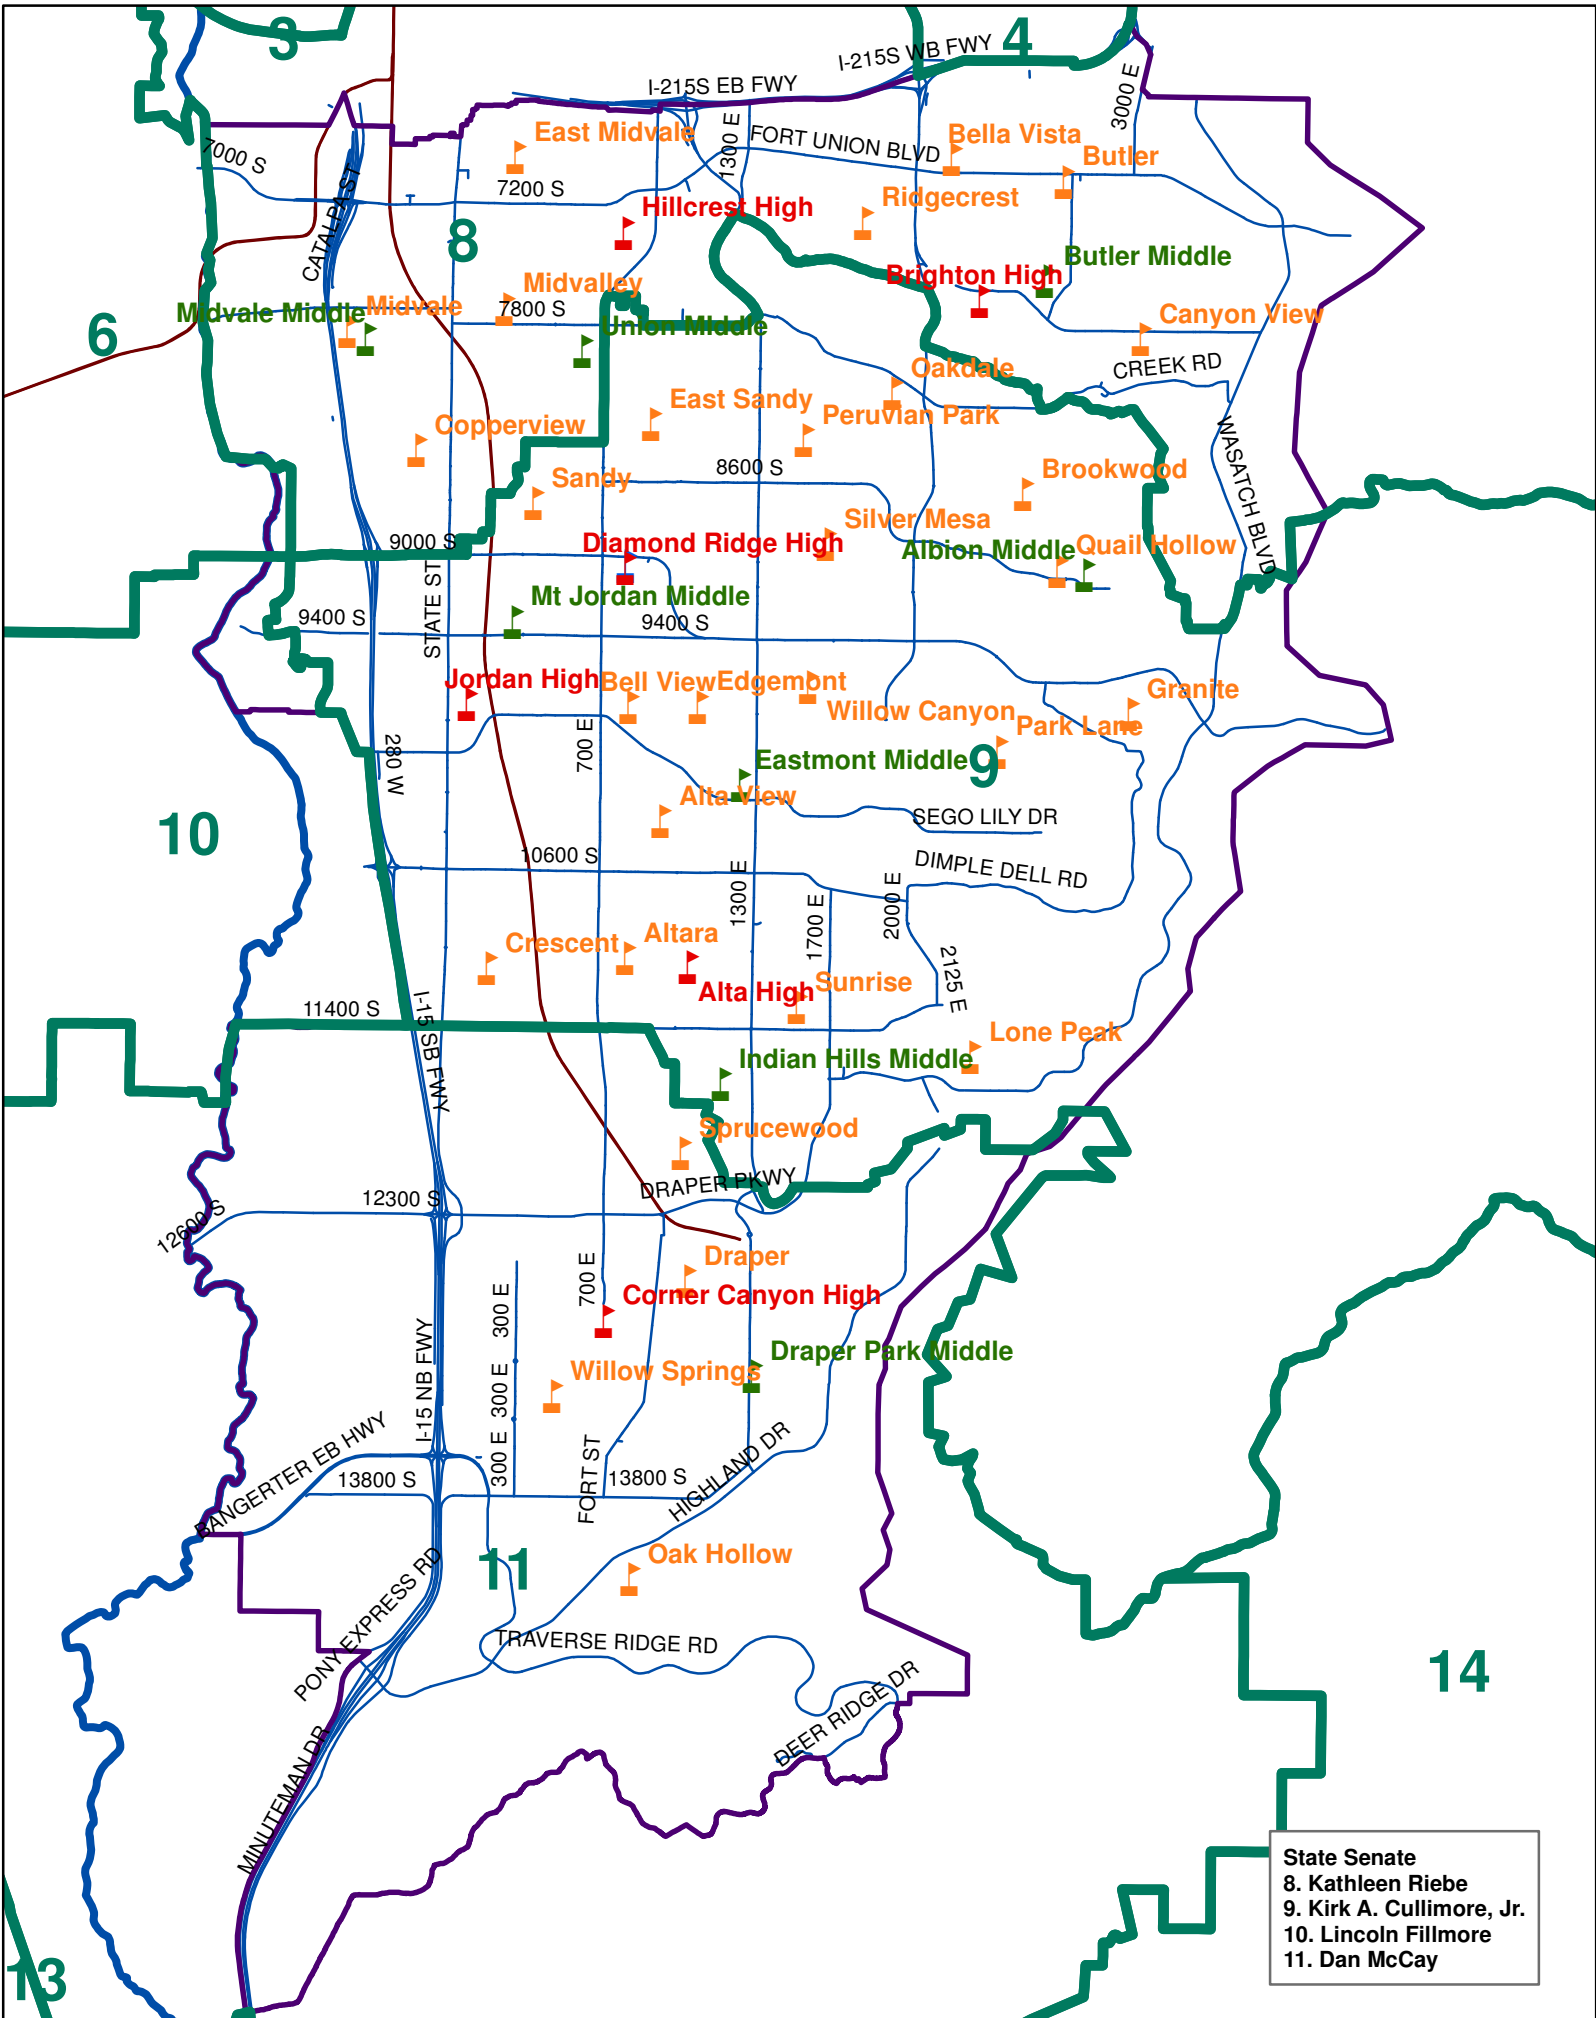

UTAH SENATE DISTRICTS

State Senate
8. Kathleen Riebe
9. Kirk A. Cullimore, Jr.
10. Lincoln Fillmore
11. Dan McCay