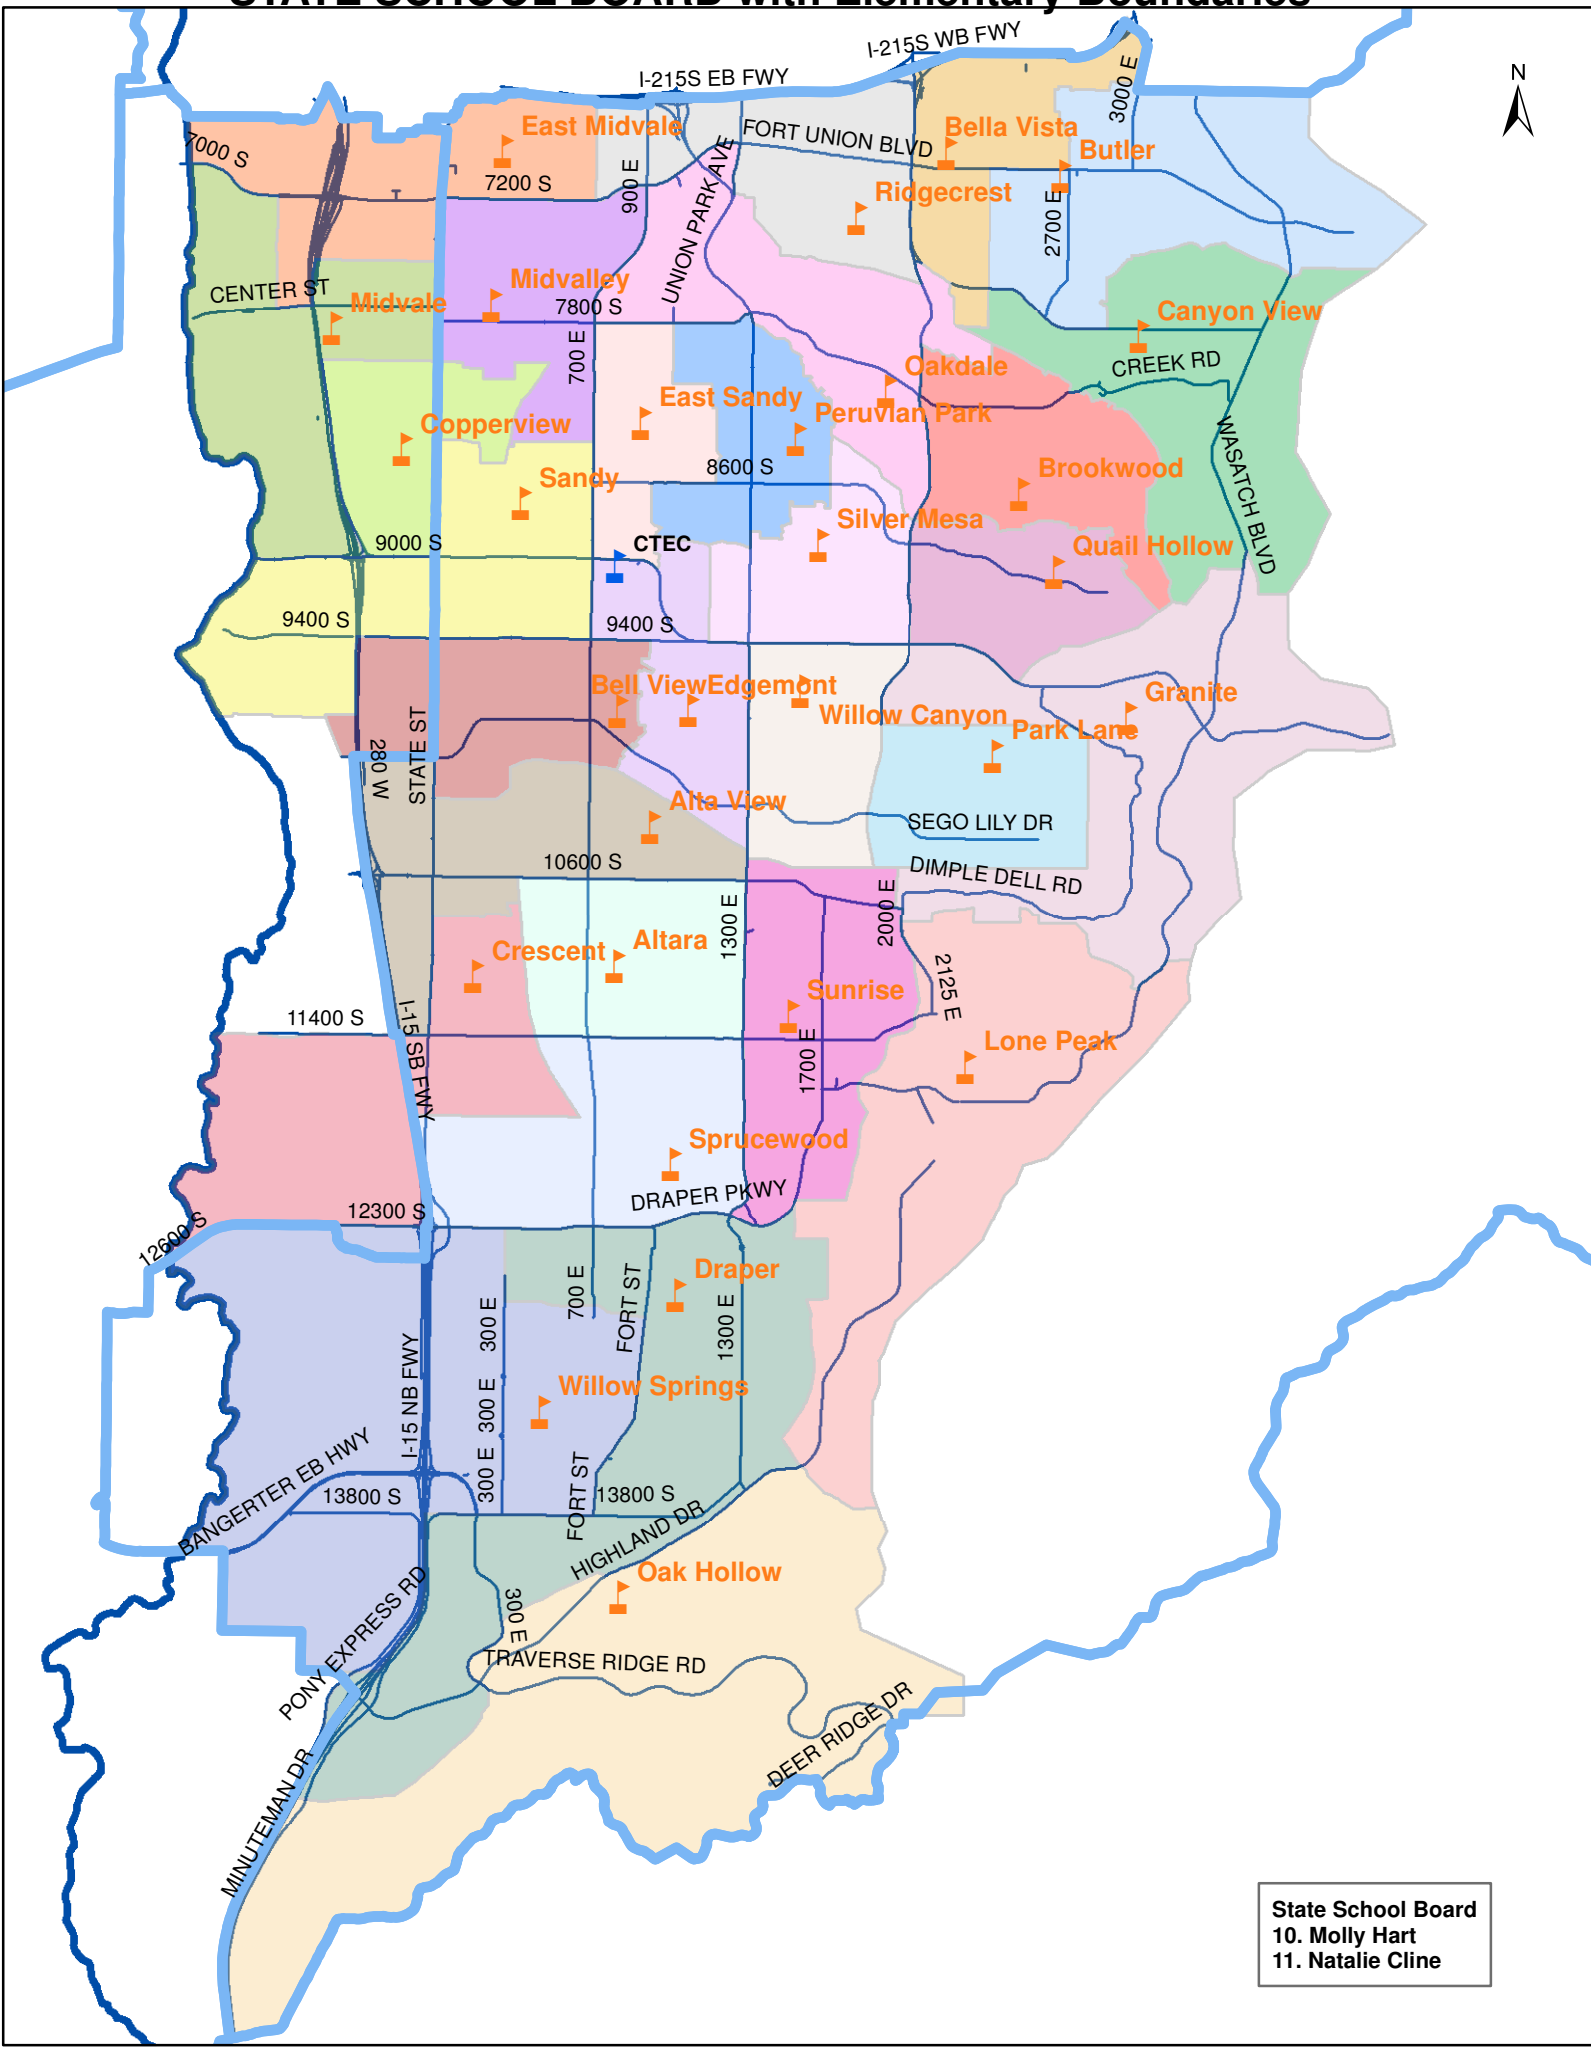

STATE SCHOOL BOARD with Elementary Boundaries

State School Board
10. Molly Hart
11. Natalie Cline