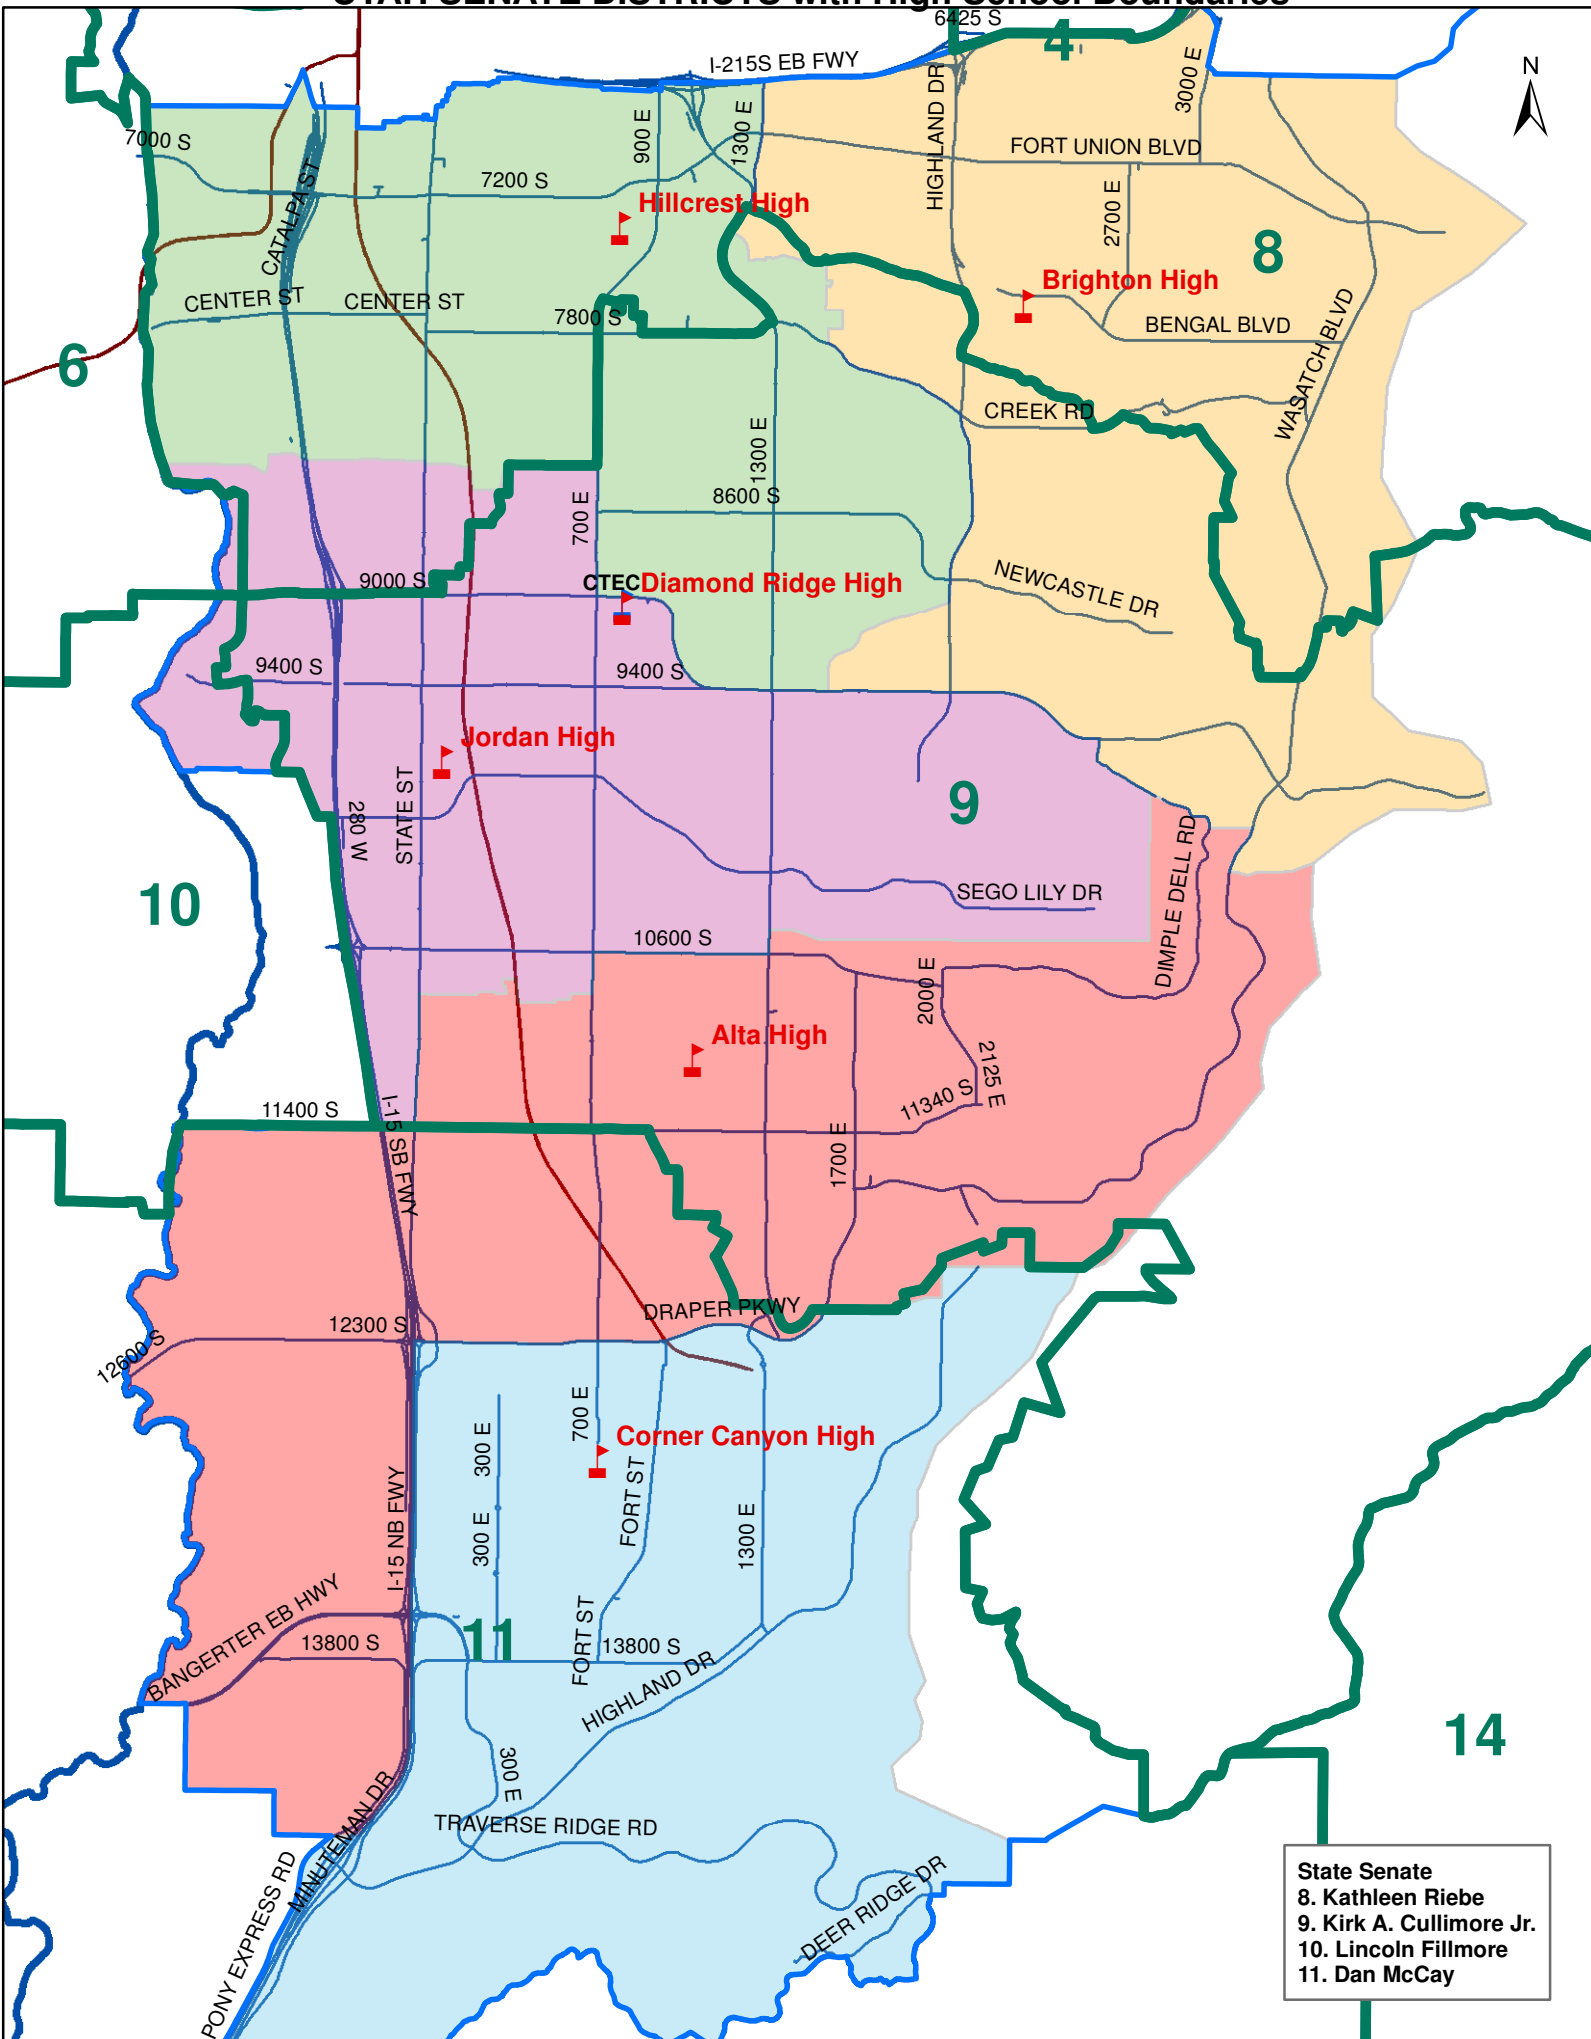

UTAH SENATE DISTRICTS with High School Boundaries

State Senate
8. Kathleen Riebe
9. Kirk A. Cullimore Jr.
10. Lincoln Fillmore
11. Dan McCay