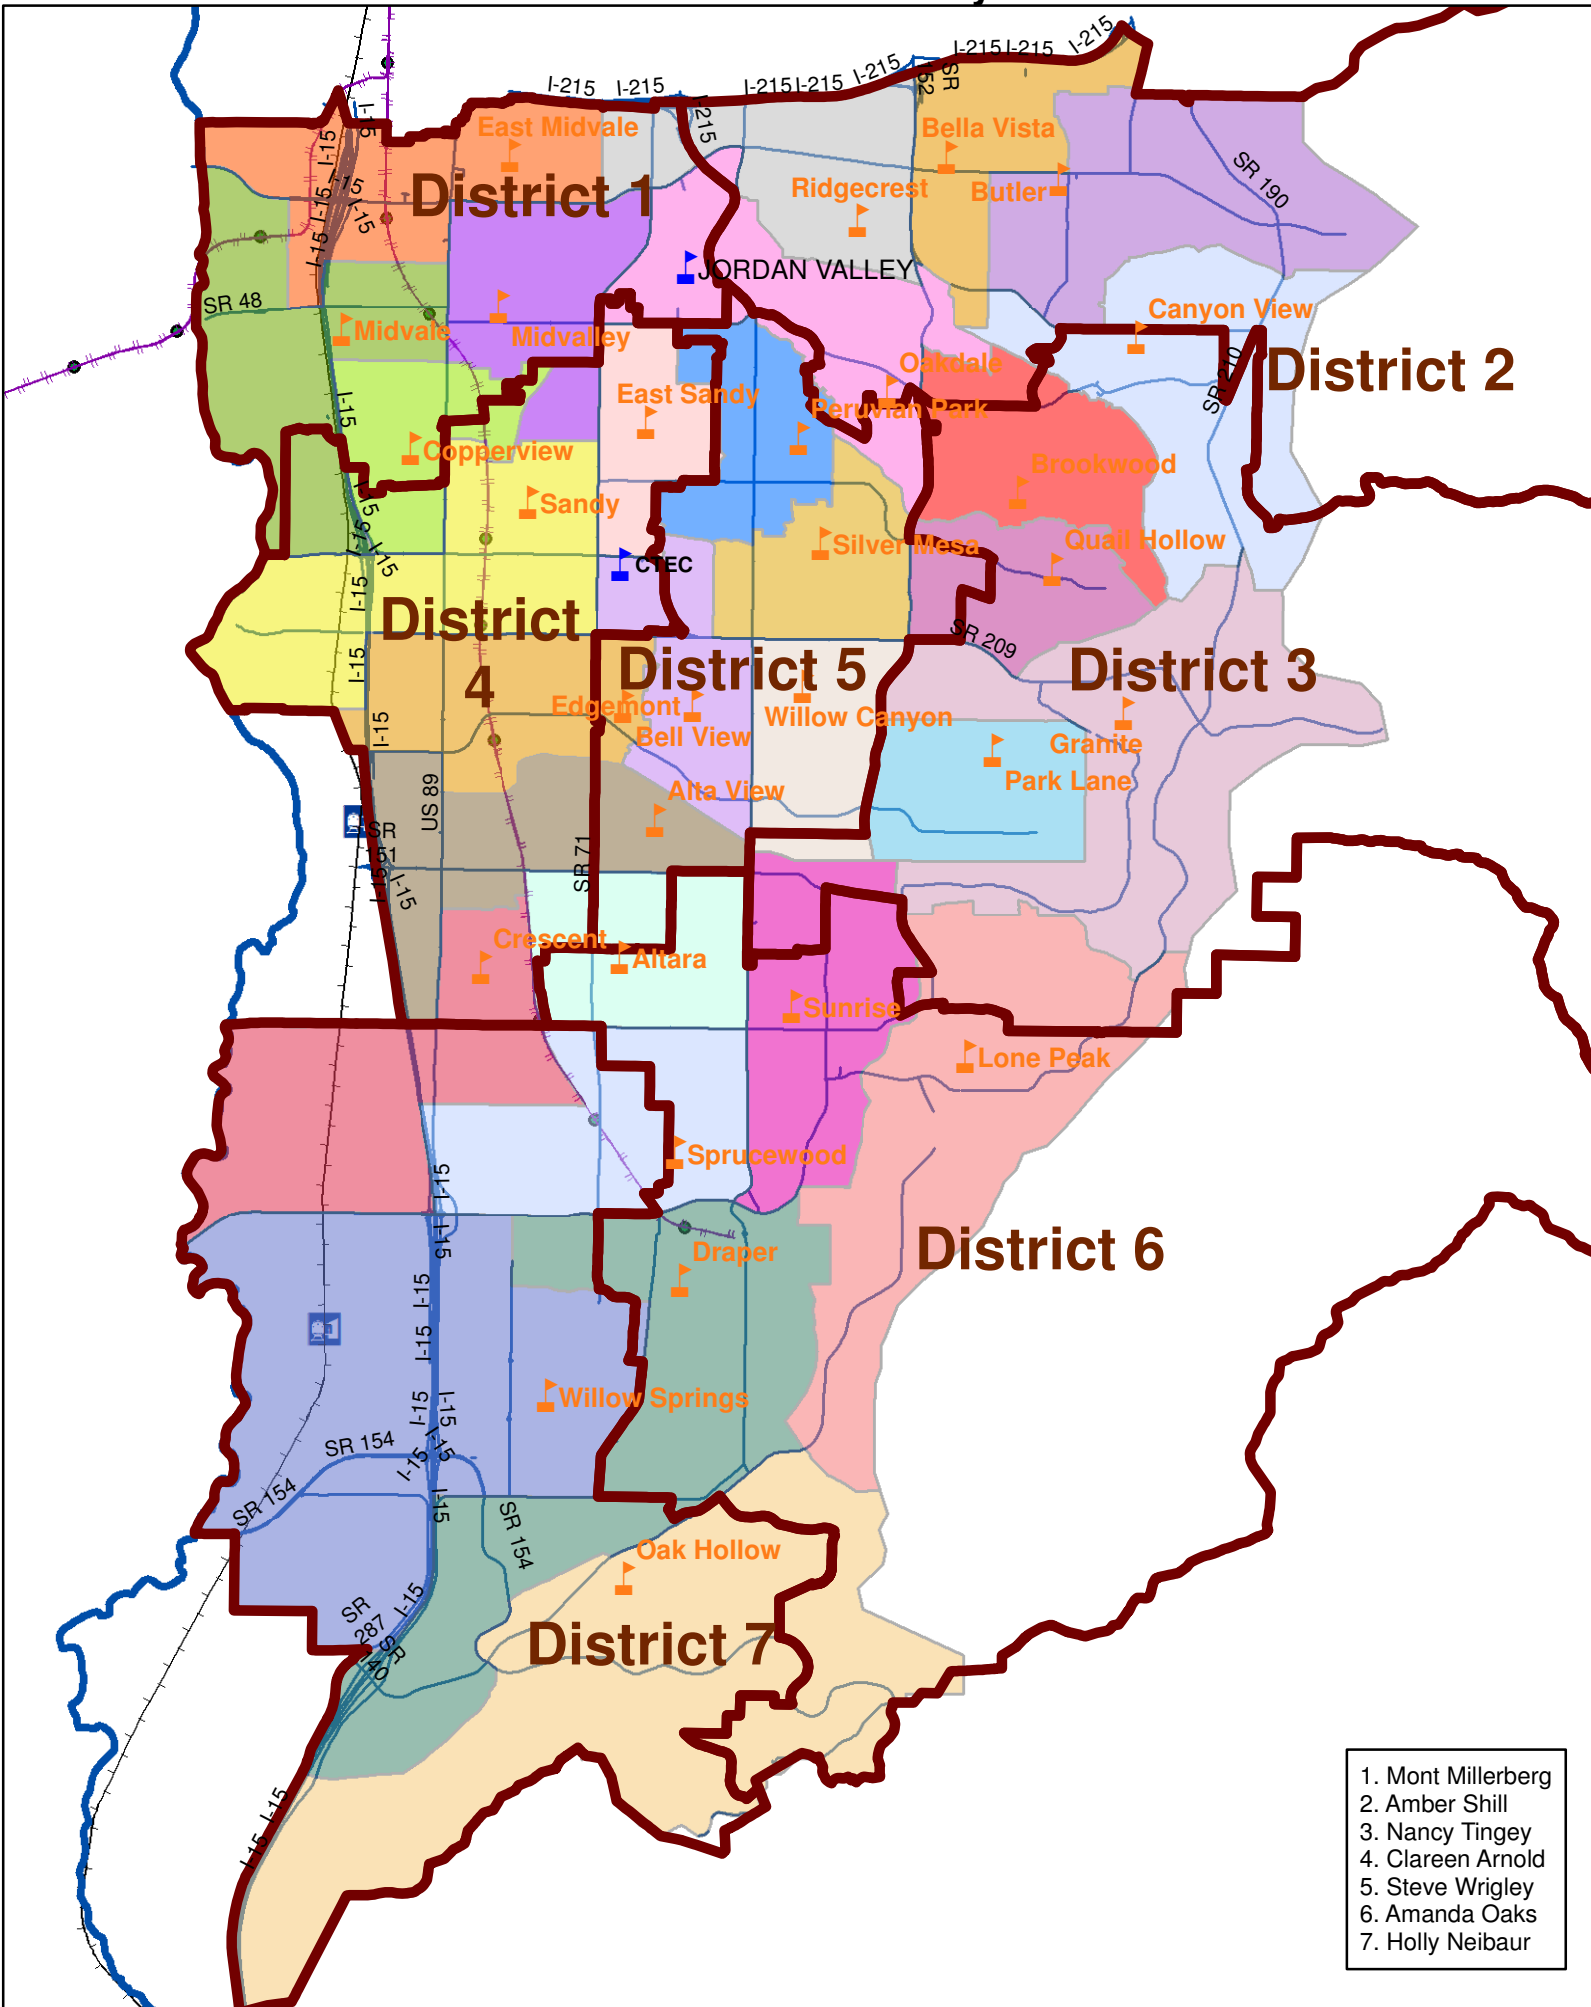

CANYONS SCHOOL BOARD BOUNDARIES

- | |
|--------------------|
| 1. Mont Millerberg |
| 2. Amber Shill |
| 3. Nancy Tingey |
| 4. Claren Arnold |
| 5. Steve Wrigley |
| 6. Amanda Oaks |
| 7. Holly Neibaur |

School Board Boundaries with Elementary School Boundaries

1. Mont Millerberg
2. Amber Shill
3. Nancy Tingey
4. Clareen Arnold
5. Steve Wrigley
6. Amanda Oaks
7. Holly Neibaur

School Board Boundaries with Middle School Boundaries

- 1. Mont Millerberg
- 2. Amber Shill
- 3. Nancy Tingey
- 4. Claren Arnold
- 5. Steve Wrigley
- 6. Amanda Oaks
- 7. Holly Neibaur

School Board Boundaries with High School Boundaries

- | |
|--------------------|
| 1. Mont Millerberg |
| 2. Amber Shill |
| 3. Nancy Tingey |
| 4. Claren Arnold |
| 5. Steve Wrigley |
| 6. Amanda Oaks |
| 7. Holly Neibaur |