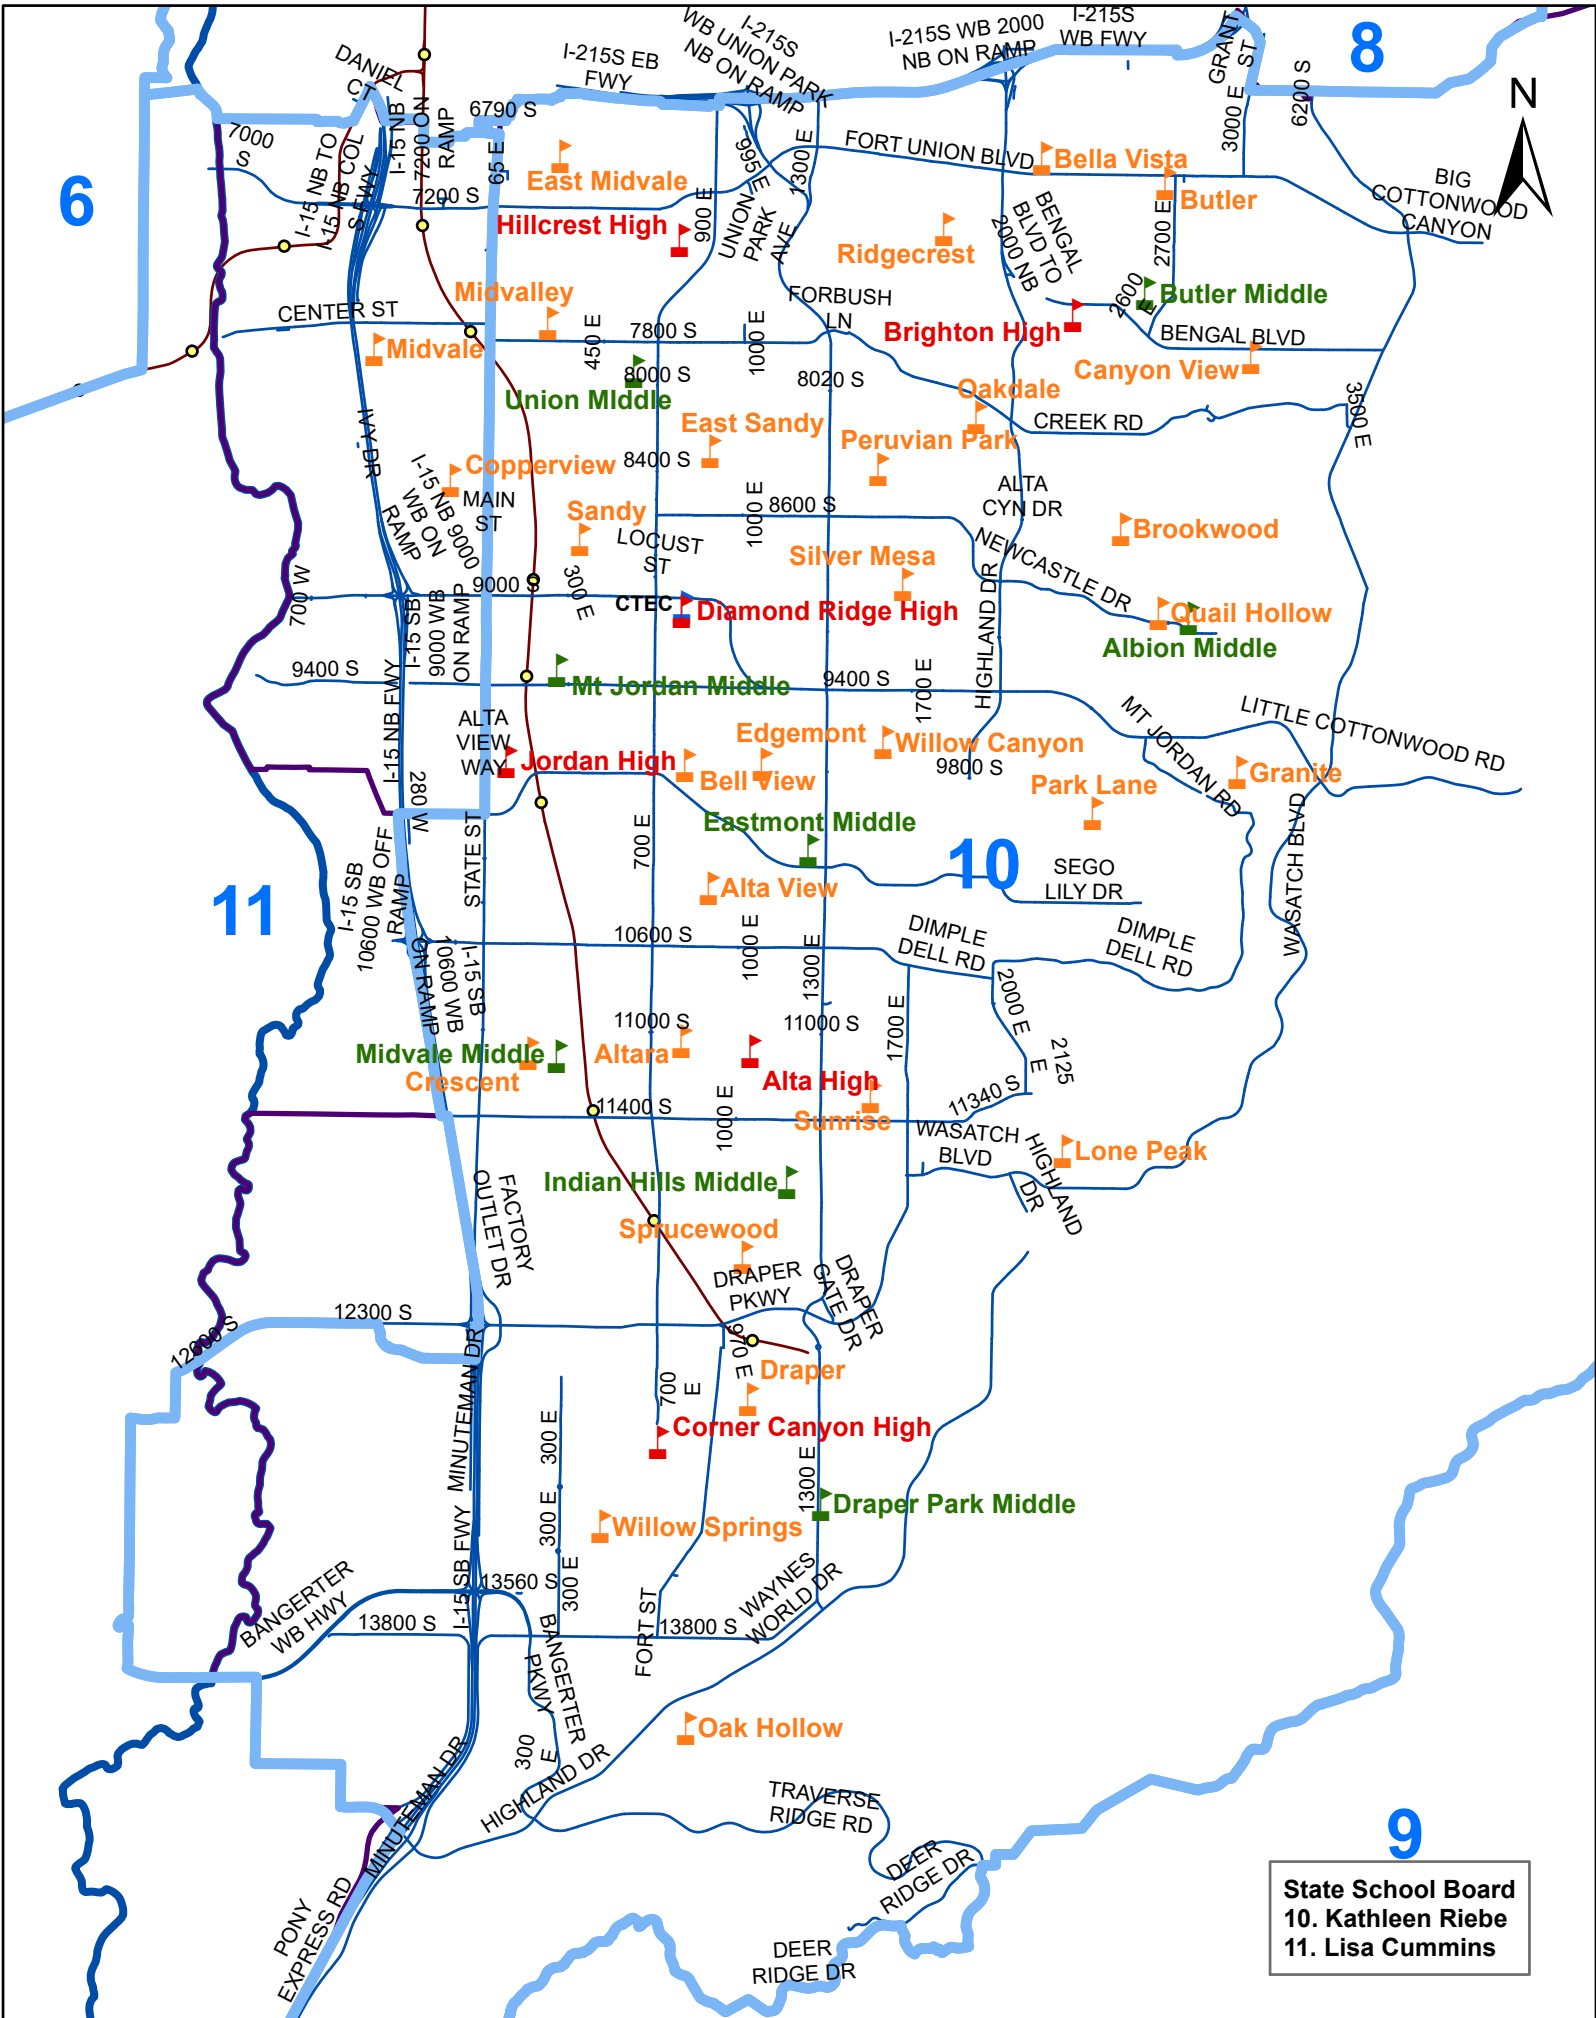

UTAH STATE SCHOOL BOARD

State School Board
10. Kathleen Riebe
11. Lisa Cummins