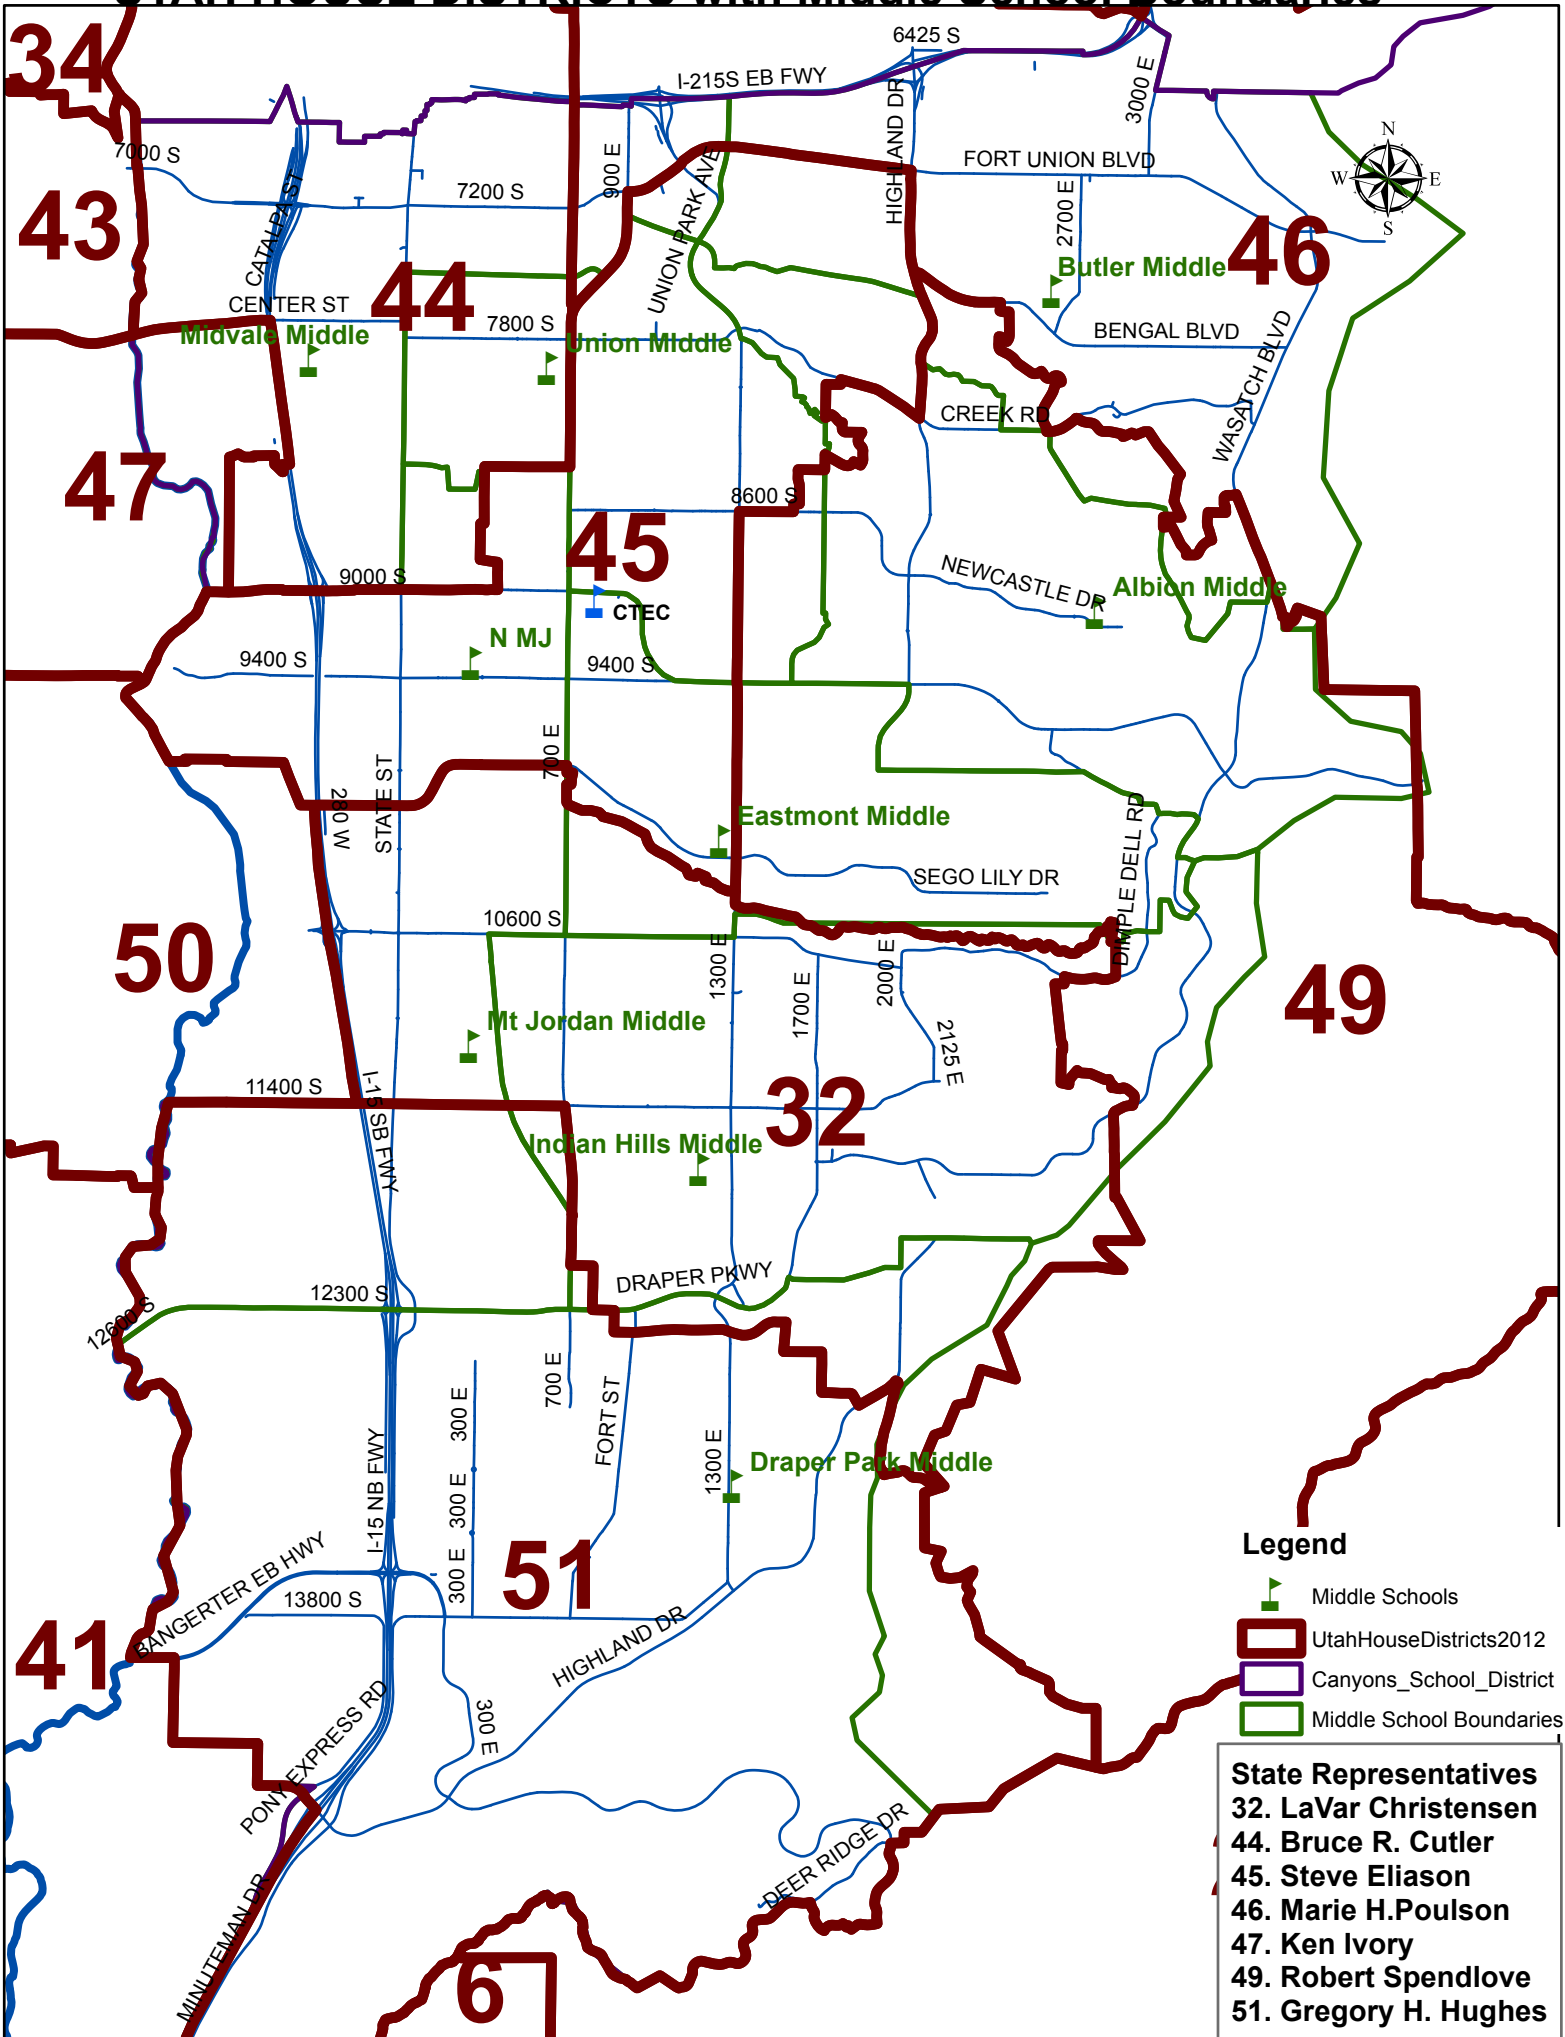

UTAH HOUSE DISTRICTS with Middle School Boundaries

Legend

-  Middle Schools
-  UtahHouseDistricts2012
-  Canyons_School_District
-  Middle School Boundaries

State Representatives

- 32. LaVar Christensen
- 44. Bruce R. Cutler
- 45. Steve Eliason
- 46. Marie H. Poulson
- 47. Ken Ivory
- 49. Robert Spendlove
- 51. Gregory H. Hughes