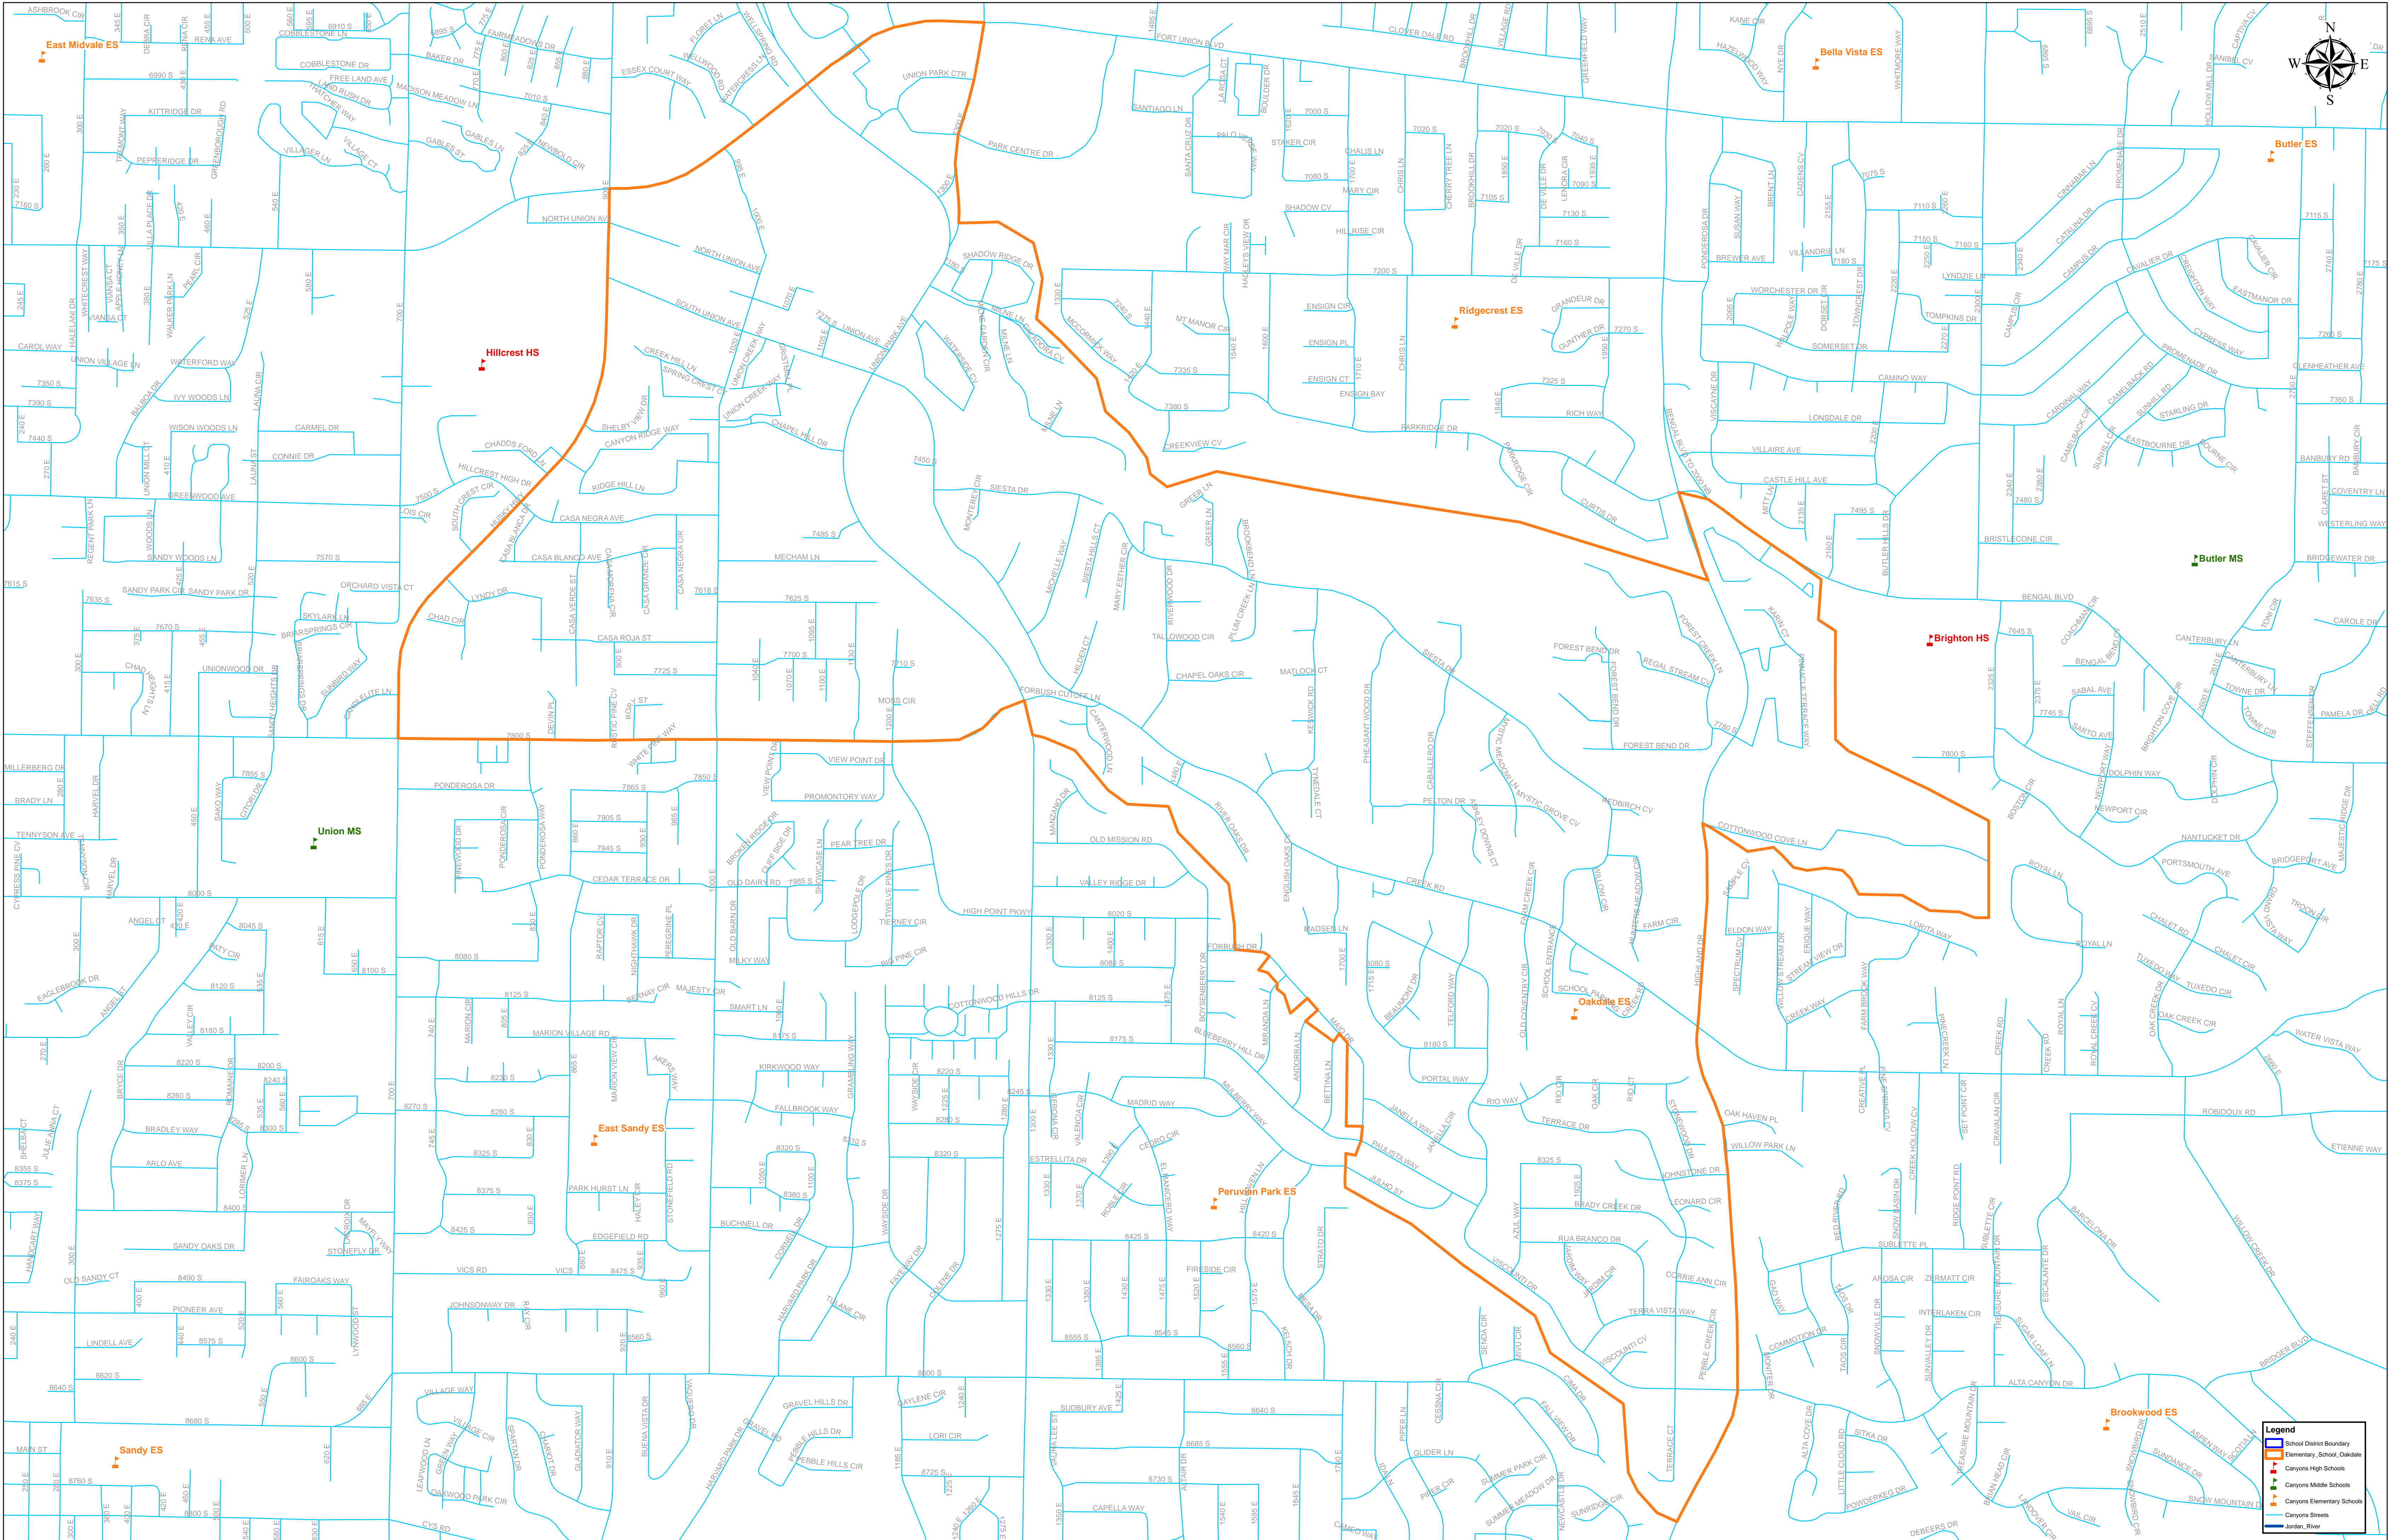

OAKDALE ELEMENTARY SCHOOL BOUNDARY

Legend

- School District Boundary
- Elementary School - Oakdale
- Canyons High Schools
- Canyons Middle Schools
- Canyons Elementary Schools
- Canyons Streets
- Jordan River

0 0.3 0.6 1.2 Miles