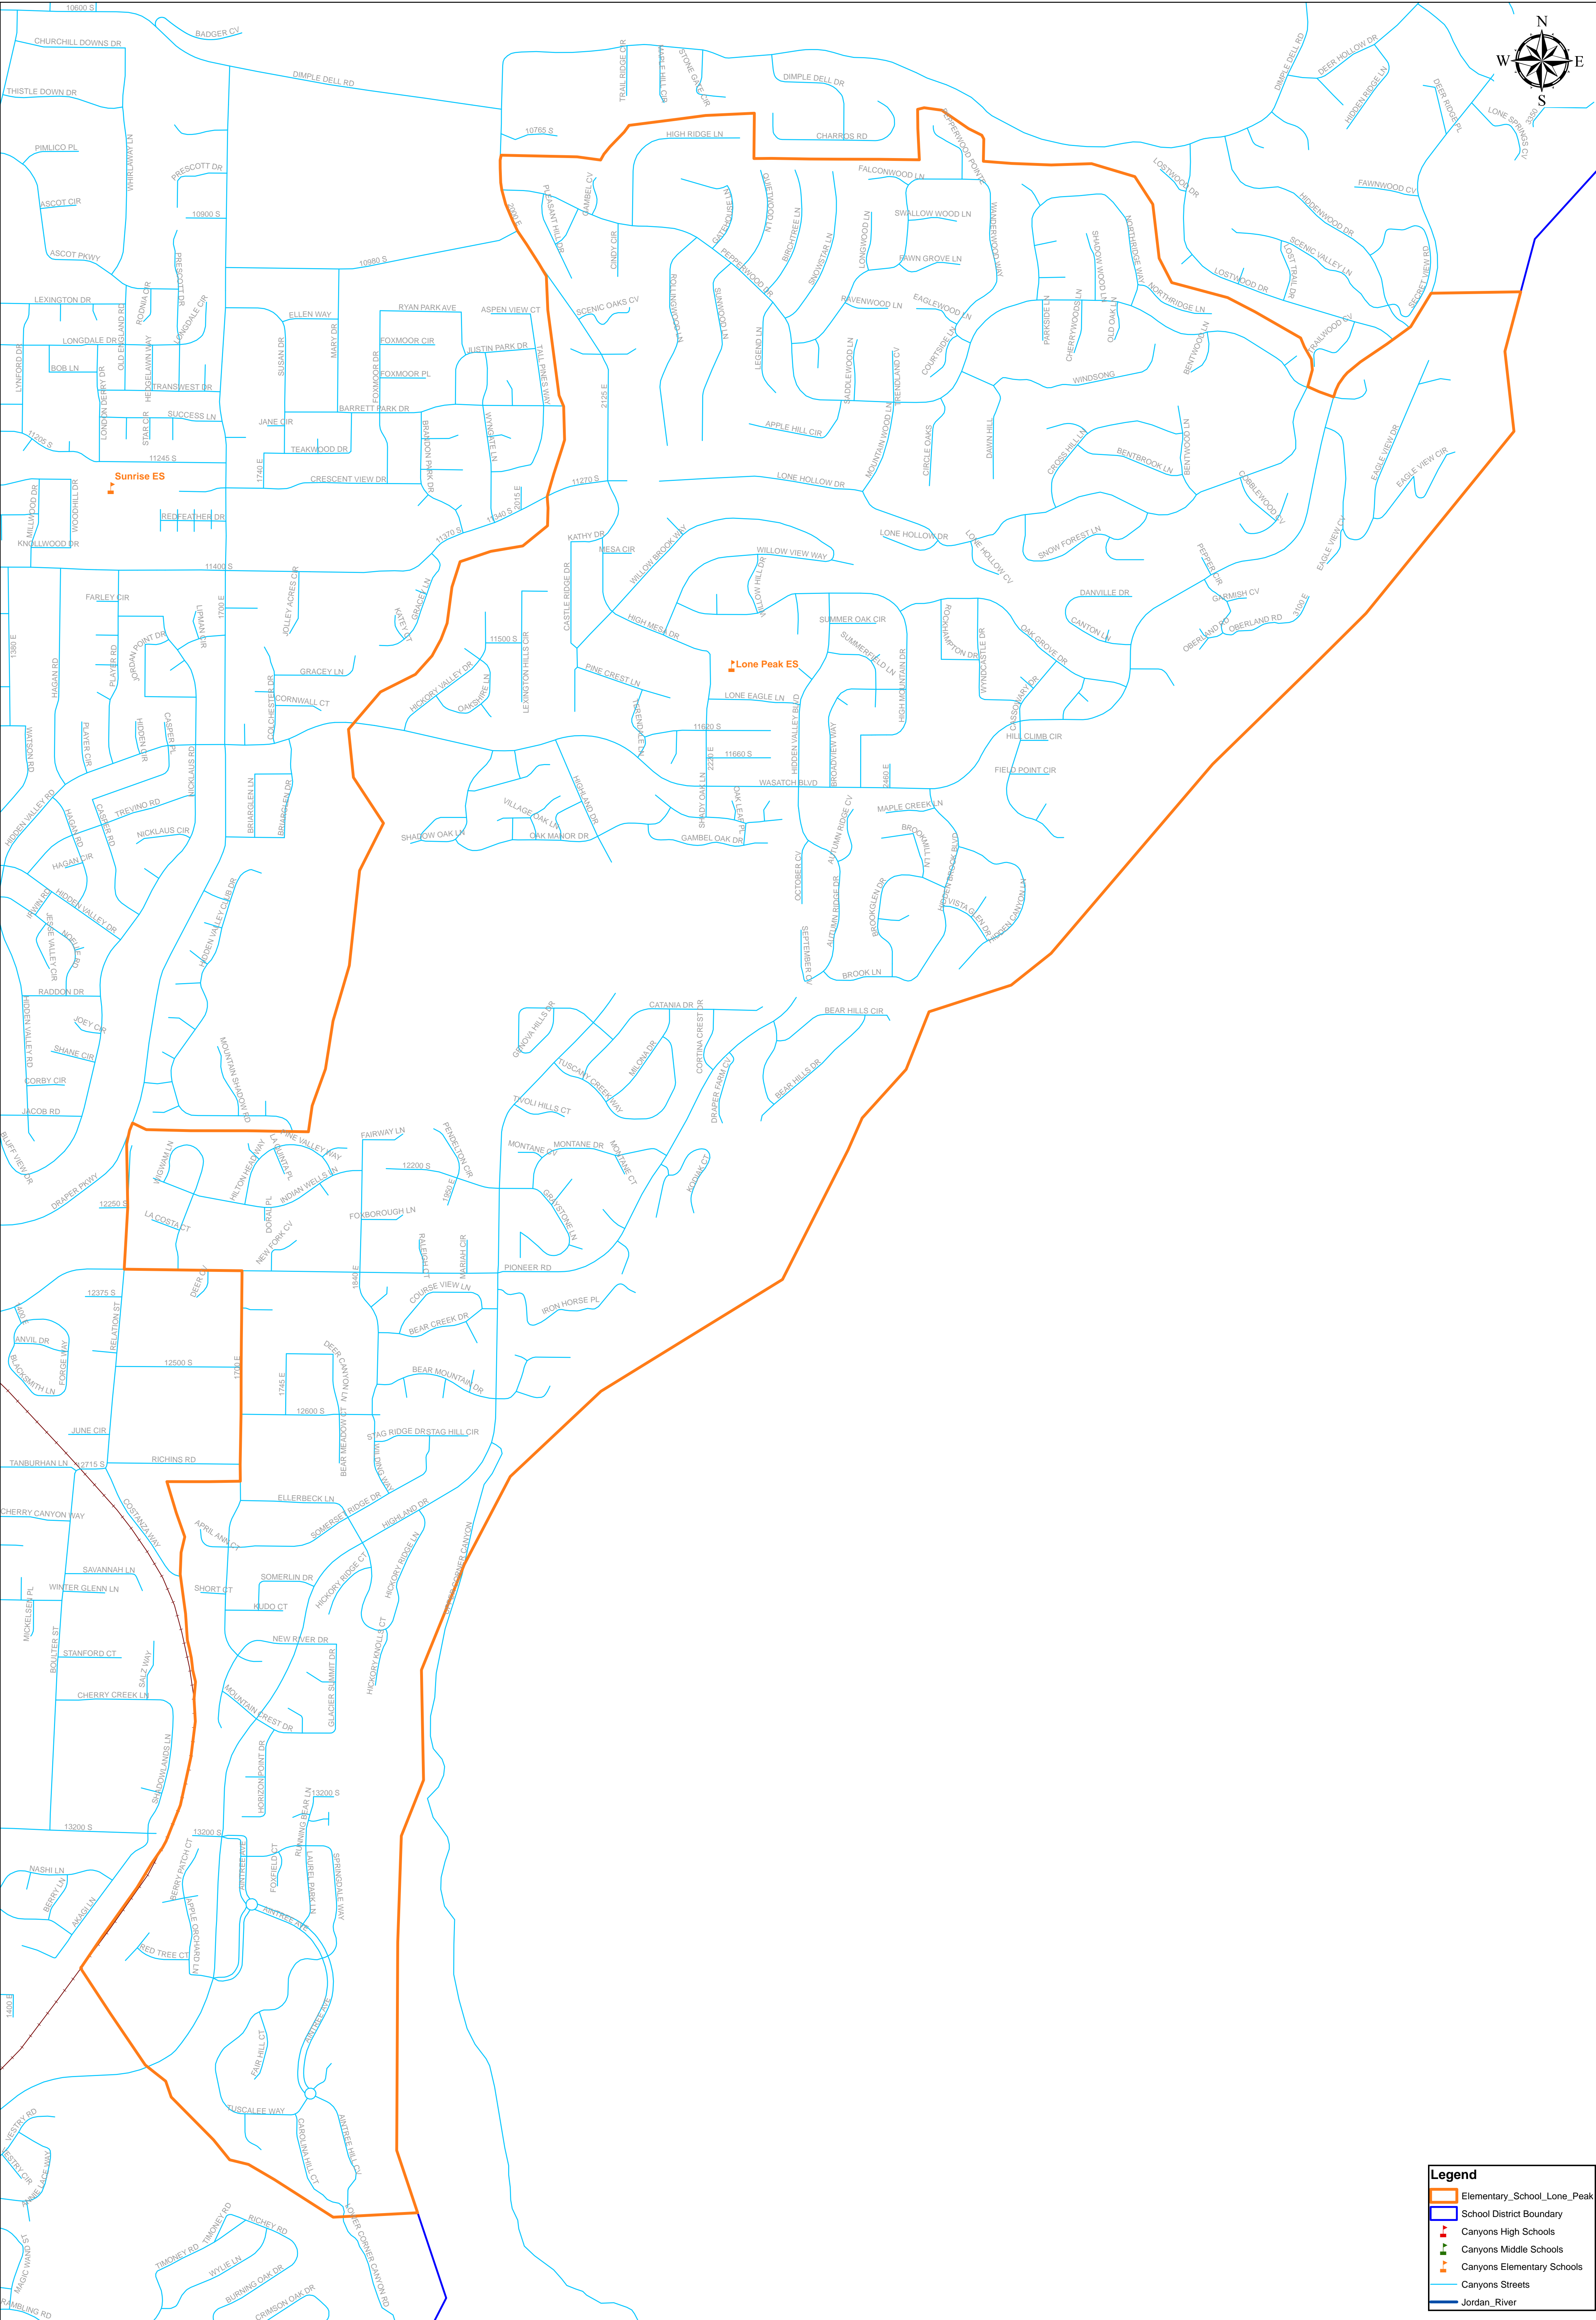

LONE PEAK ELEMENTARY SCHOOL BOUNDARY

0 0.2 0.4 0.8 Miles

Print Date : July 15, 2013