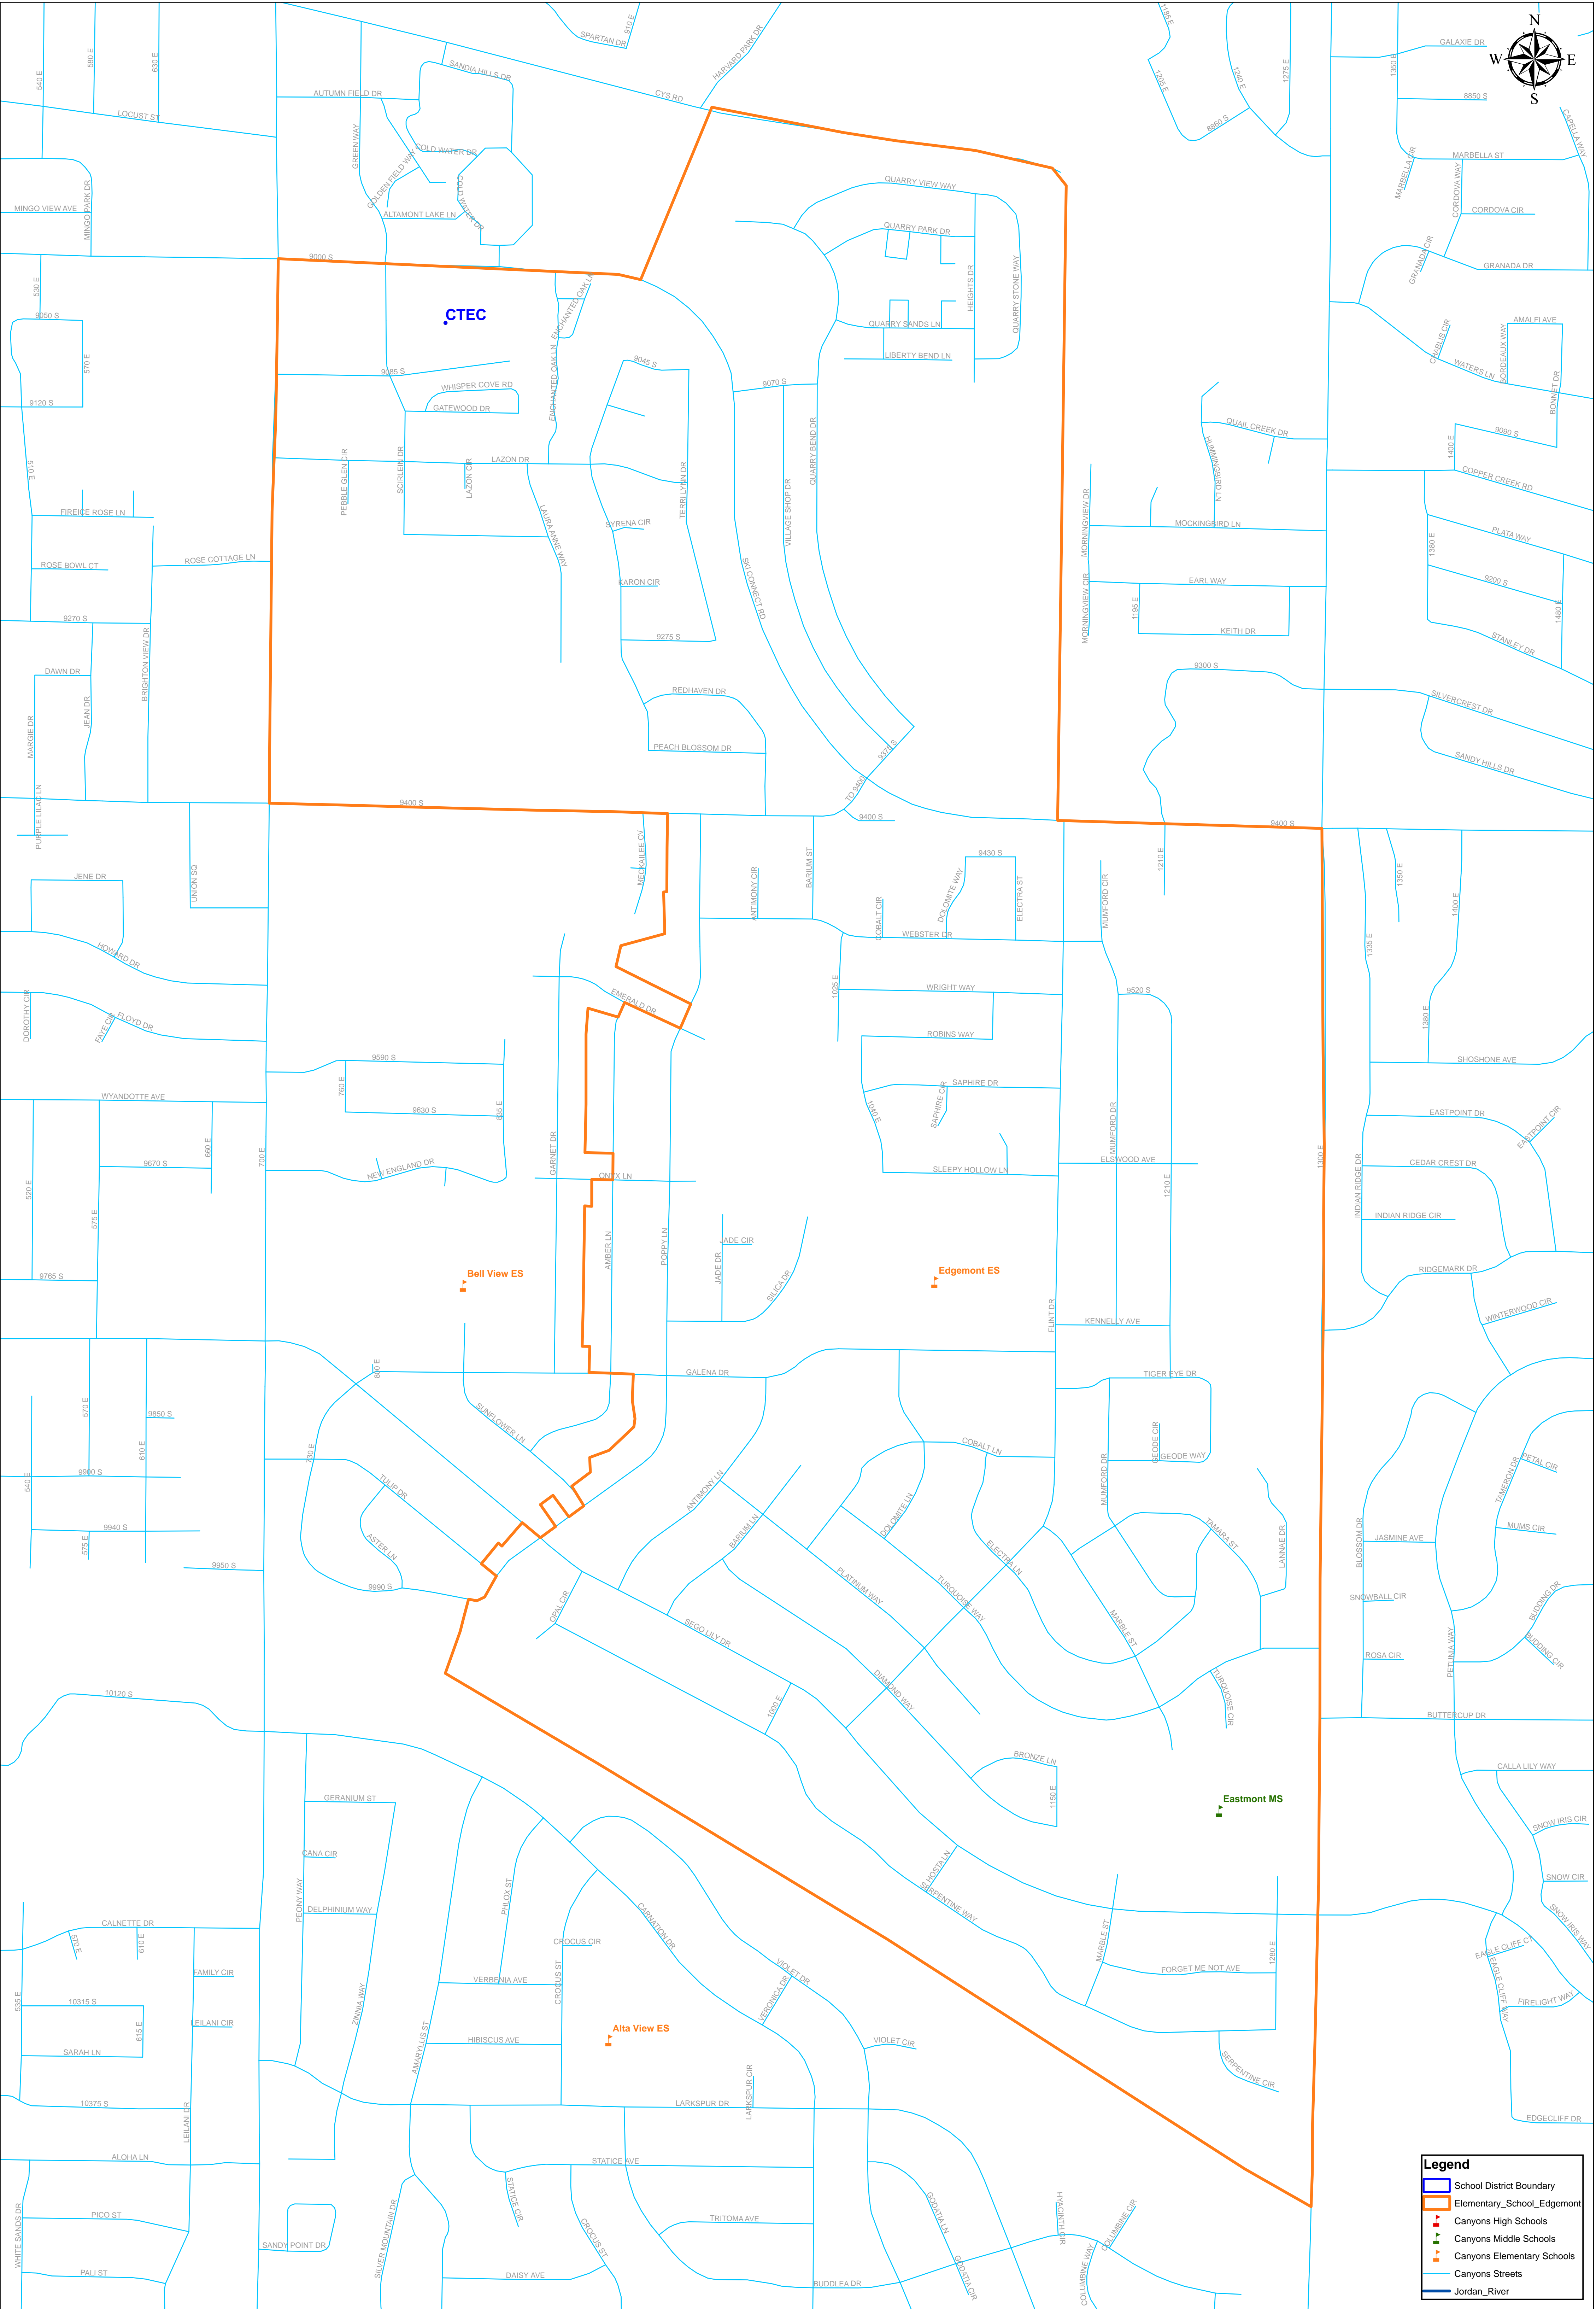

# EDGEMONT ELEMENTARY SCHOOL BOUNDARY

**Legend**

- School District Boundary
- Elementary School Edgemont
- Canyons High Schools
- Canyons Middle Schools
- Canyons Elementary Schools
- Canyons Streets
- Jordan River

0 0.1 0.2 0.4 Miles

Print Date : July 15, 2013