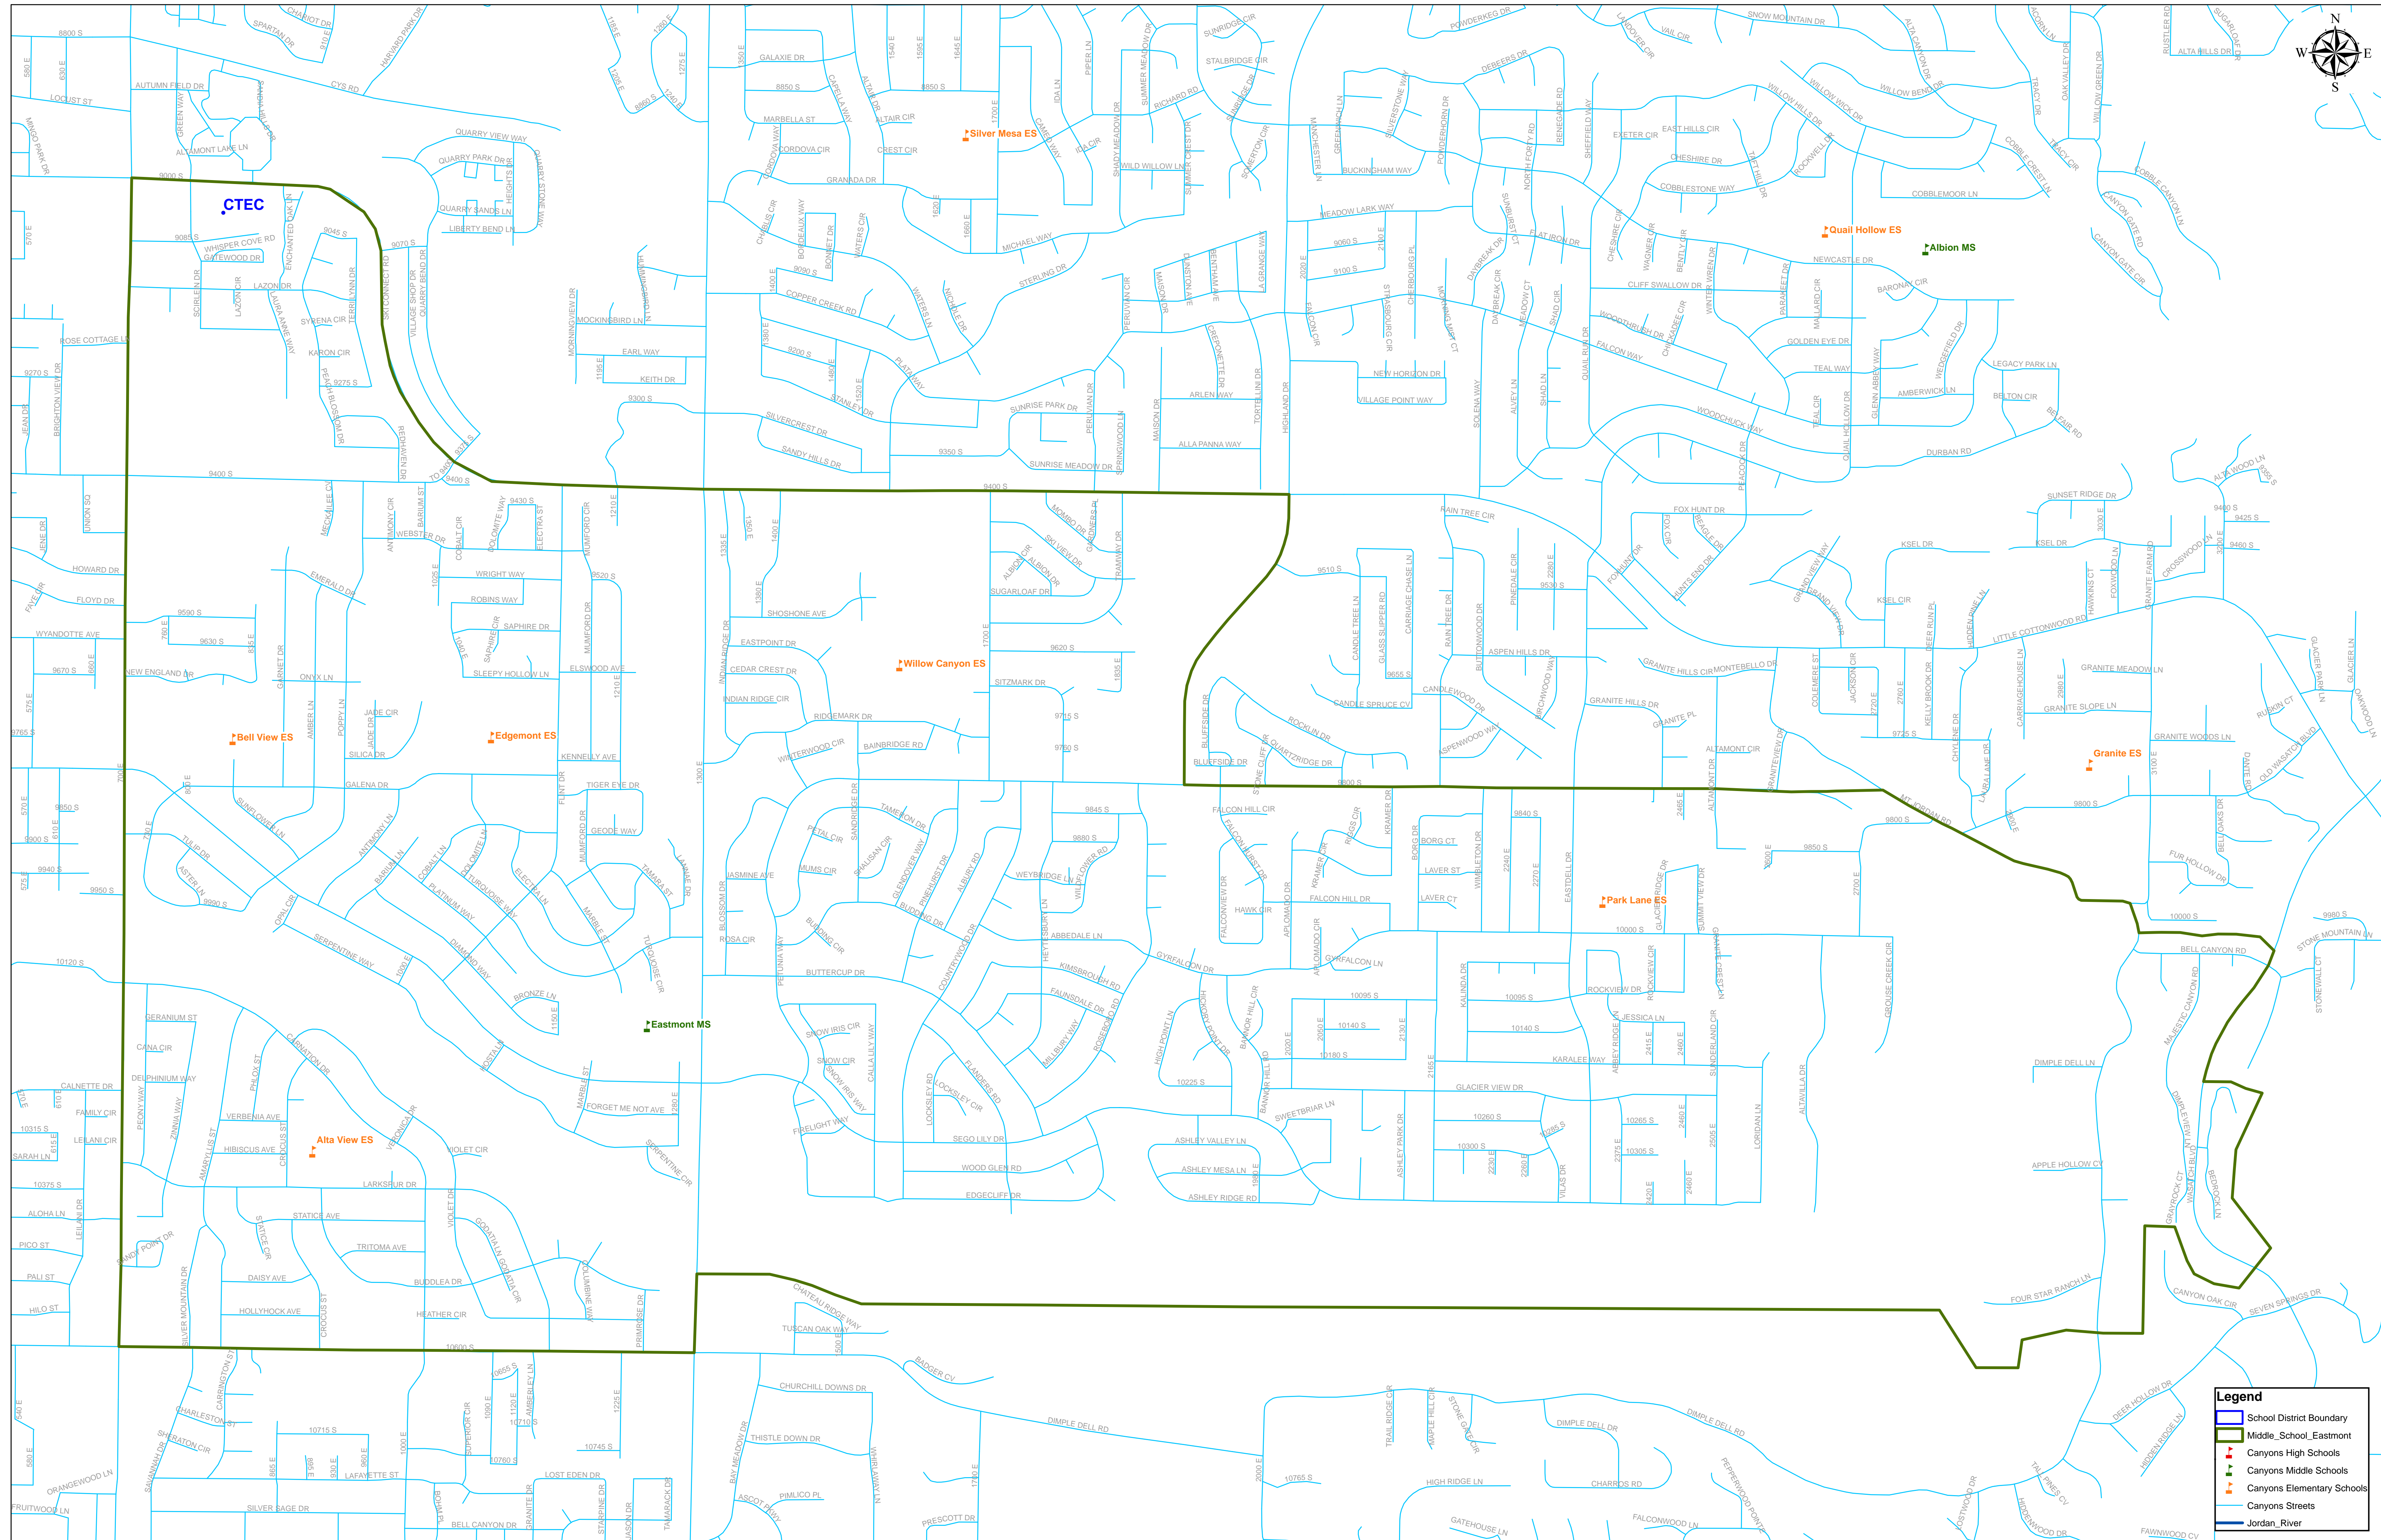

# EASTMONT MIDDLE SCHOOL BOUNDARY

**Legend**

- School District Boundary
- Middle\_School\_Eastmont
- Canyons High Schools
- Canyons Middle Schools
- Canyons Elementary Schools
- Canyons Streets
- Jordan\_River