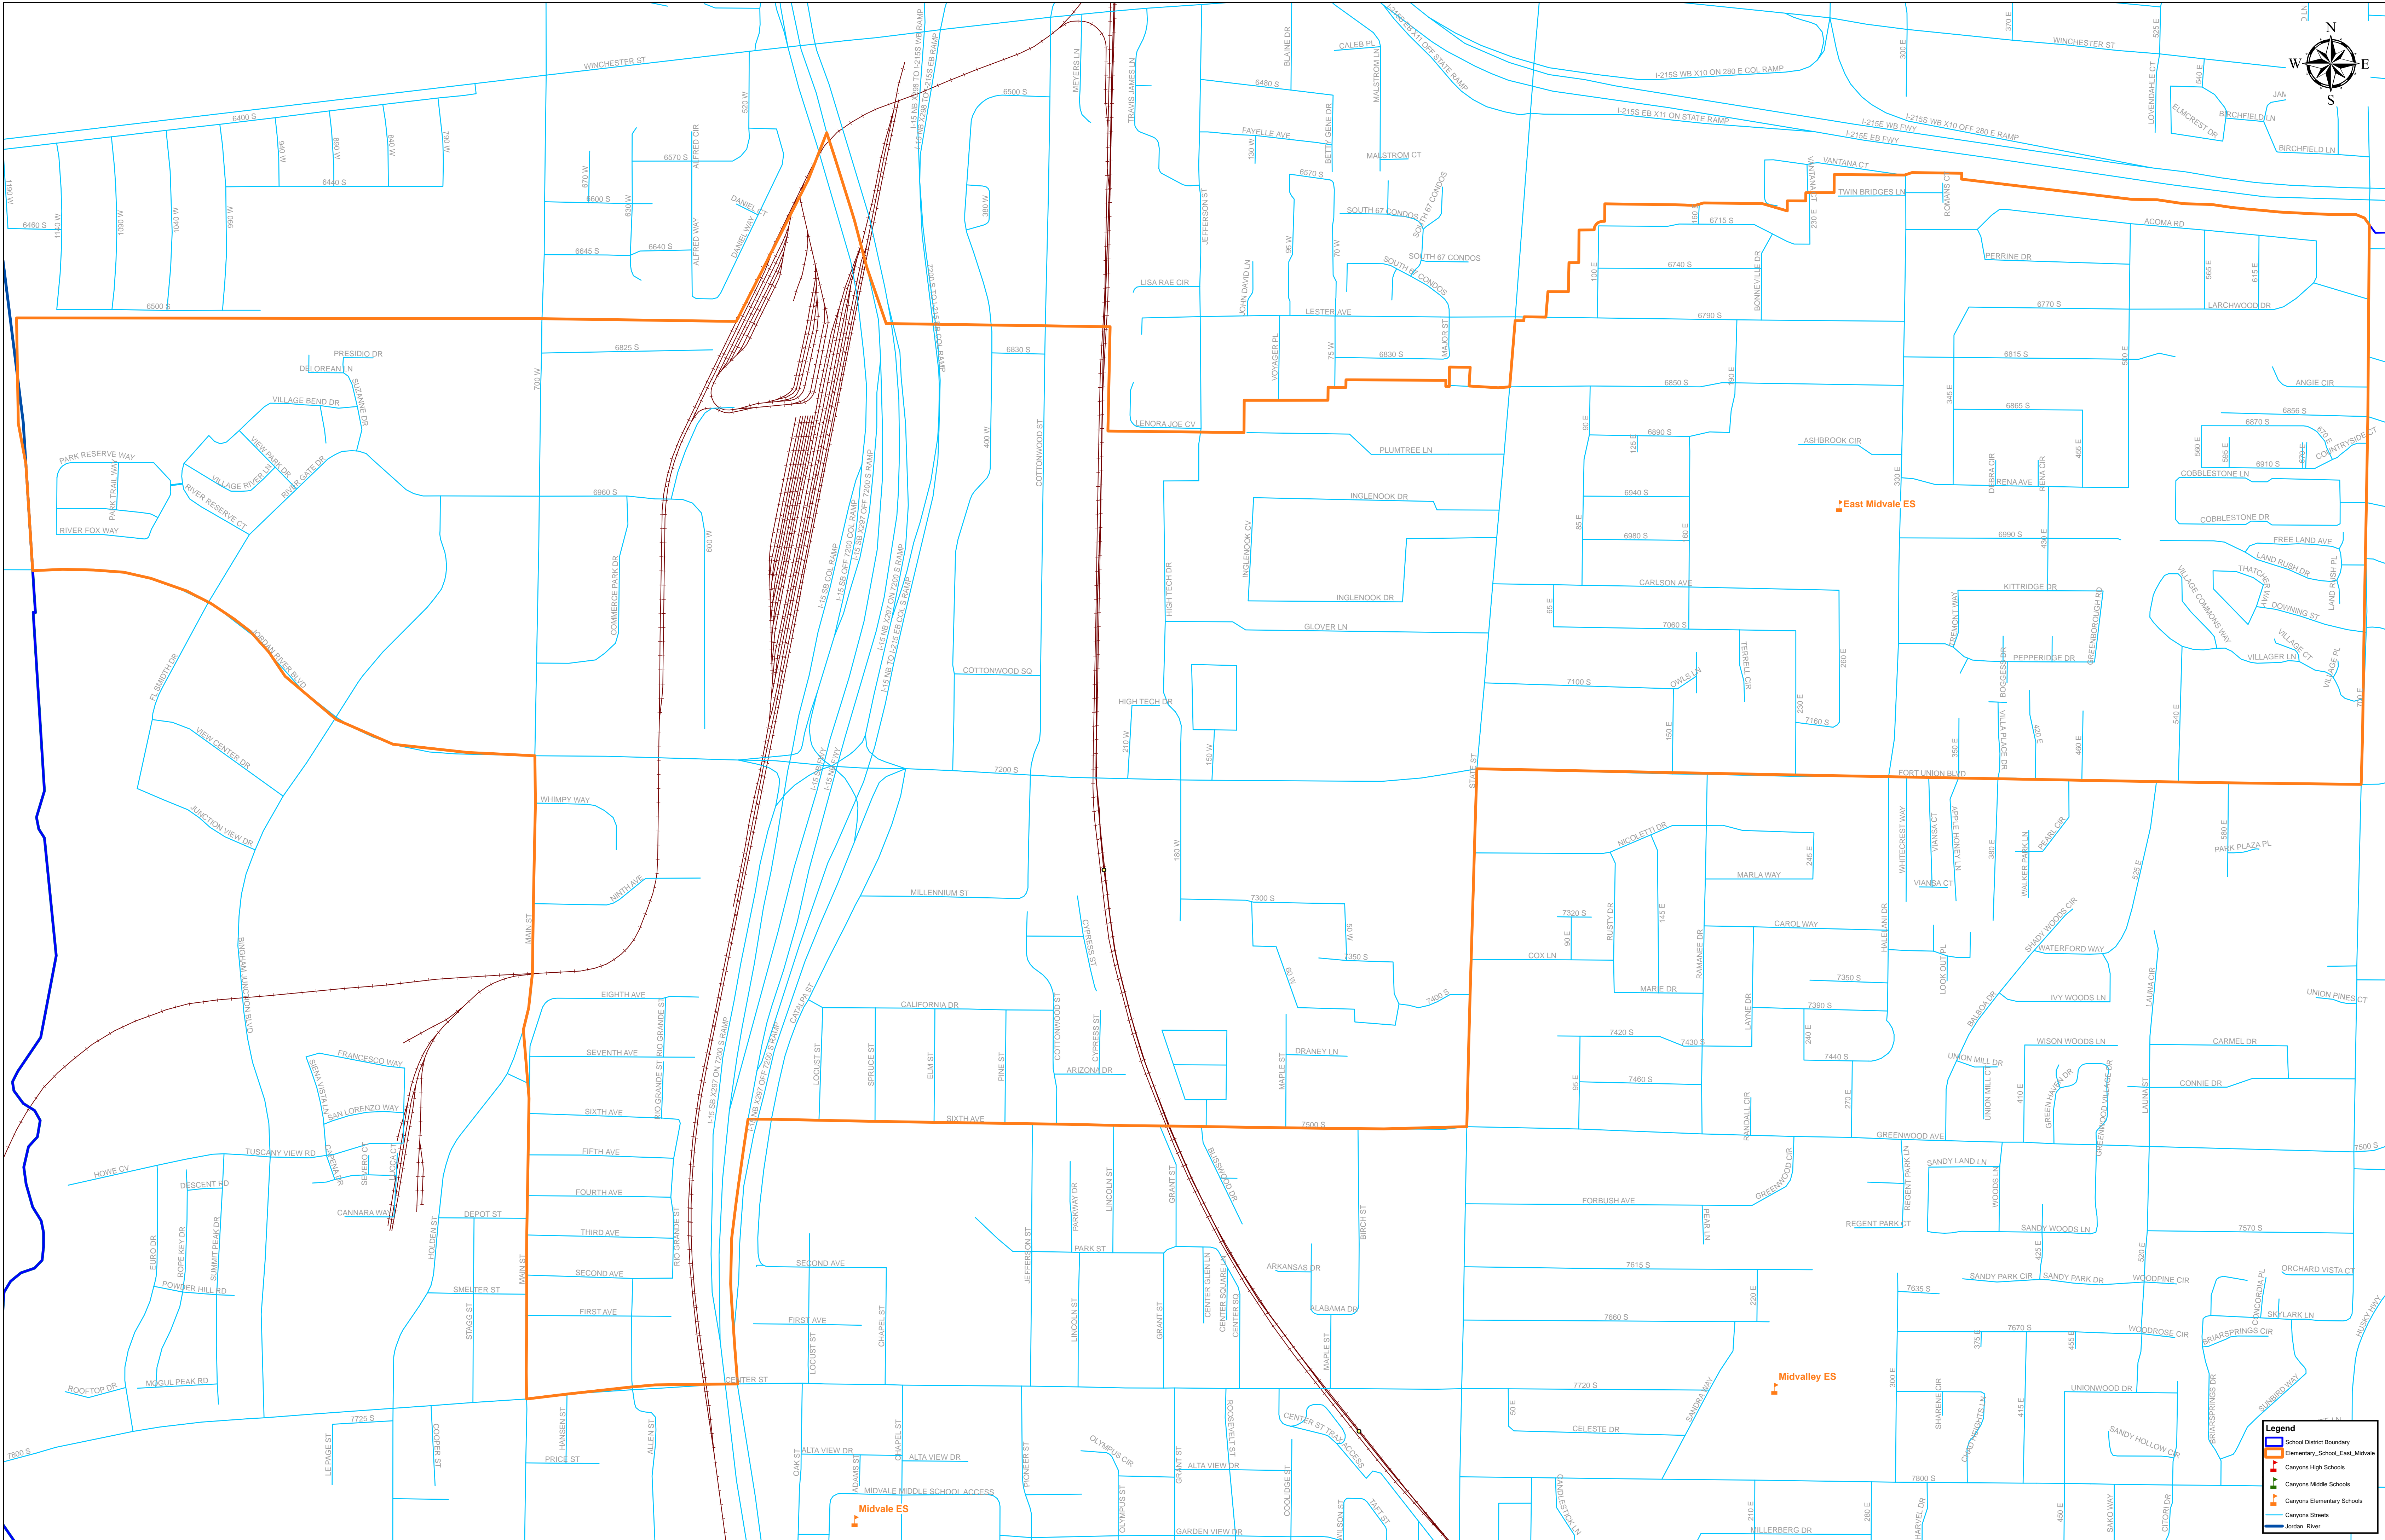

EAST MIDVALE ELEMENTARY SCHOOL BOUNDARY

Legend

- School District Boundary
- Elementary School, East Midvale
- Canyons High Schools
- Canyons Middle Schools
- Canyons Elementary Schools
- Canyons Streets
- Jordan River

0 0.2 0.4 0.8 Miles