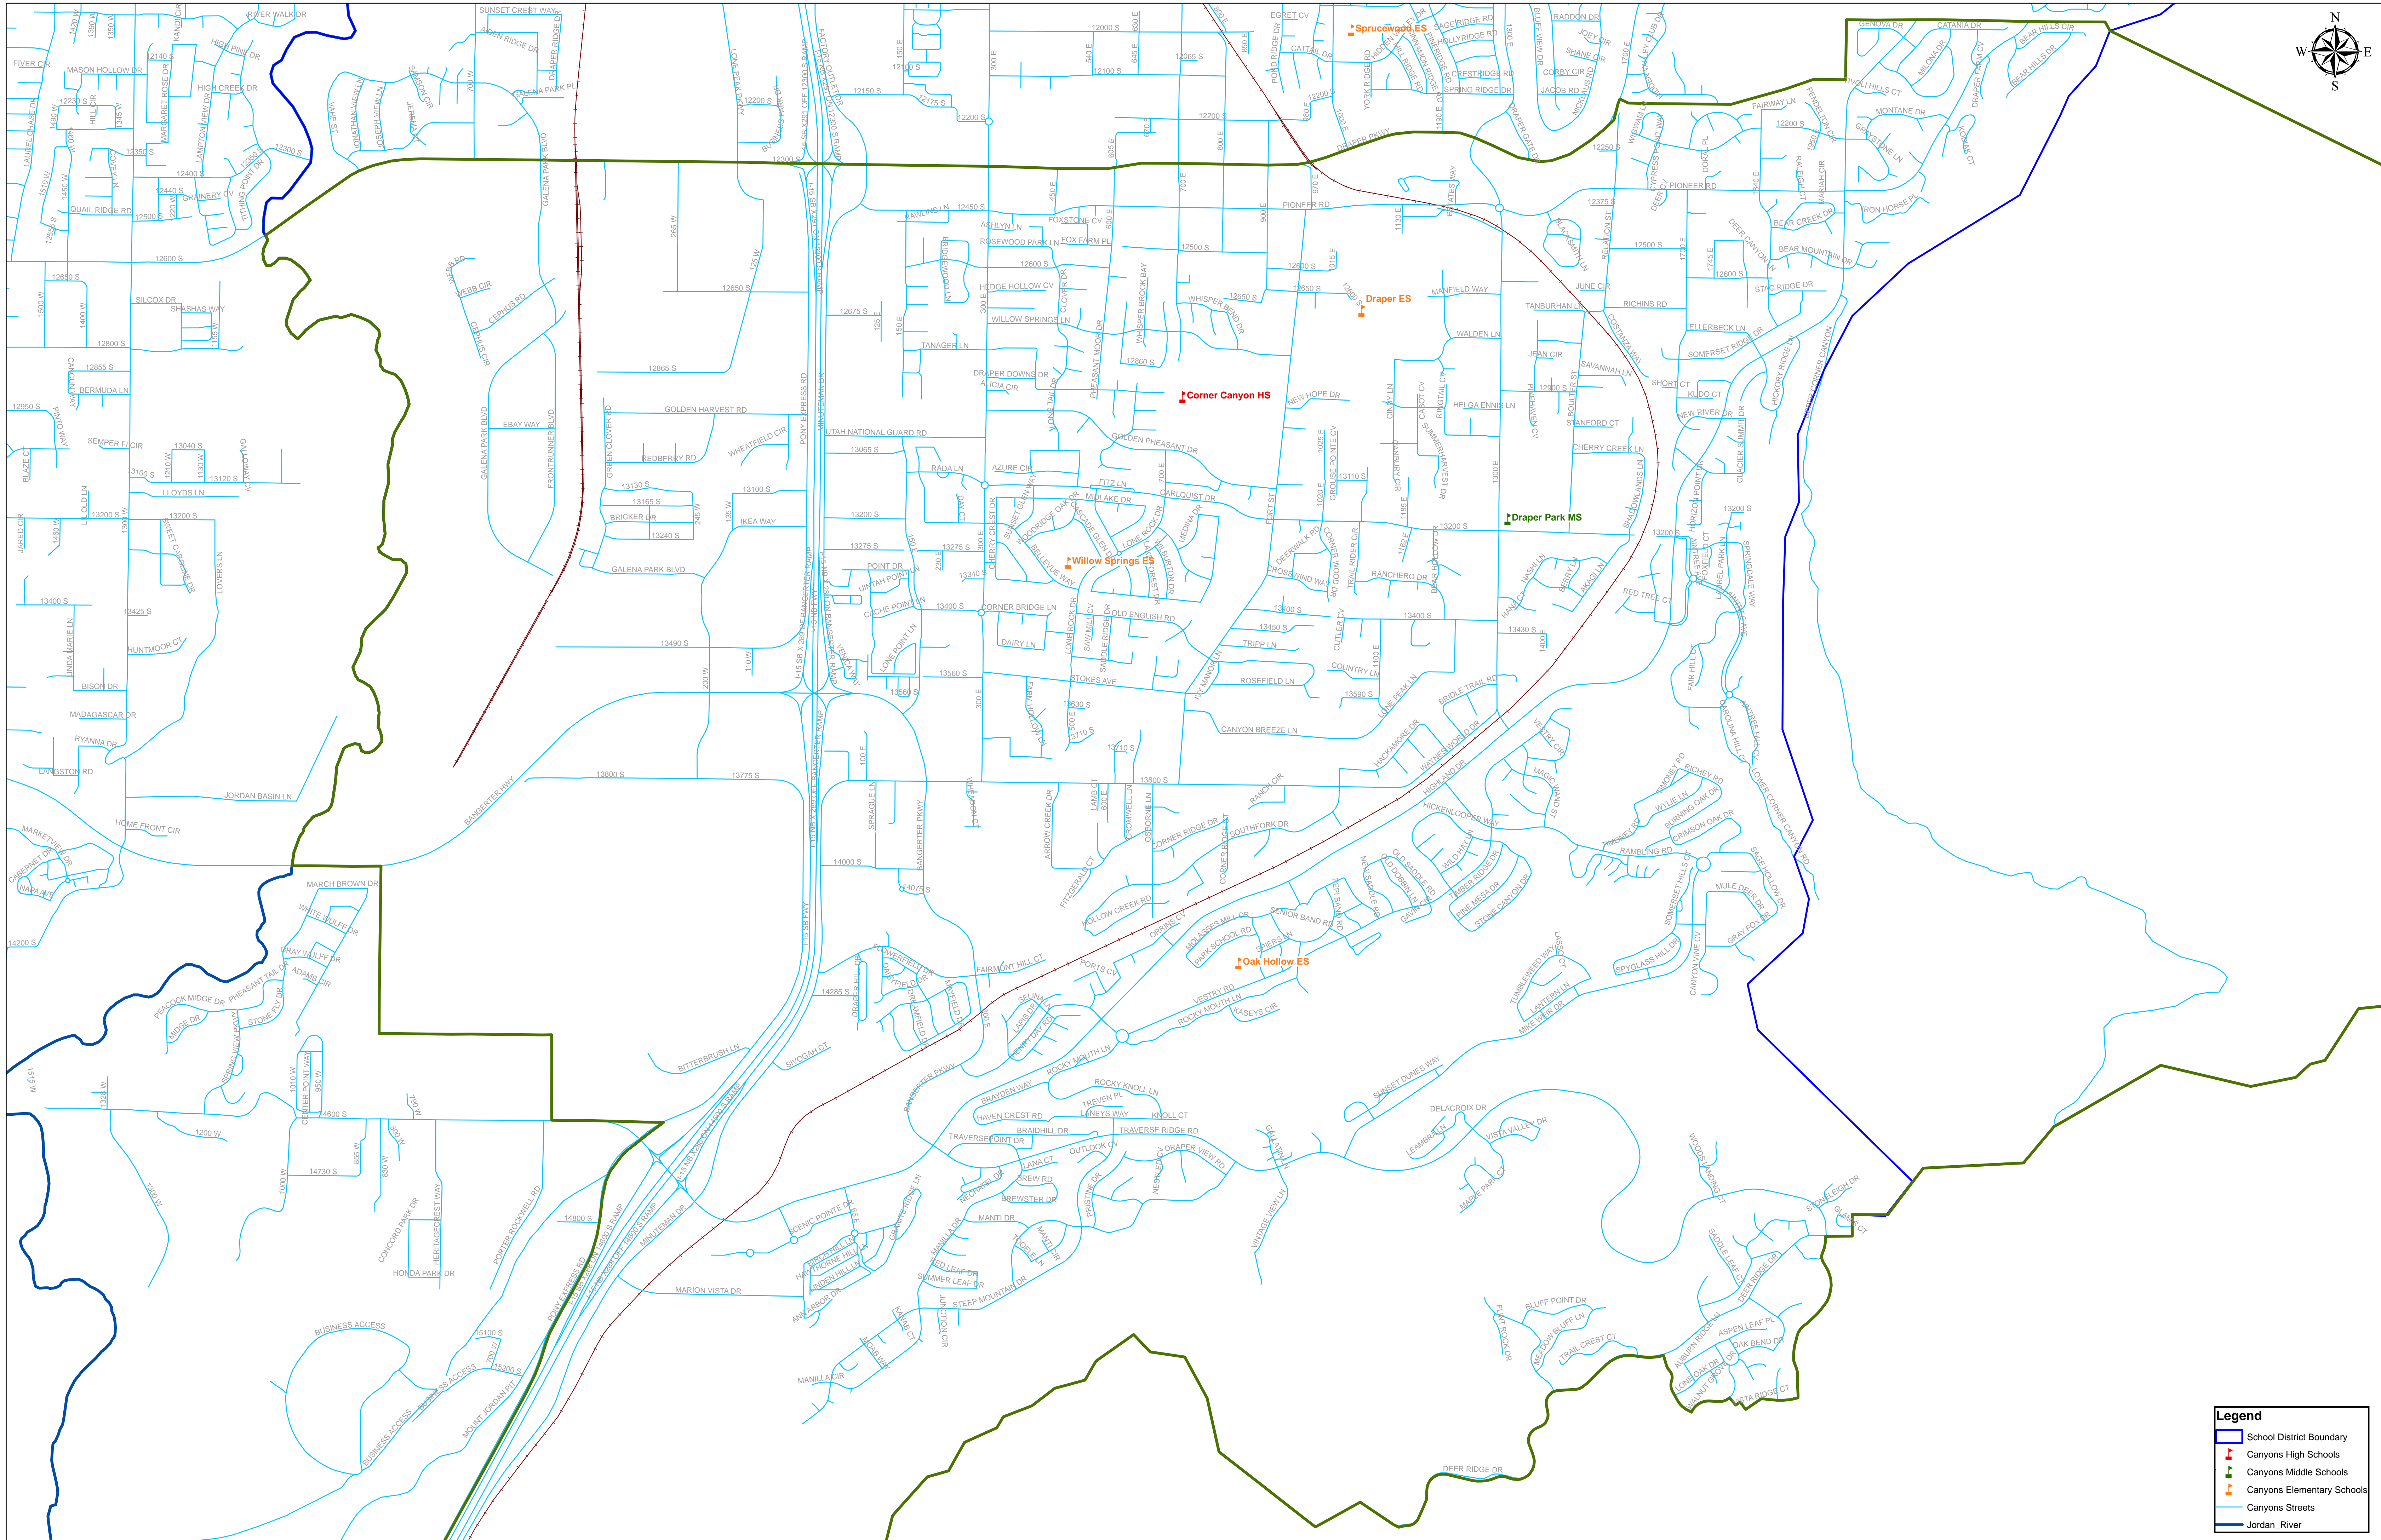

DRAPER PARK MIDDLE SCHOOL BOUNDARY

Legend

- School District Boundary
- Canyons High Schools
- Canyons Middle Schools
- Canyons Elementary Schools
- Canyons Streets
- Jordan River