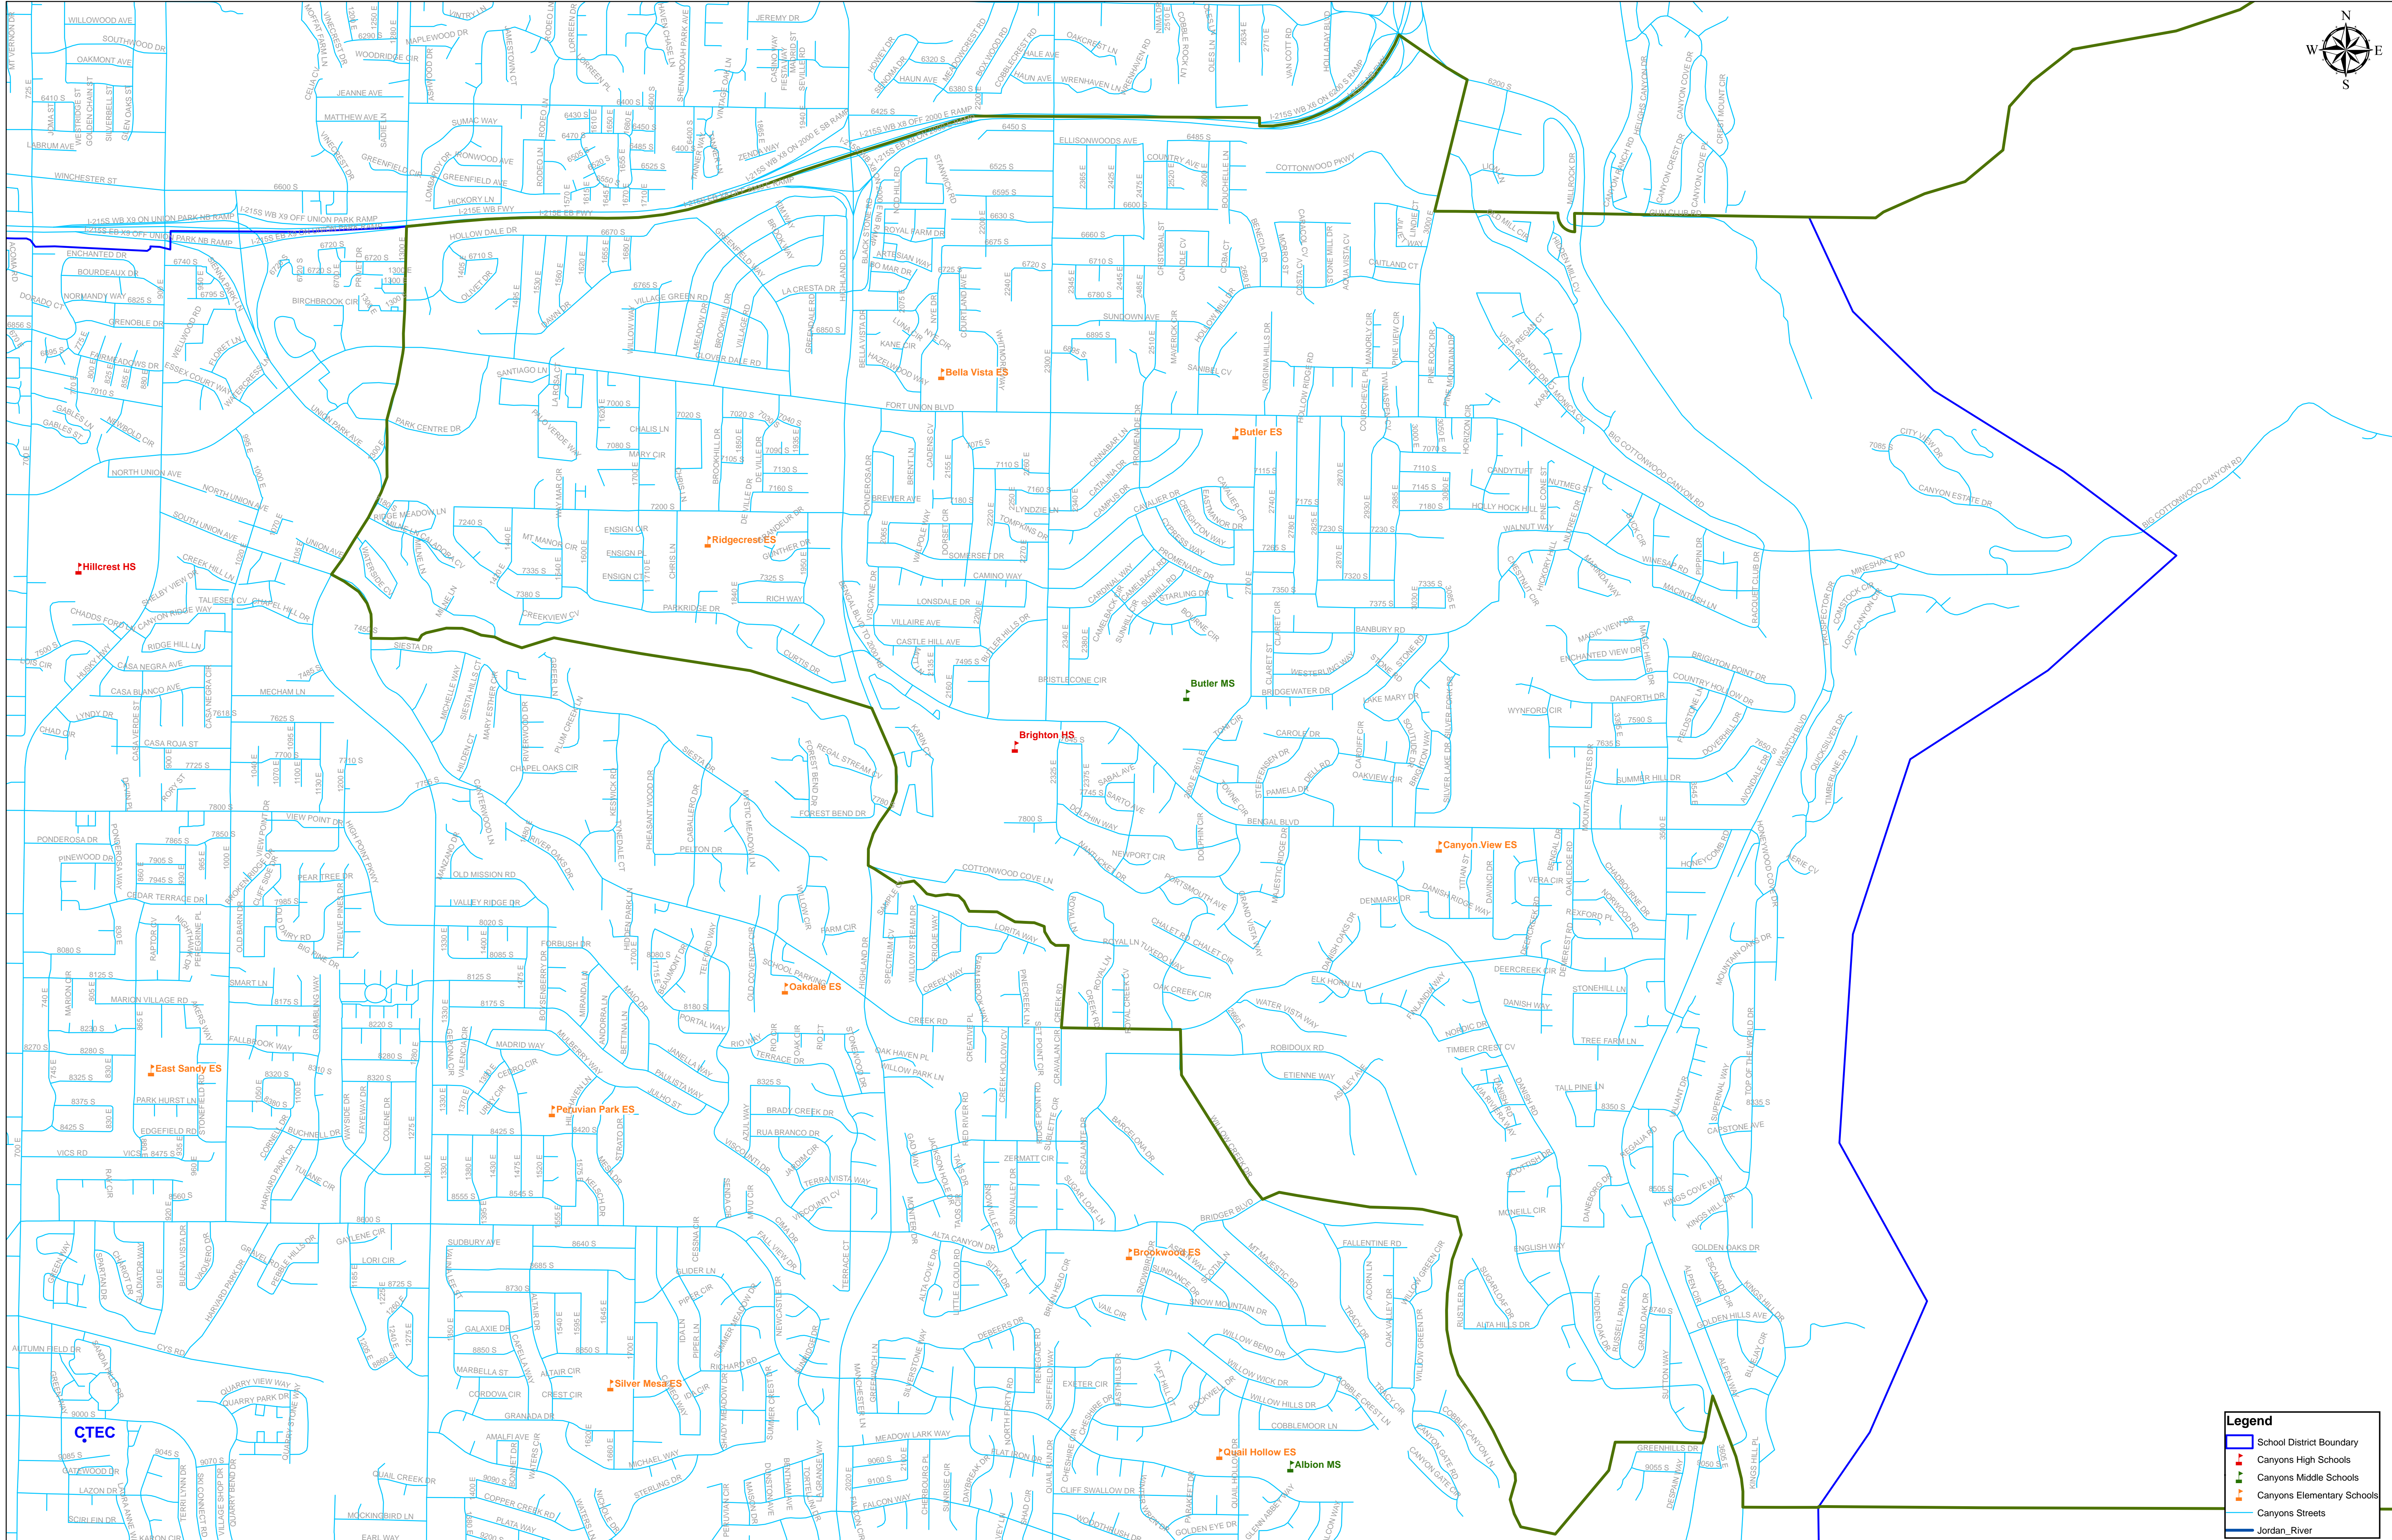

BUTLER MIDDLE SCHOOL BOUNDARY

Legend

- School District Boundary
- Canyons High Schools
- Canyons Middle Schools
- Canyons Elementary Schools
- Canyons Streets
- Jordan River

0 0.45 0.9 1.8 Miles