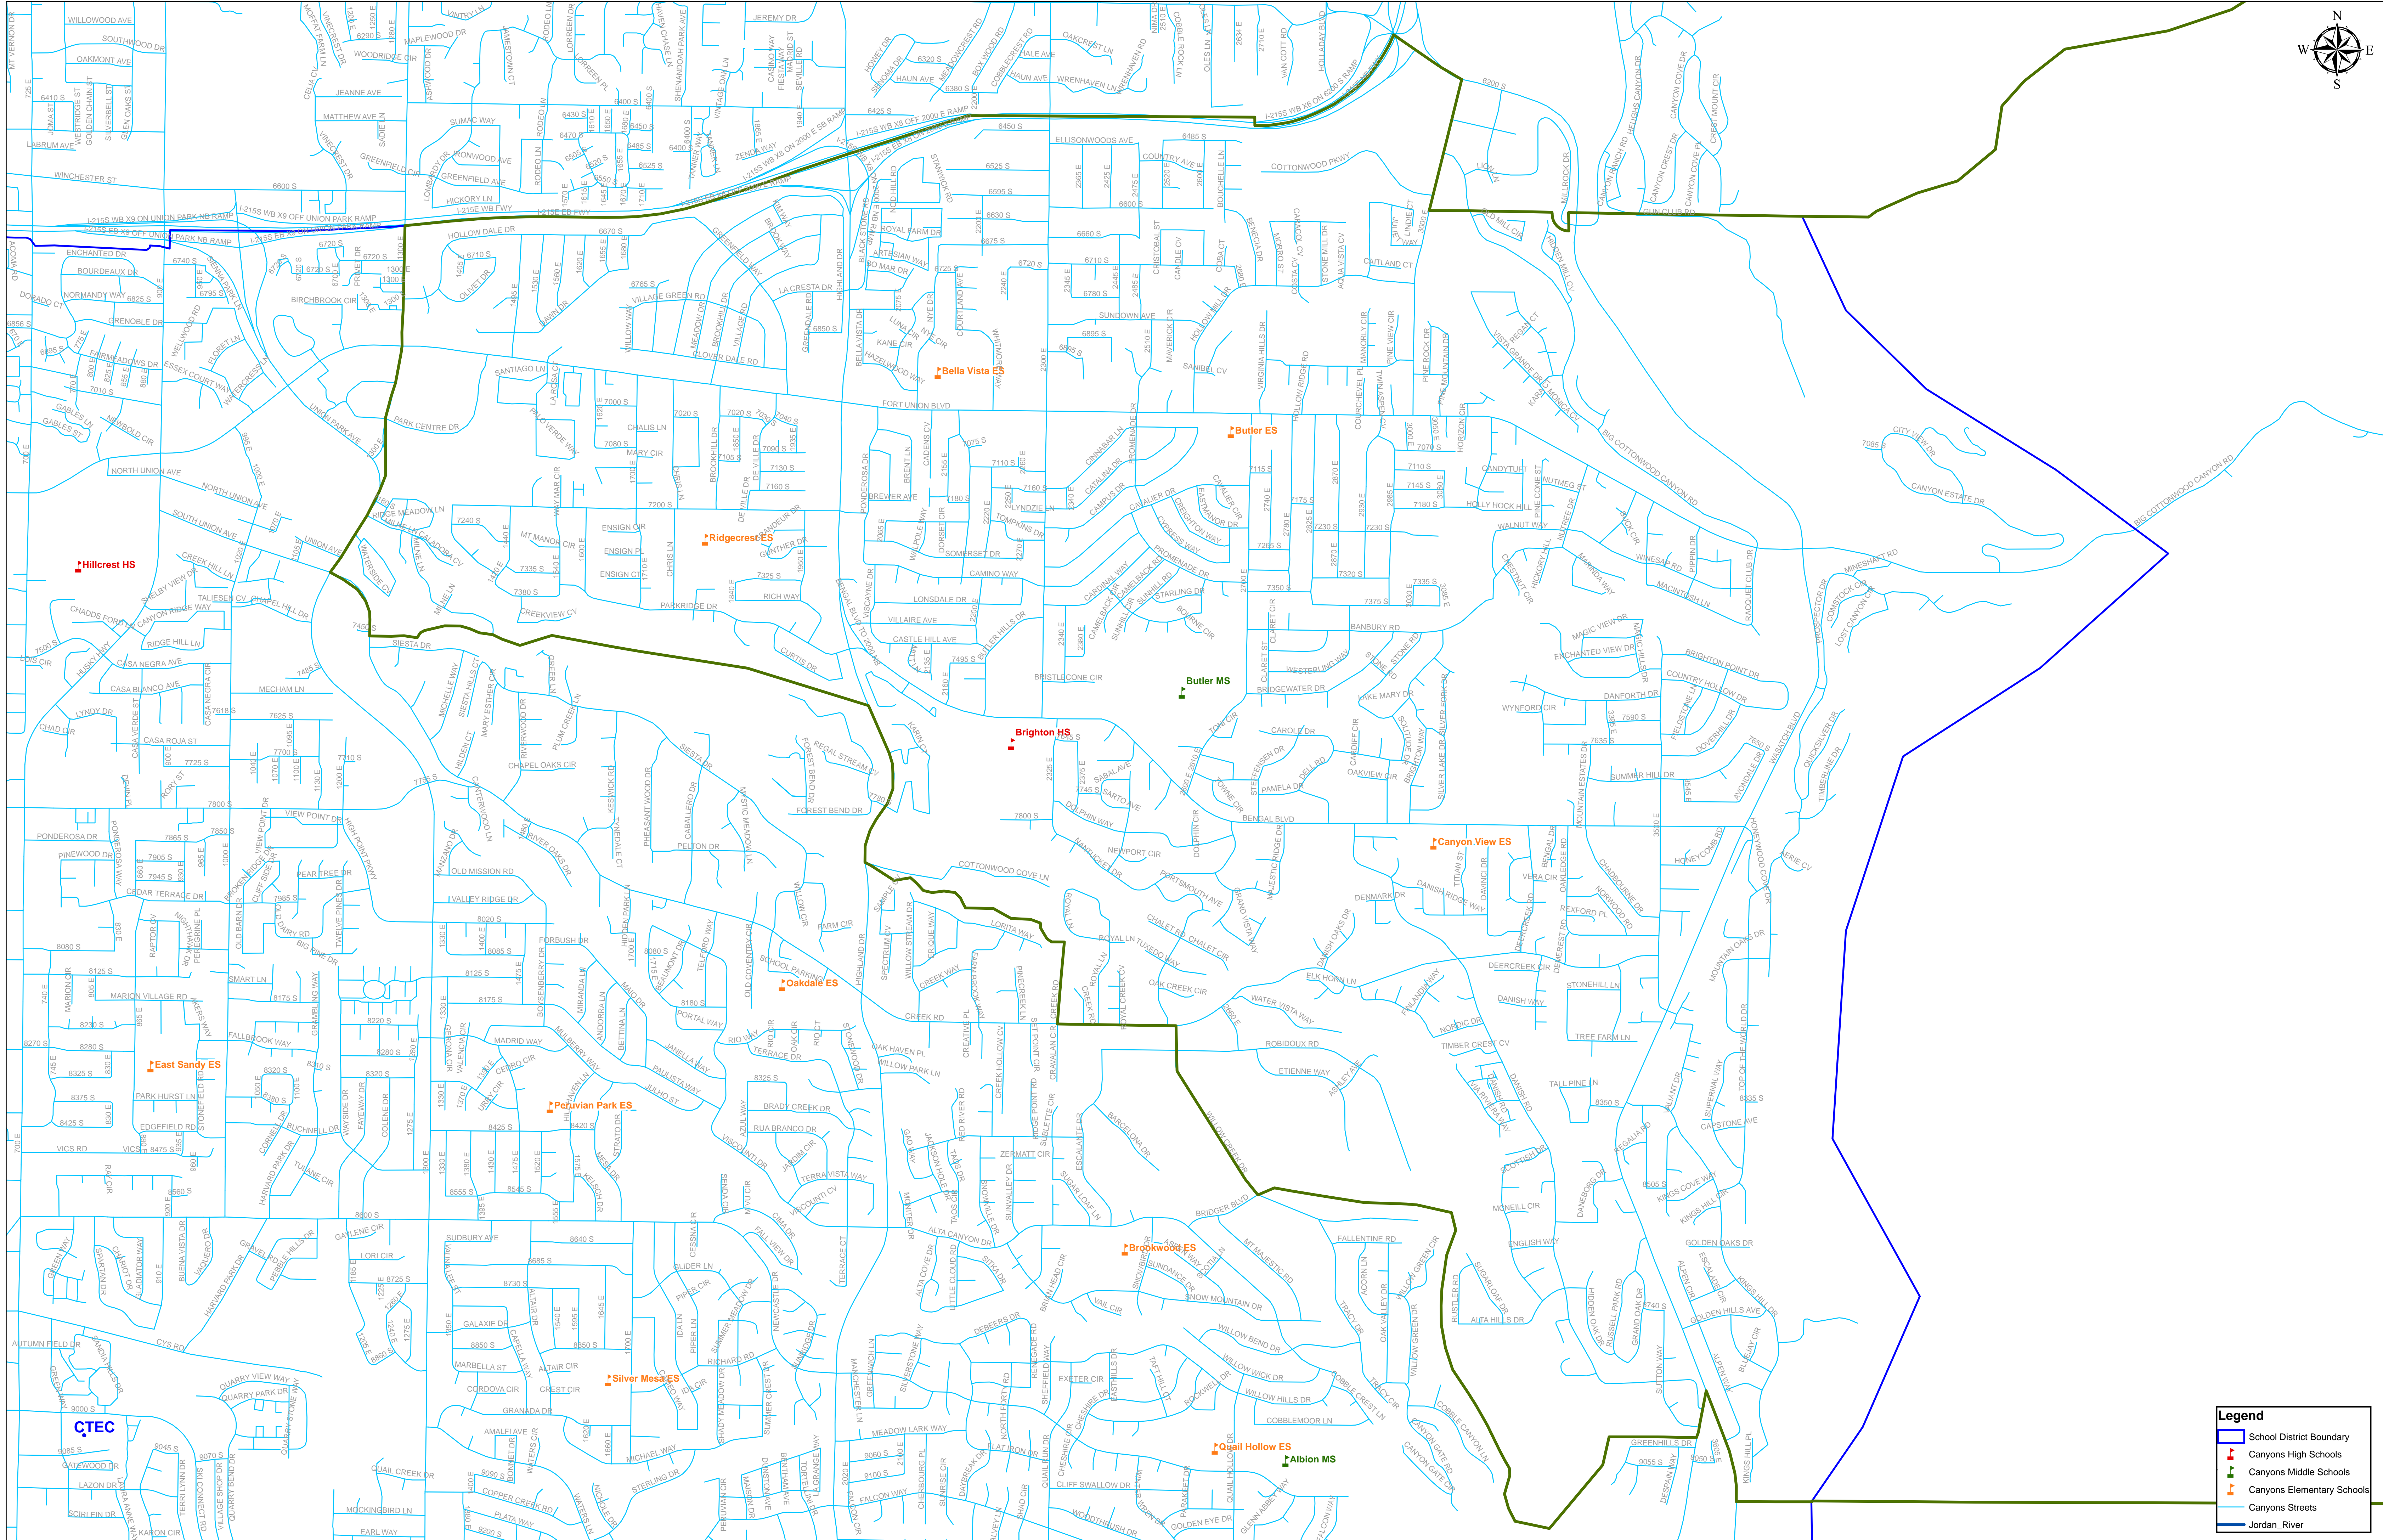

BUTLER MIDDLE SCHOOL BOUNDARY

Legend

- School District Boundary
- Canyons High Schools
- Canyons Middle Schools
- Canyons Elementary Schools
- Canyons Streets
- Jordan River

0 0.45 0.9 1.8 Miles