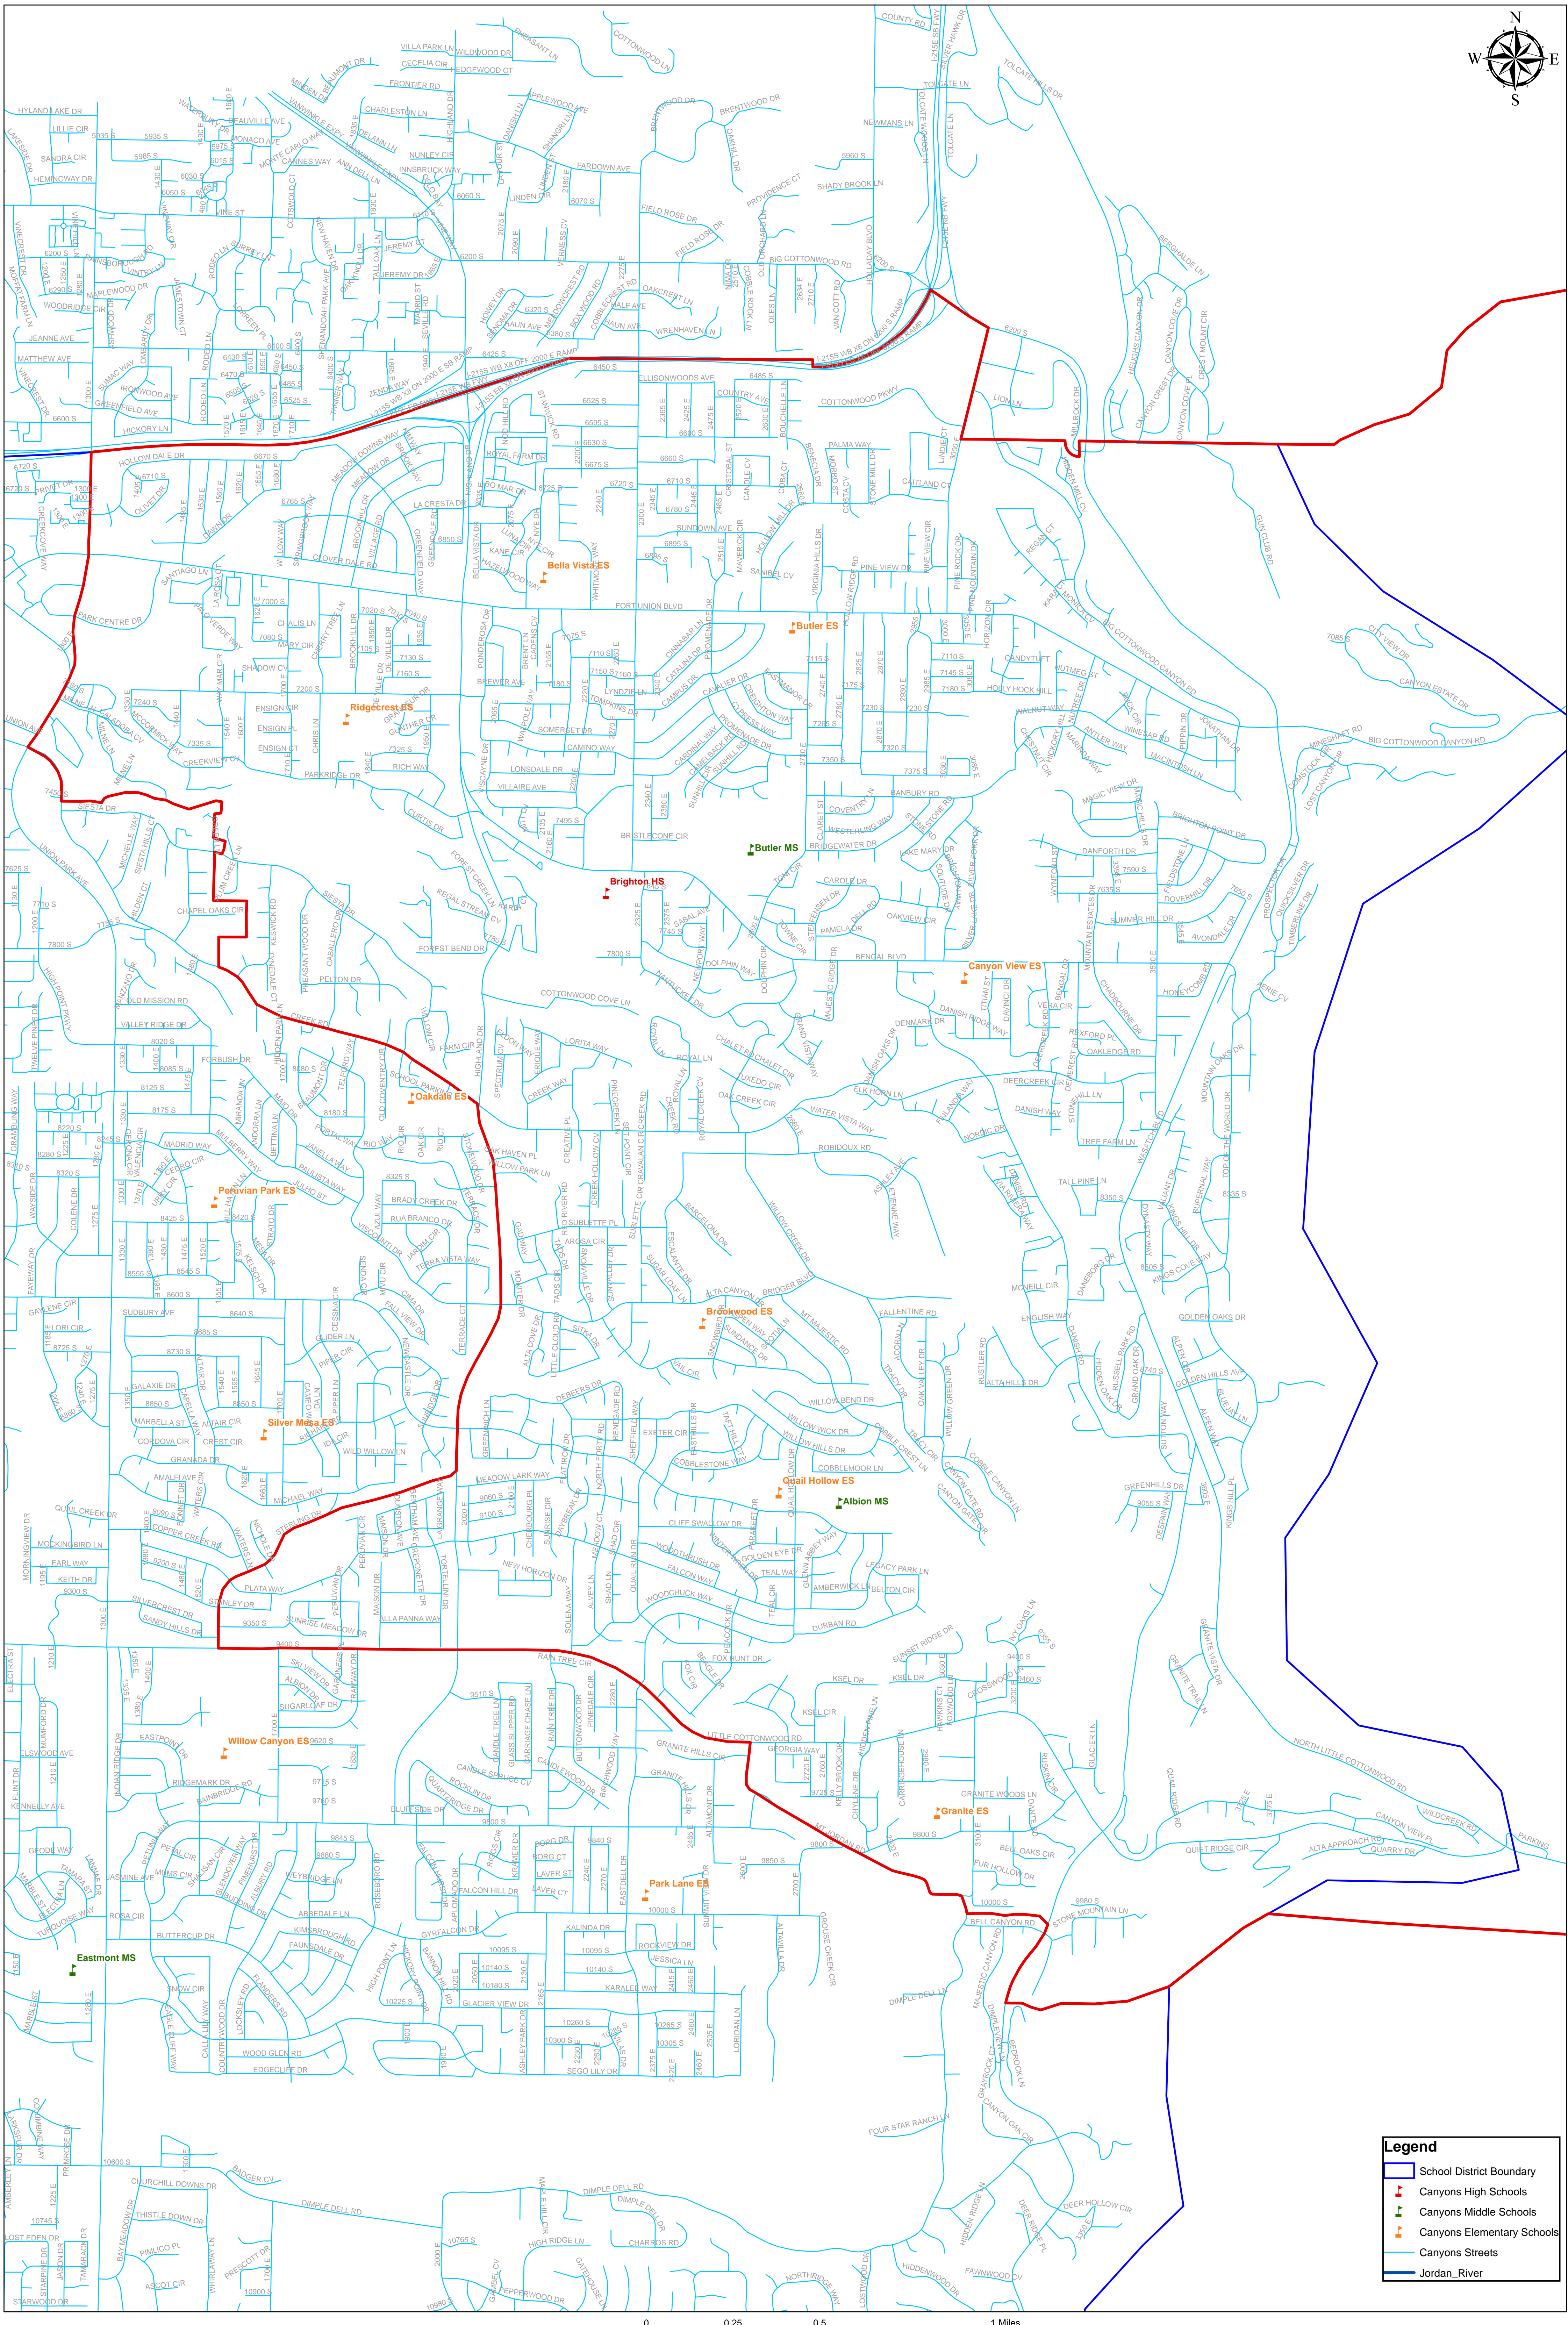

# BRIGHTON HIGH SCHOOL BOUNDARY

**Legend**

- School District Boundary
- Canyons High Schools
- Canyons Middle Schools
- Canyons Elementary Schools
- Canyons Streets
- Jordan\_River

0 0.25 0.5 1 Miles