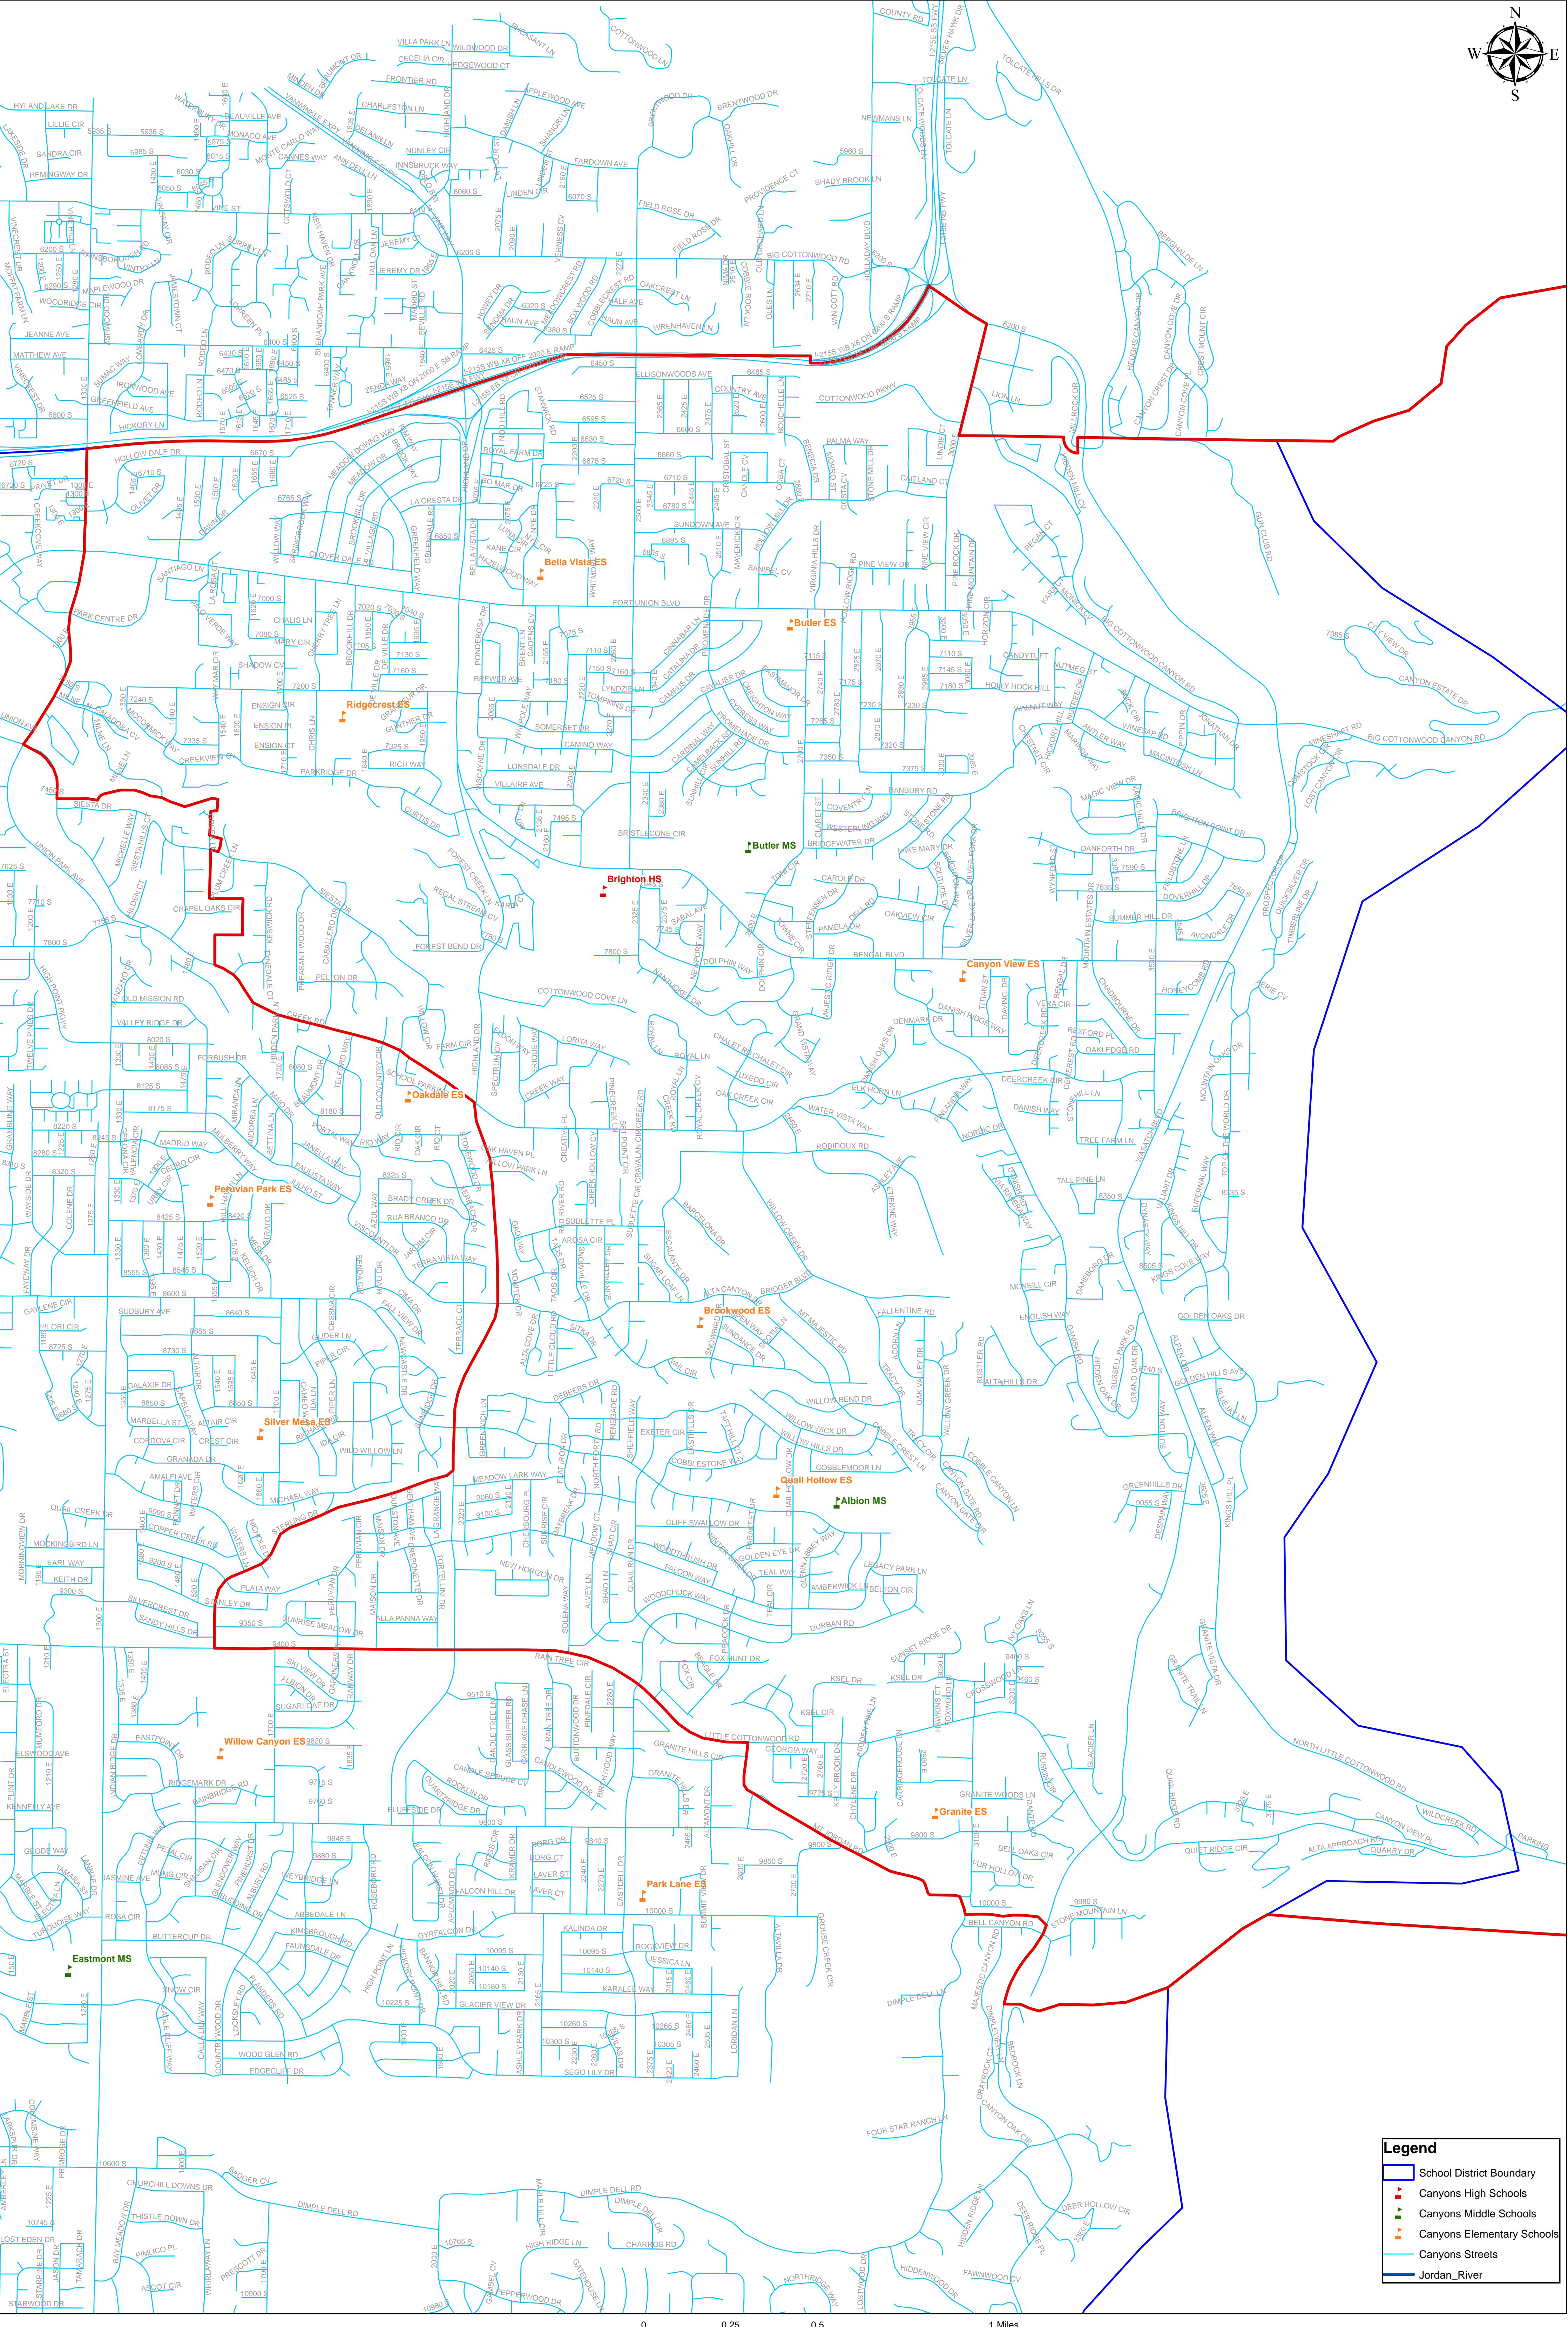

# BRIGHTON HIGH SCHOOL BOUNDARY

**Legend**

- School District Boundary
- Canyons High Schools
- Canyons Middle Schools
- Canyons Elementary Schools
- Canyons Streets
- Jordan\_River

0 0.25 0.5 1 Miles