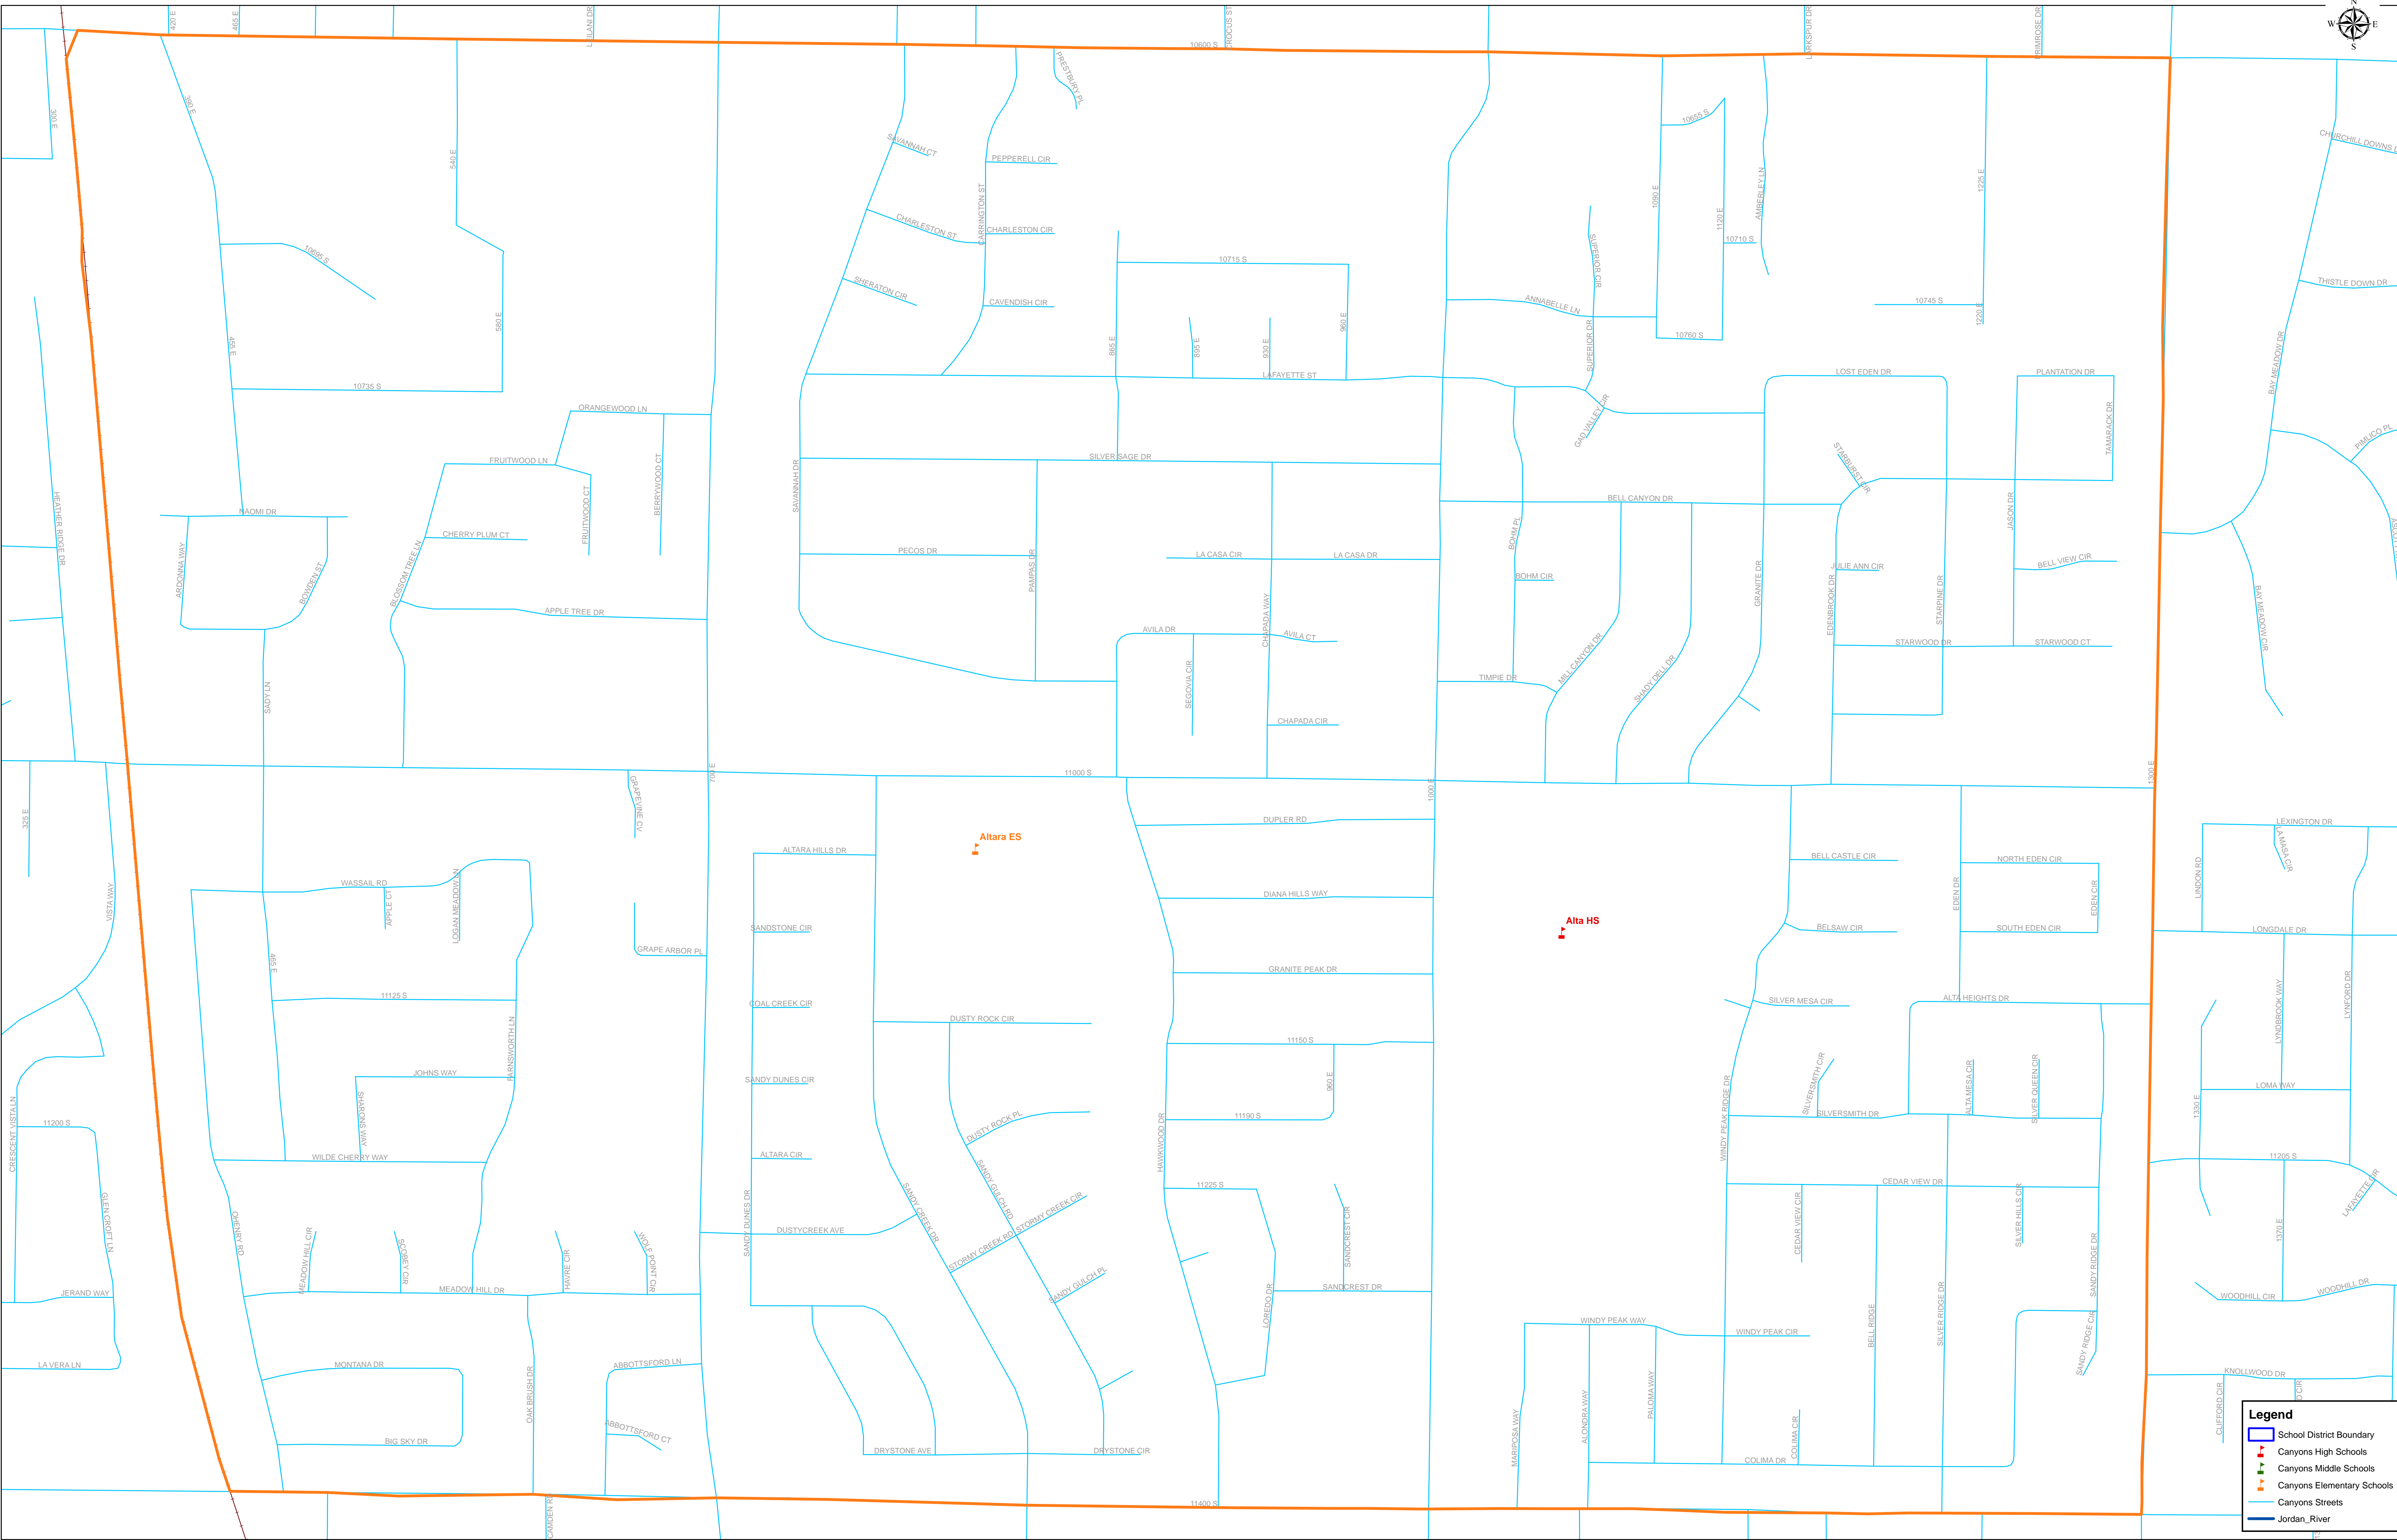

ALTARA ELEMENTARY SCHOOL BOUNDARY

0 0.125 0.25 0.5 Miles

Print Date : June 19, 2013