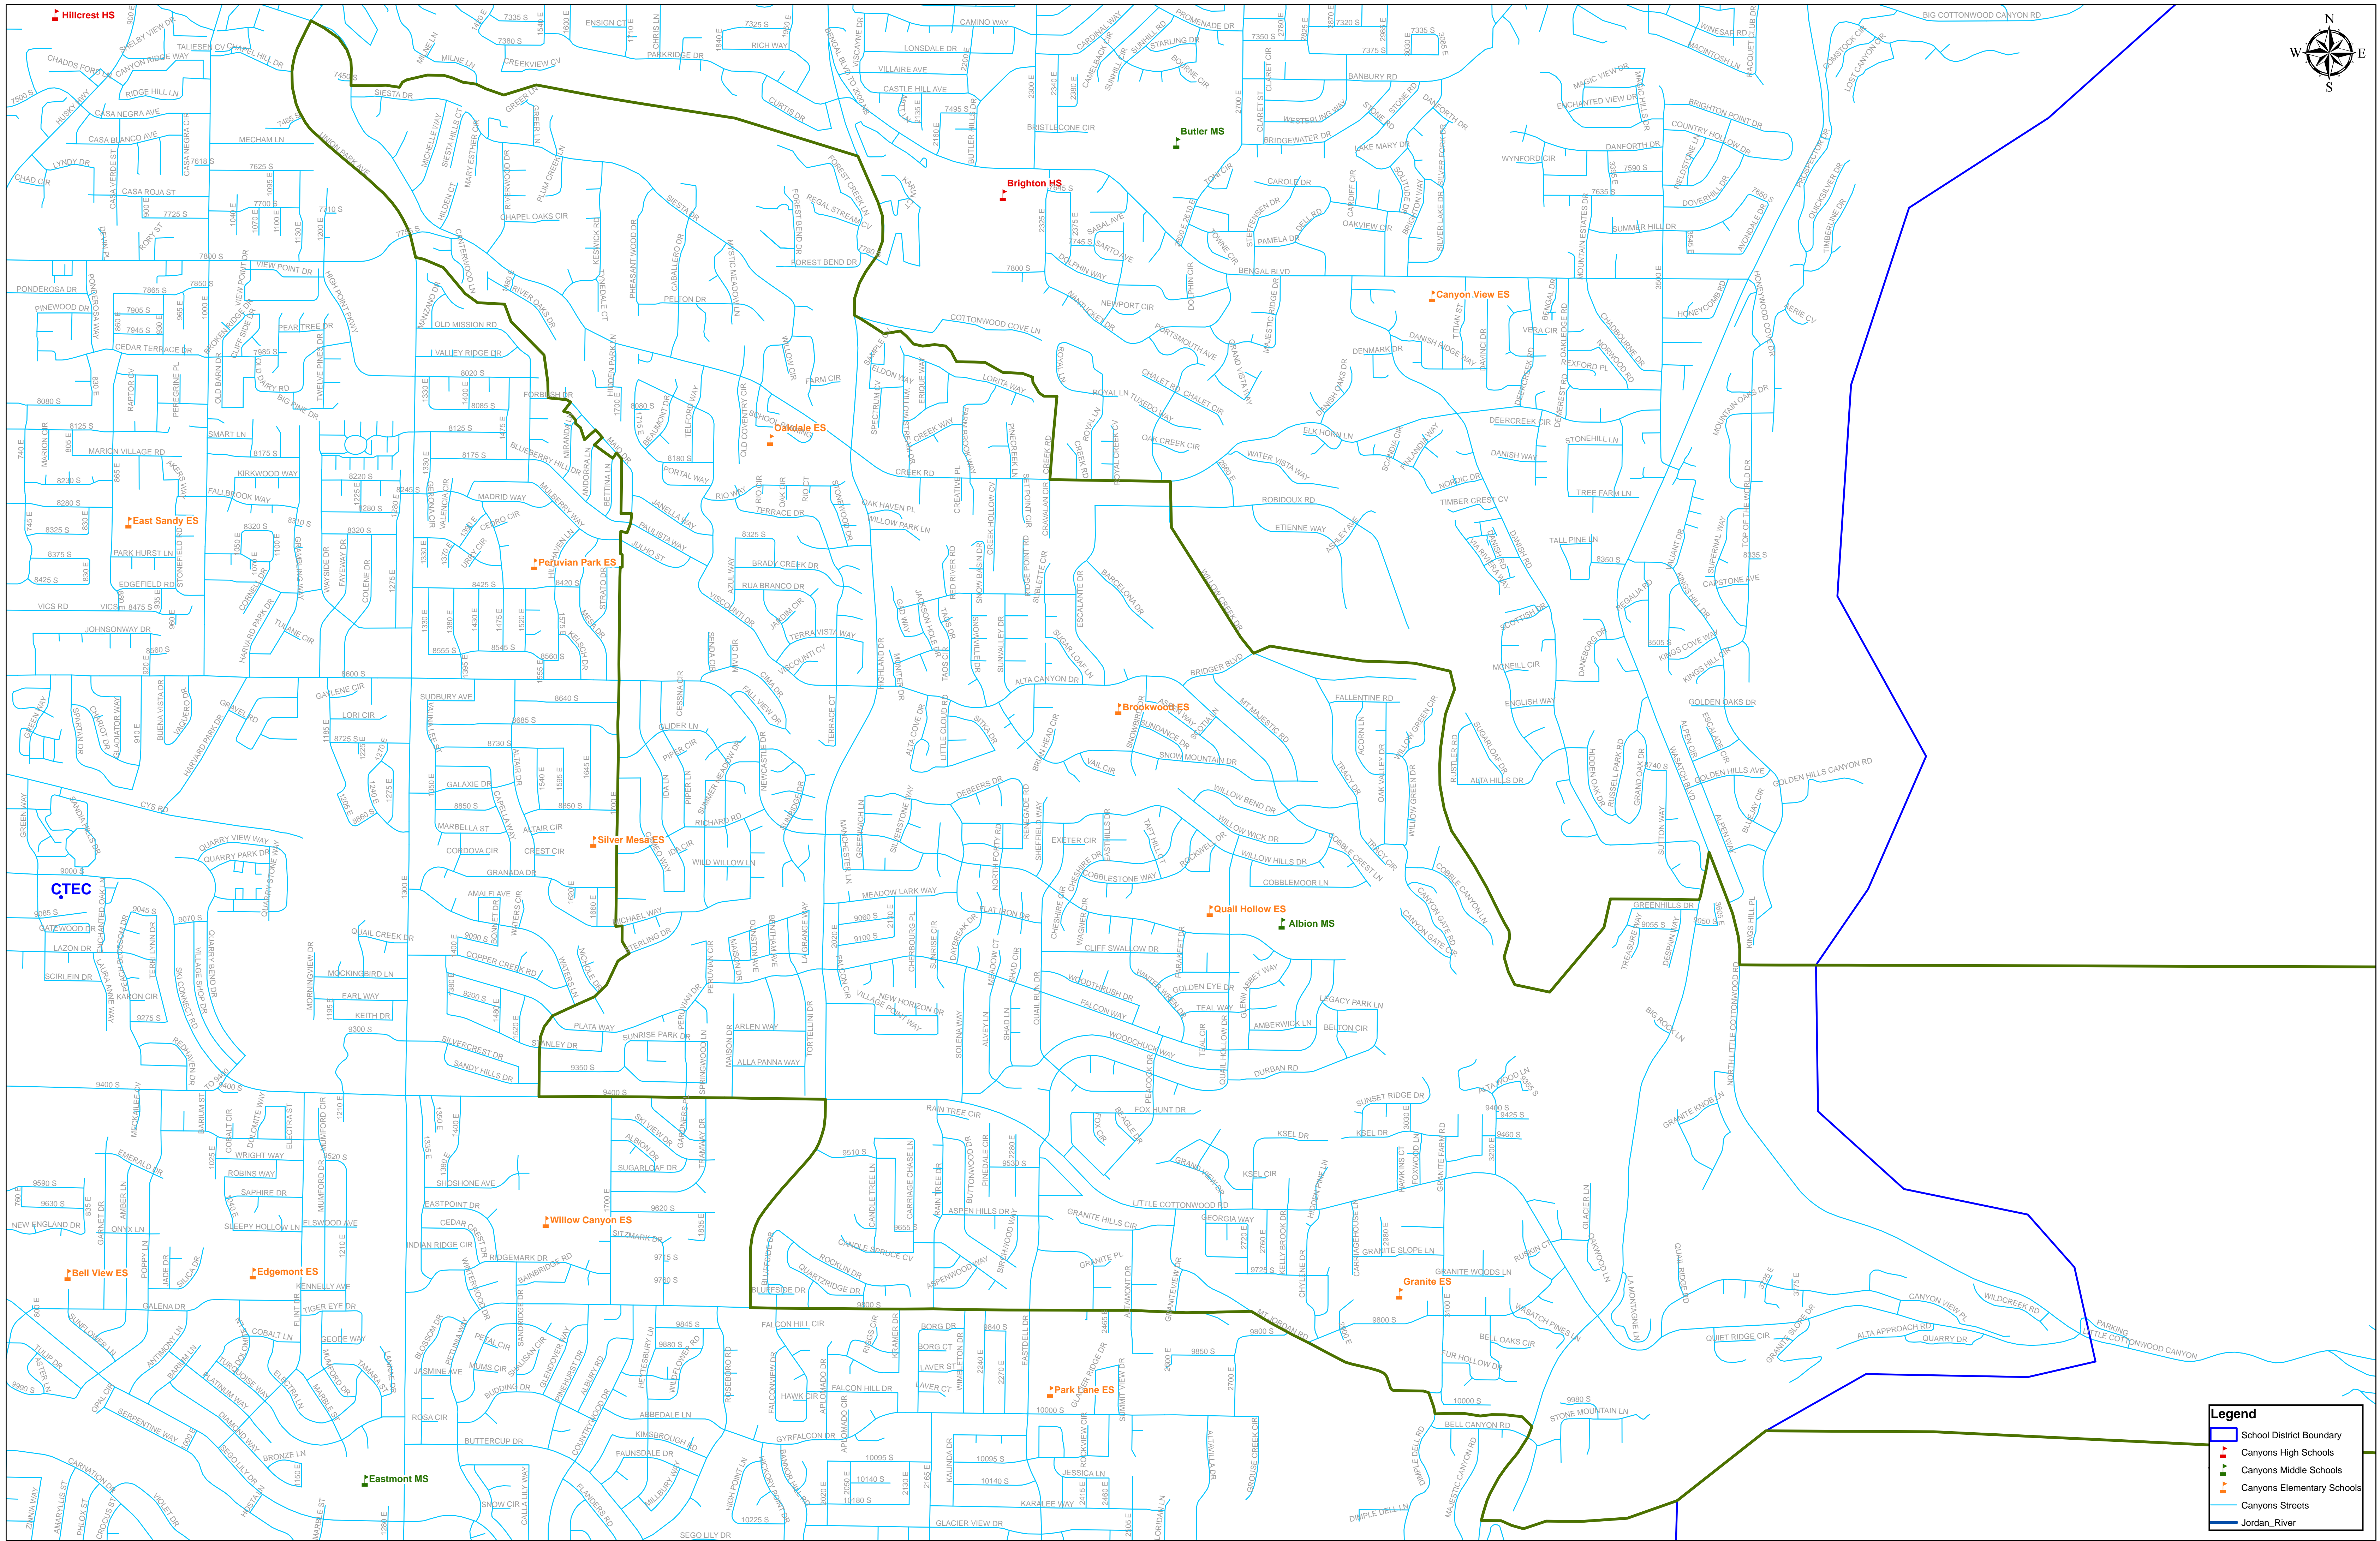

ALBION MIDDLE SCHOOL BOUNDARY

Legend

- School District Boundary
- Canyons High Schools
- Canyons Middle Schools
- Canyons Elementary Schools
- Canyons Streets
- Jordan River