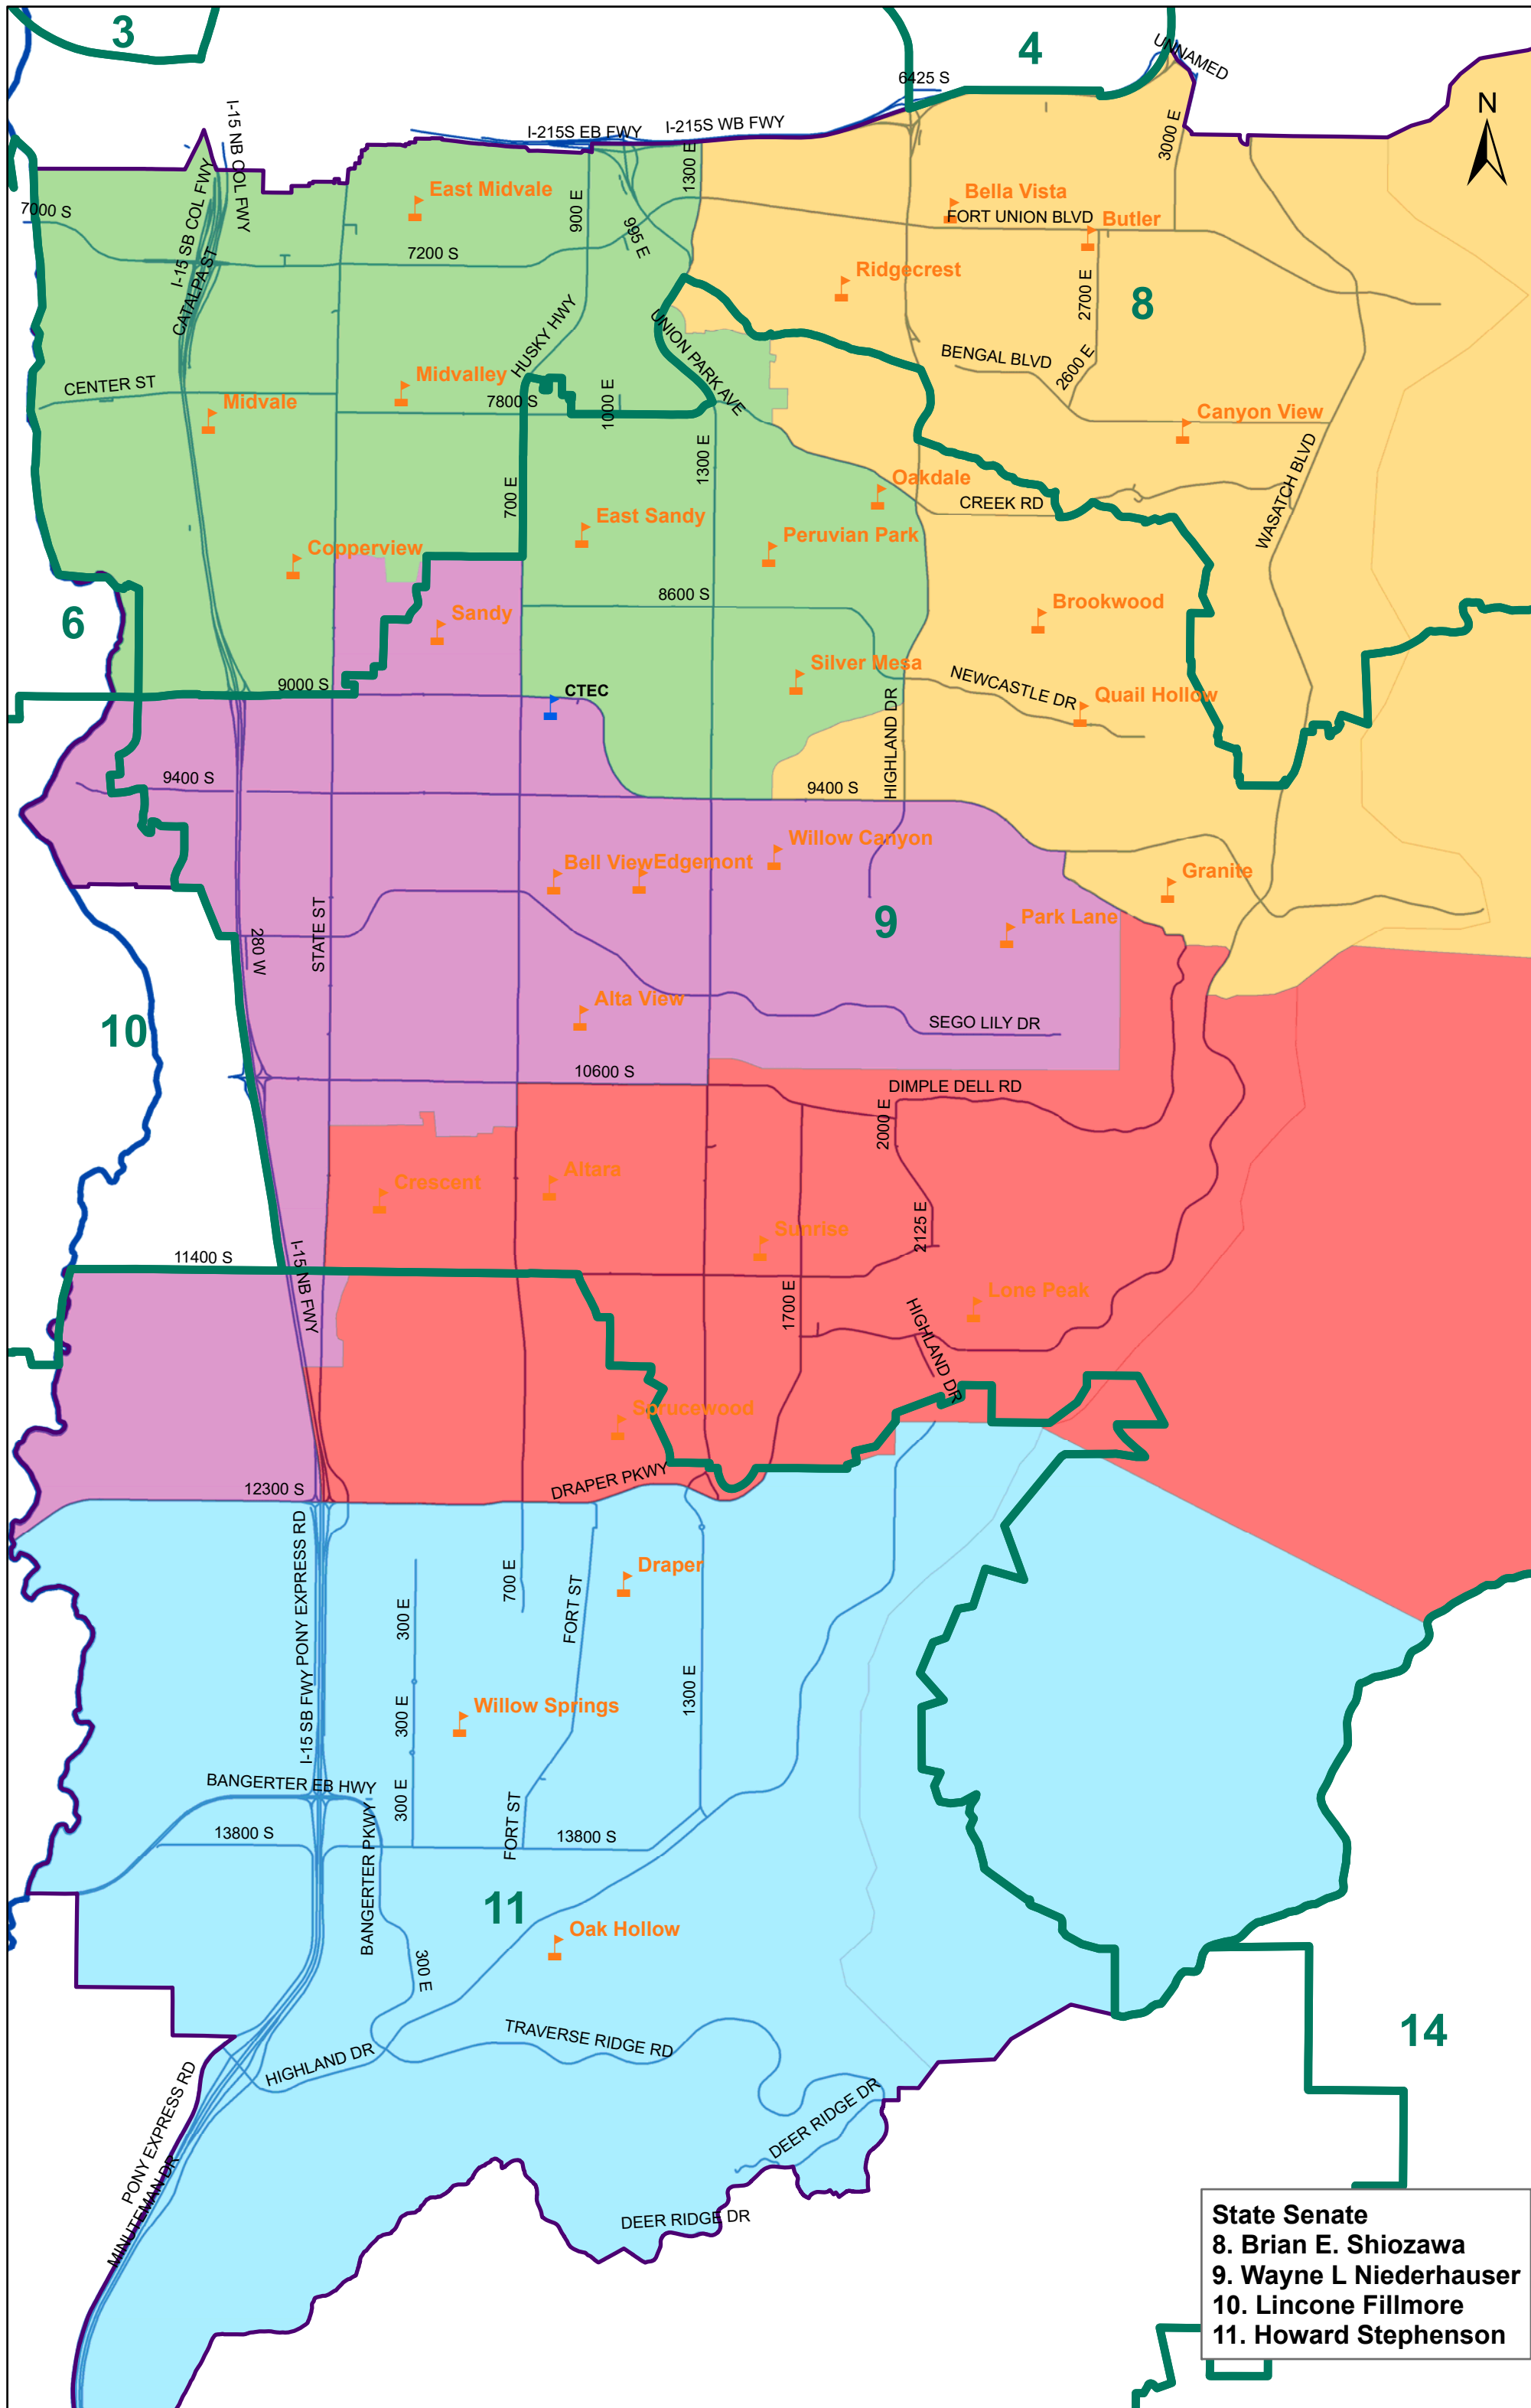

UTAH SENATE DISTRICTS with High School Boundaries

State Senate
 8. Brian E. Shiozawa
 9. Wayne L. Niederhauser
 10. Lincone Fillmore
 11. Howard Stephenson