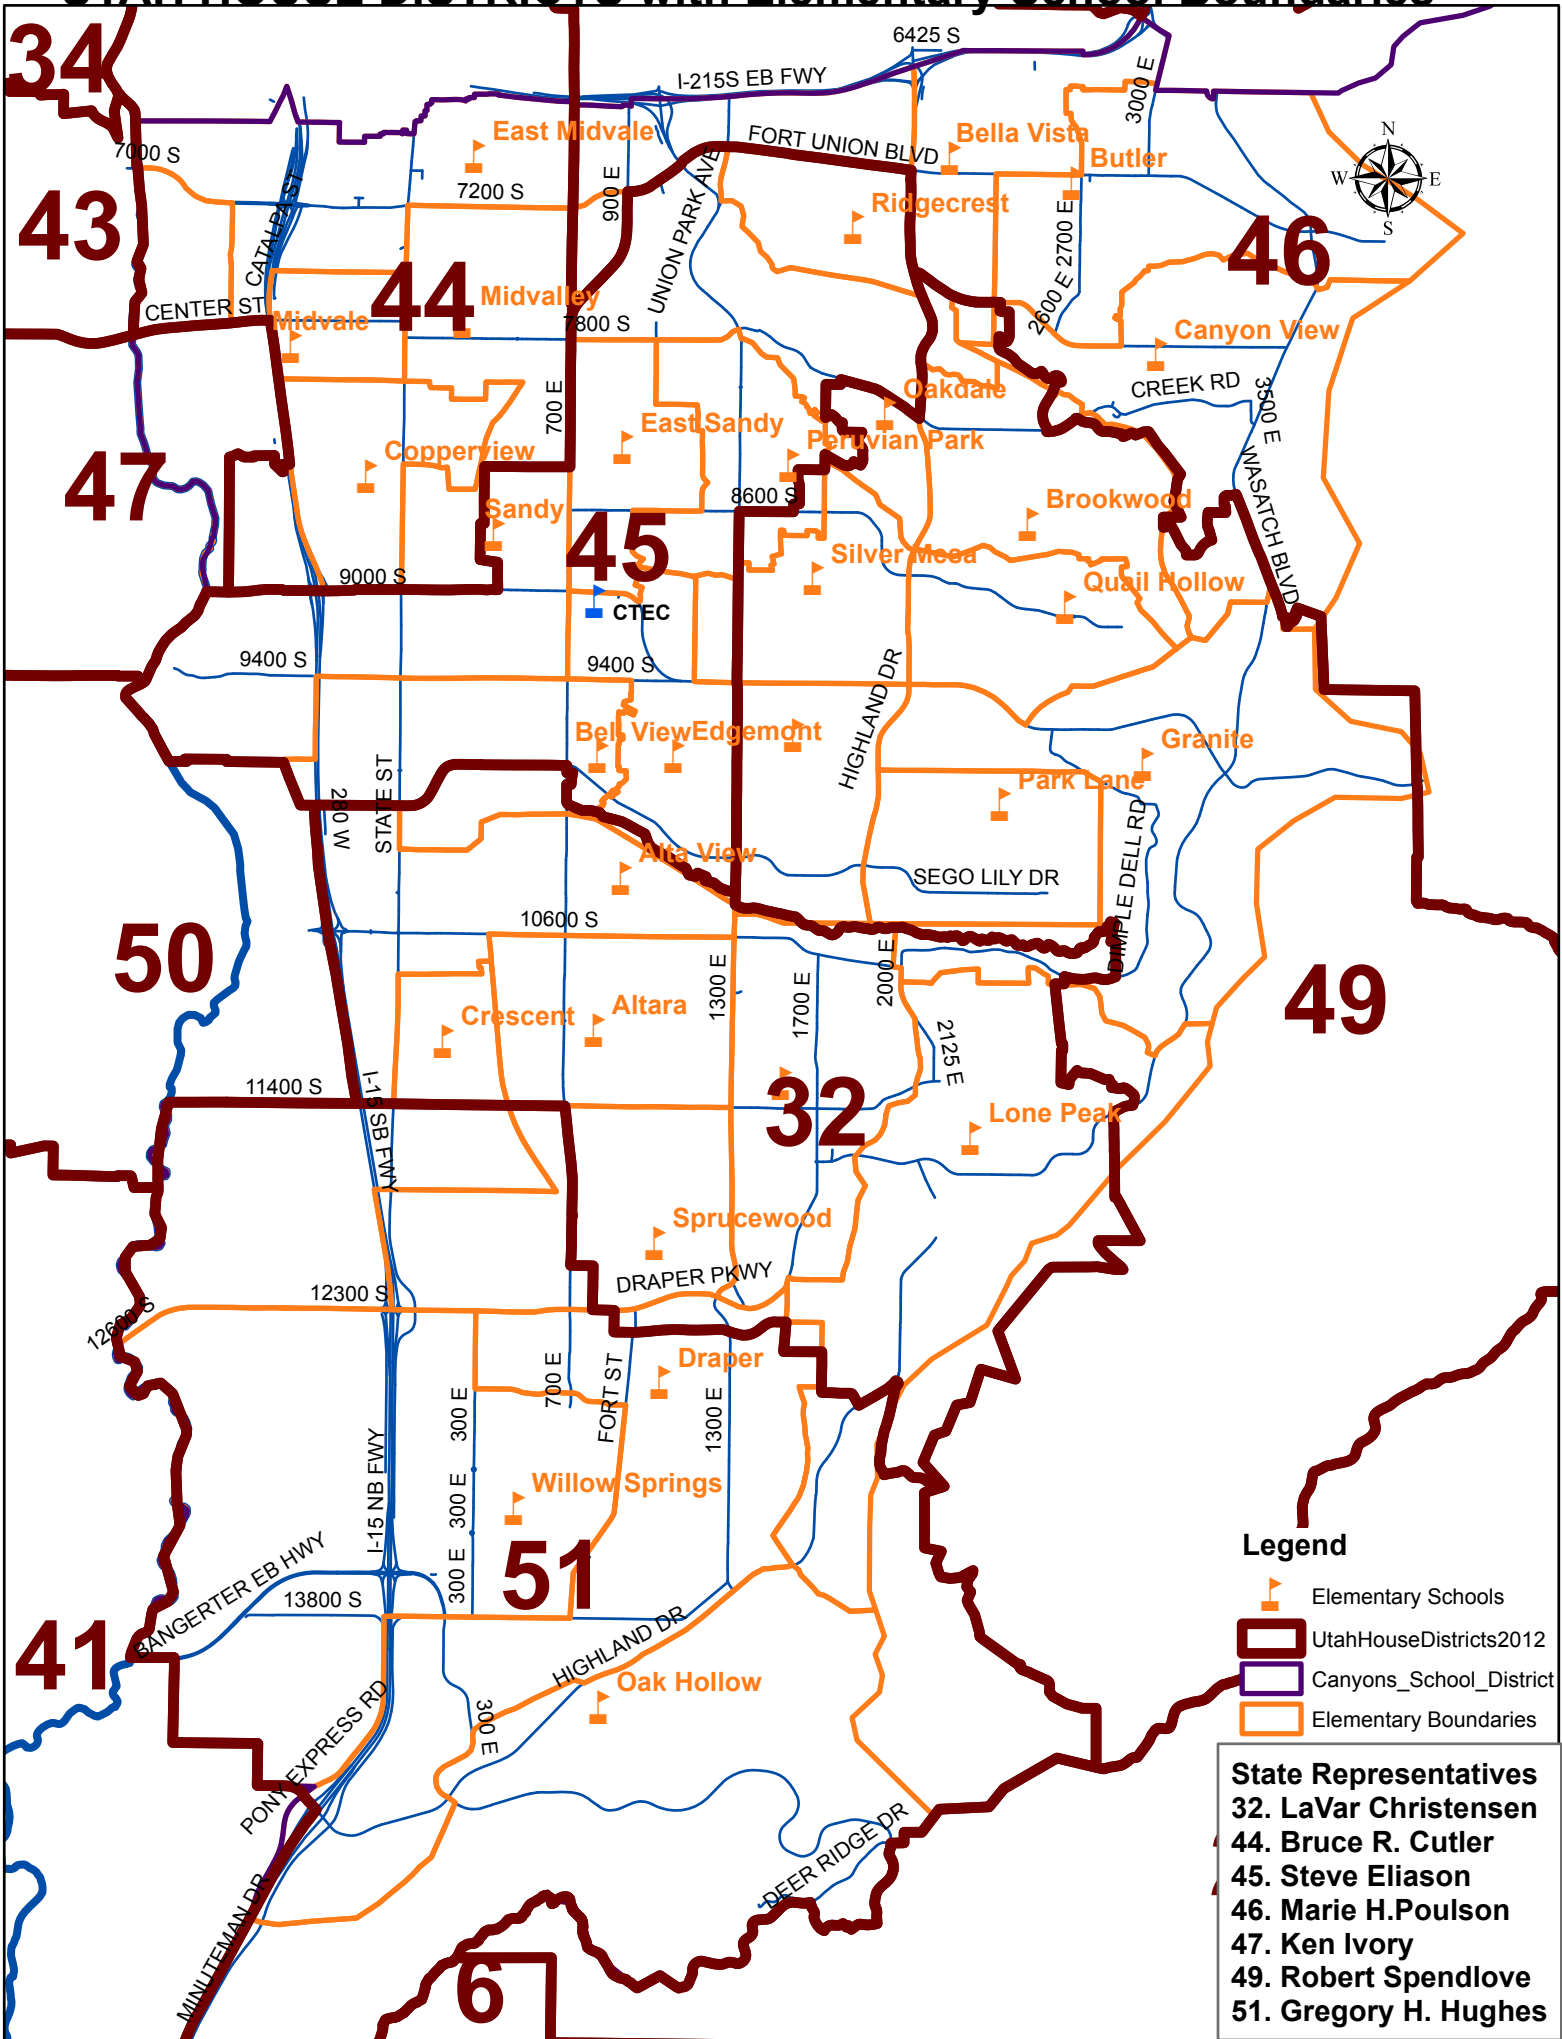

UTAH HOUSE DISTRICTS with Elementary School Boundaries

Legend

-  Elementary Schools
-  UtahHouseDistricts2012
-  Canyons_School_District
-  Elementary Boundaries

- State Representatives**
- 32. LaVar Christensen
 - 44. Bruce R. Cutler
 - 45. Steve Eliason
 - 46. Marie H. Poulson
 - 47. Ken Ivory
 - 49. Robert Spendlove
 - 51. Gregory H. Hughes