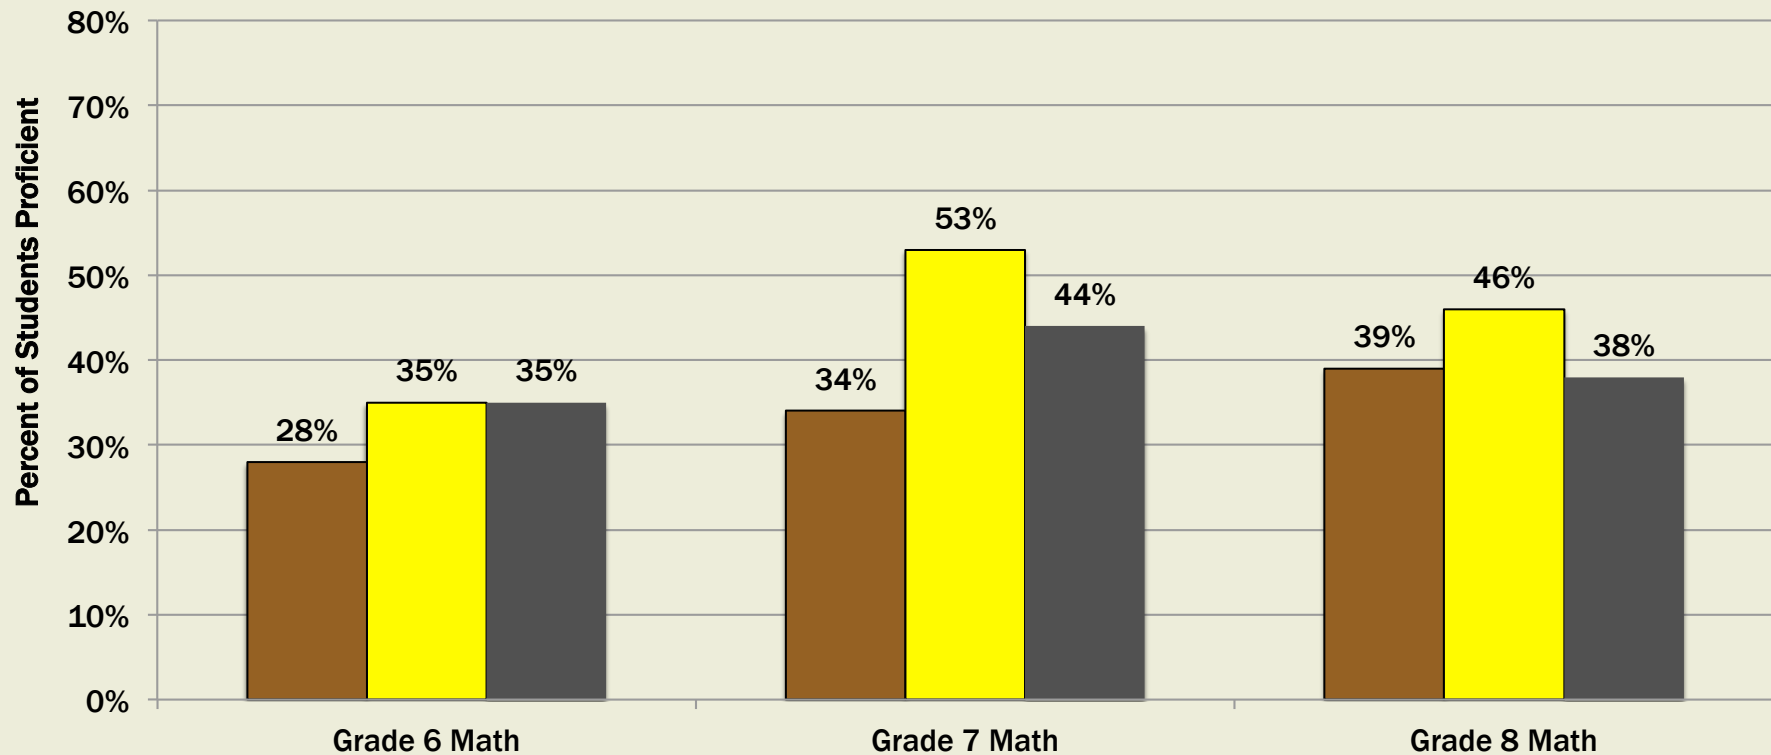

SAGE MATHEMATICS

FINAL

2014 SAGE Results

■ Midvale Middle ■ Canyons School District ■ State of Utah