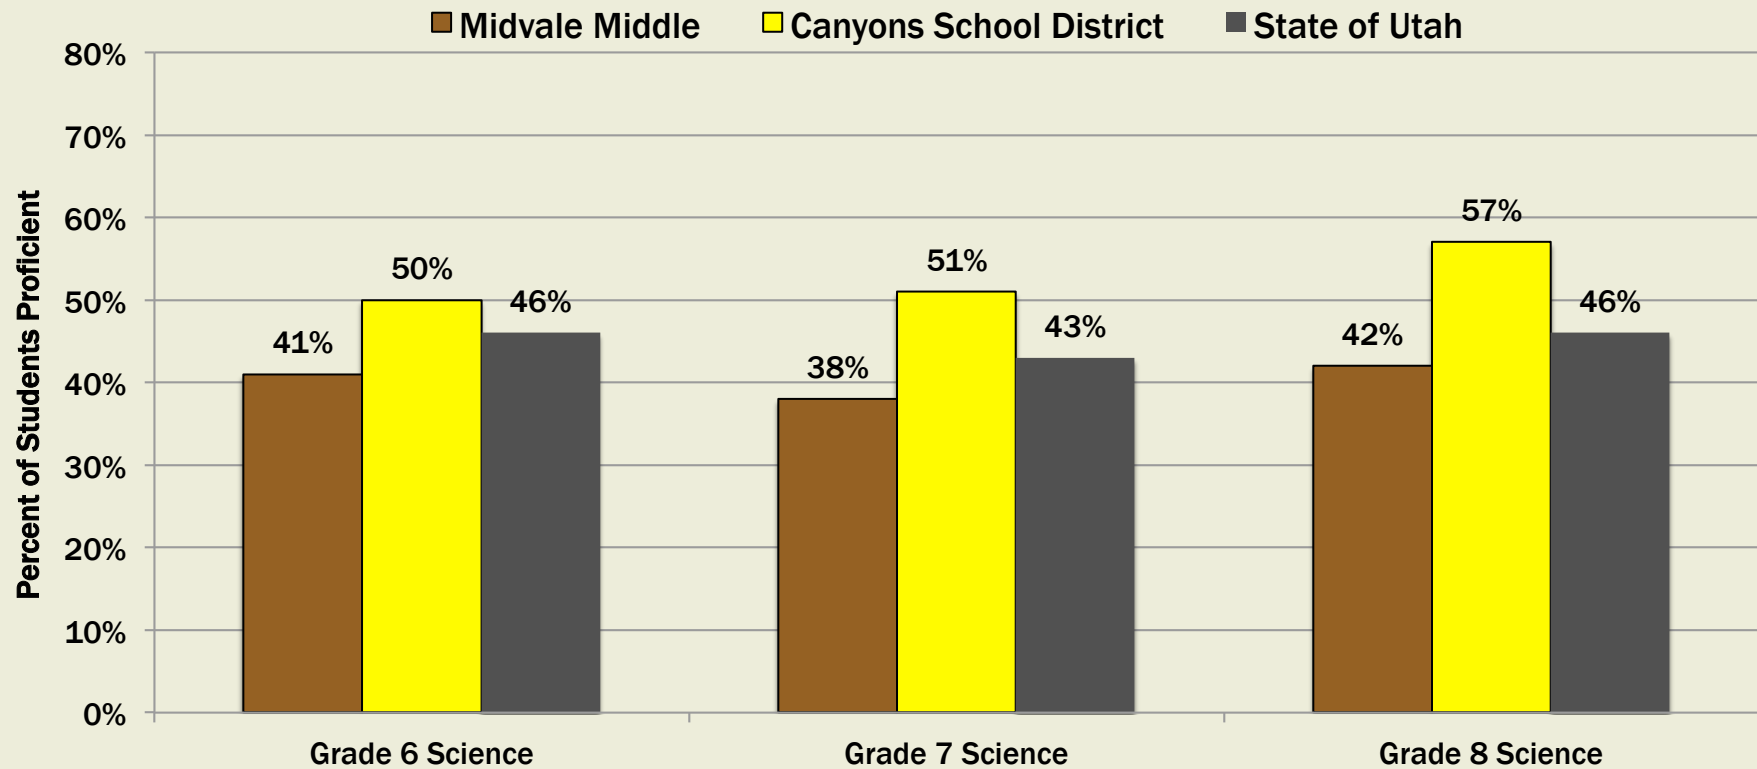

SAGE SCIENCE

FINAL

2014 SAGE Results