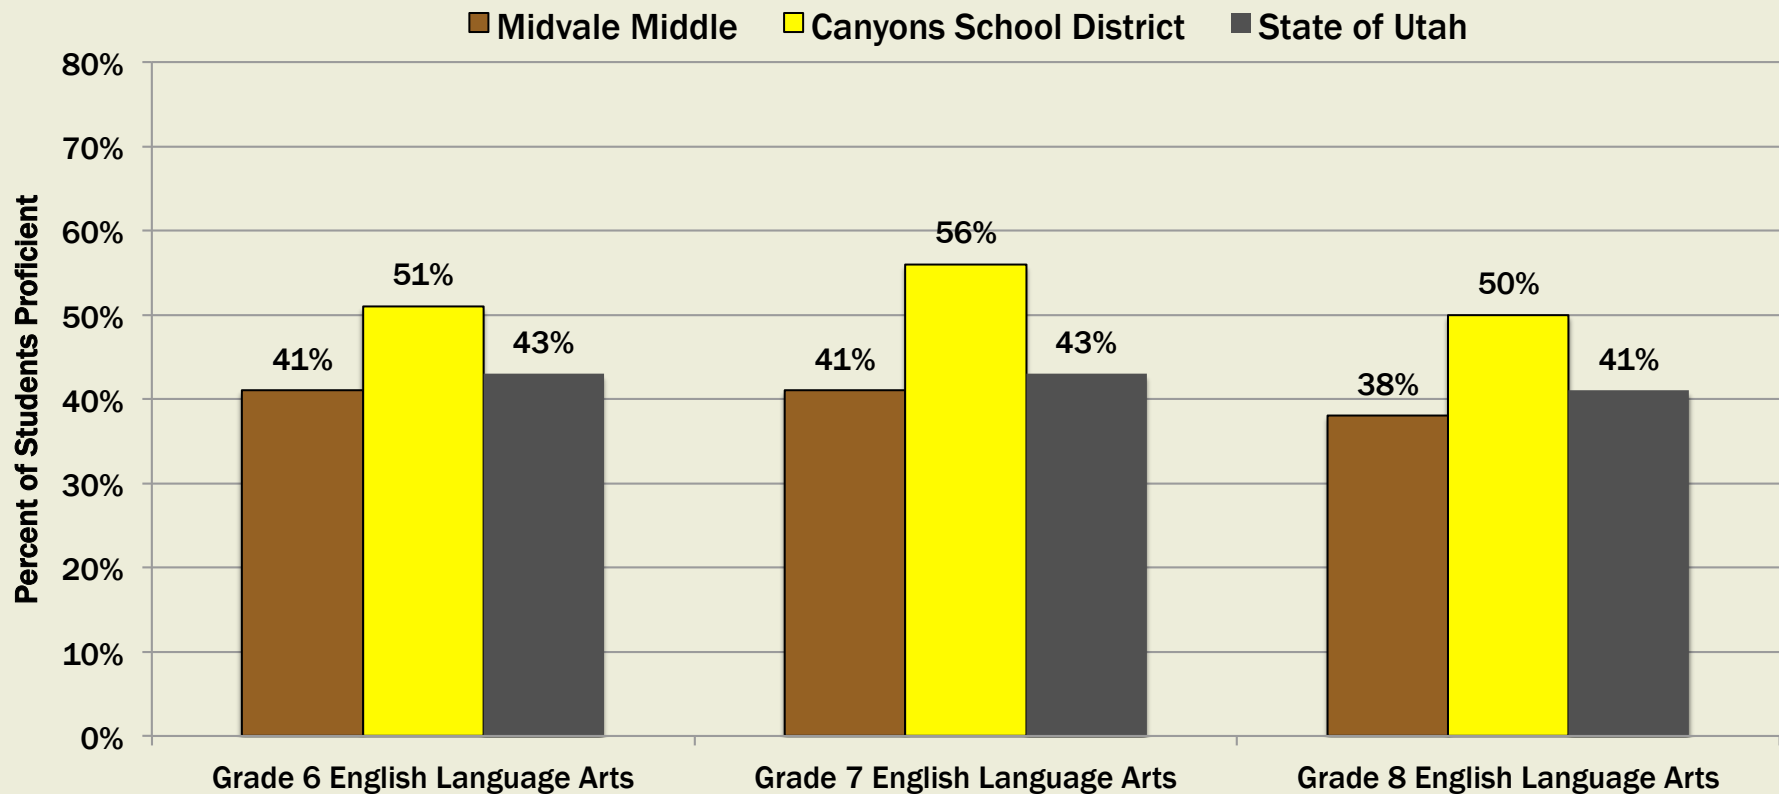

Proficiency levels indicate the student's progress towards College and Career Readiness (CCR)

Scale Scores vs. Proficiency Levels

- Scale scores indicate the individual level of what a student knows and is able to do.
- Proficiency levels interpret the scale score into categories: Highly Proficient, Proficient, Approaching Proficient, and Below Proficient.

On Track for CCR
(proficient)

Not on Track for CCR
(not proficient)

SAGE ENGLISH LANGUAGE ARTS

FINAL

2014 SAGE Results

SAGE MATHEMATICS

FINAL

2014 SAGE Results