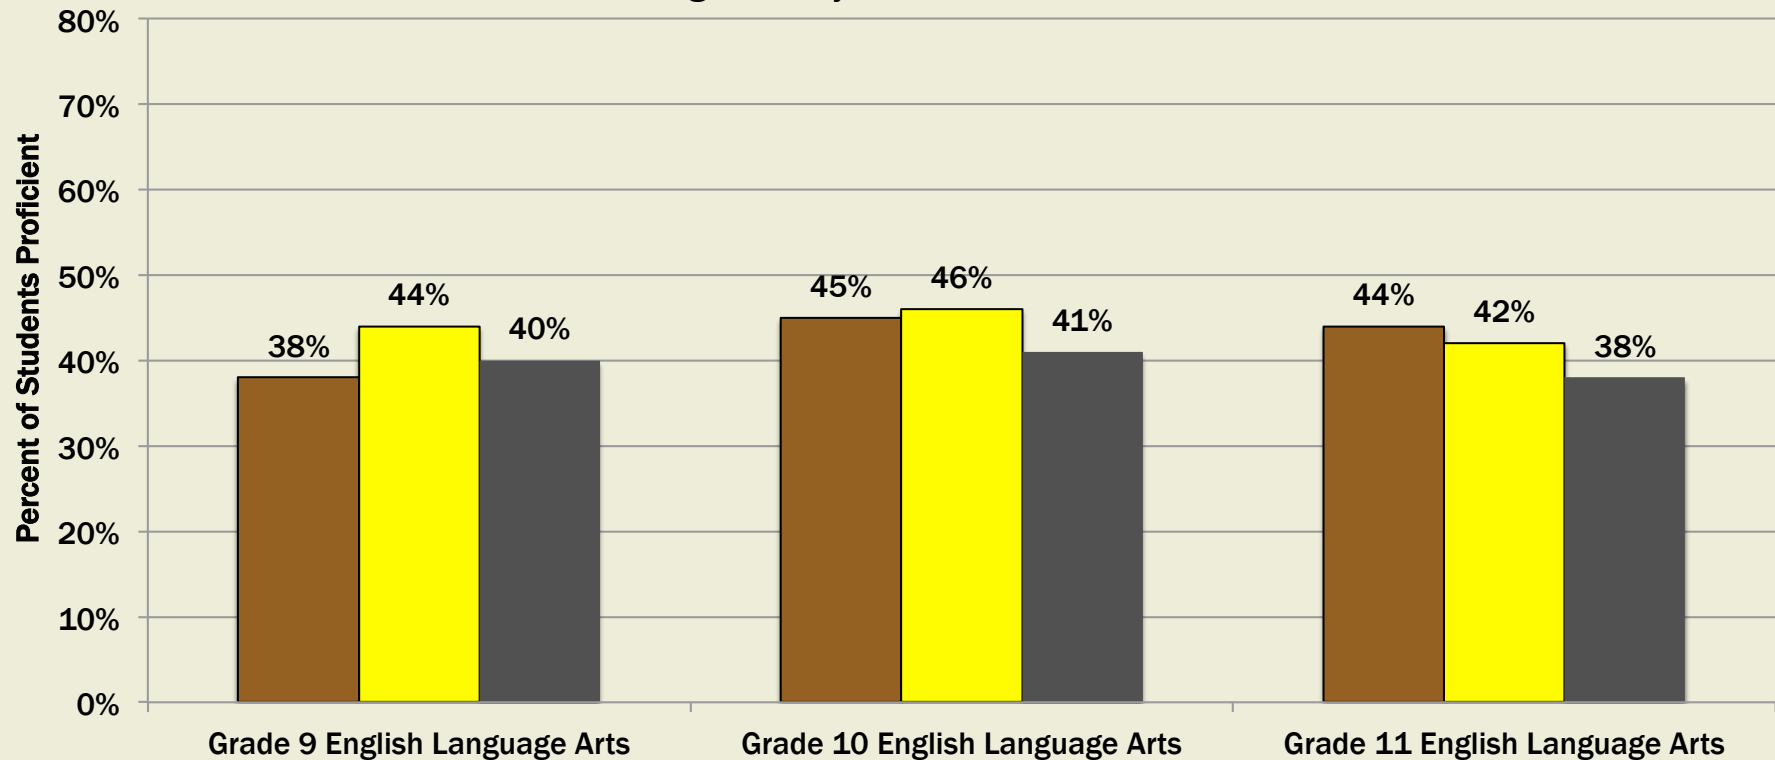

Proficiency levels indicate the student's progress towards College and Career Readiness (CCR)

Scale Scores vs. Proficiency Levels

- Scale scores indicate the individual level of what a student knows and is able to do.
- Proficiency levels interpret the scale score into categories: Highly Proficient, Proficient, Approaching Proficient, and Below Proficient.

On Track for CCR
(proficient)

Not on Track for CCR
(not proficient)

SAGE ENGLISH LANGUAGE ARTS

FINAL

2014 SAGE Results

■ Hillcrest High ■ Canyons School District ■ State of Utah

SAGE MATHEMATICS

FINAL