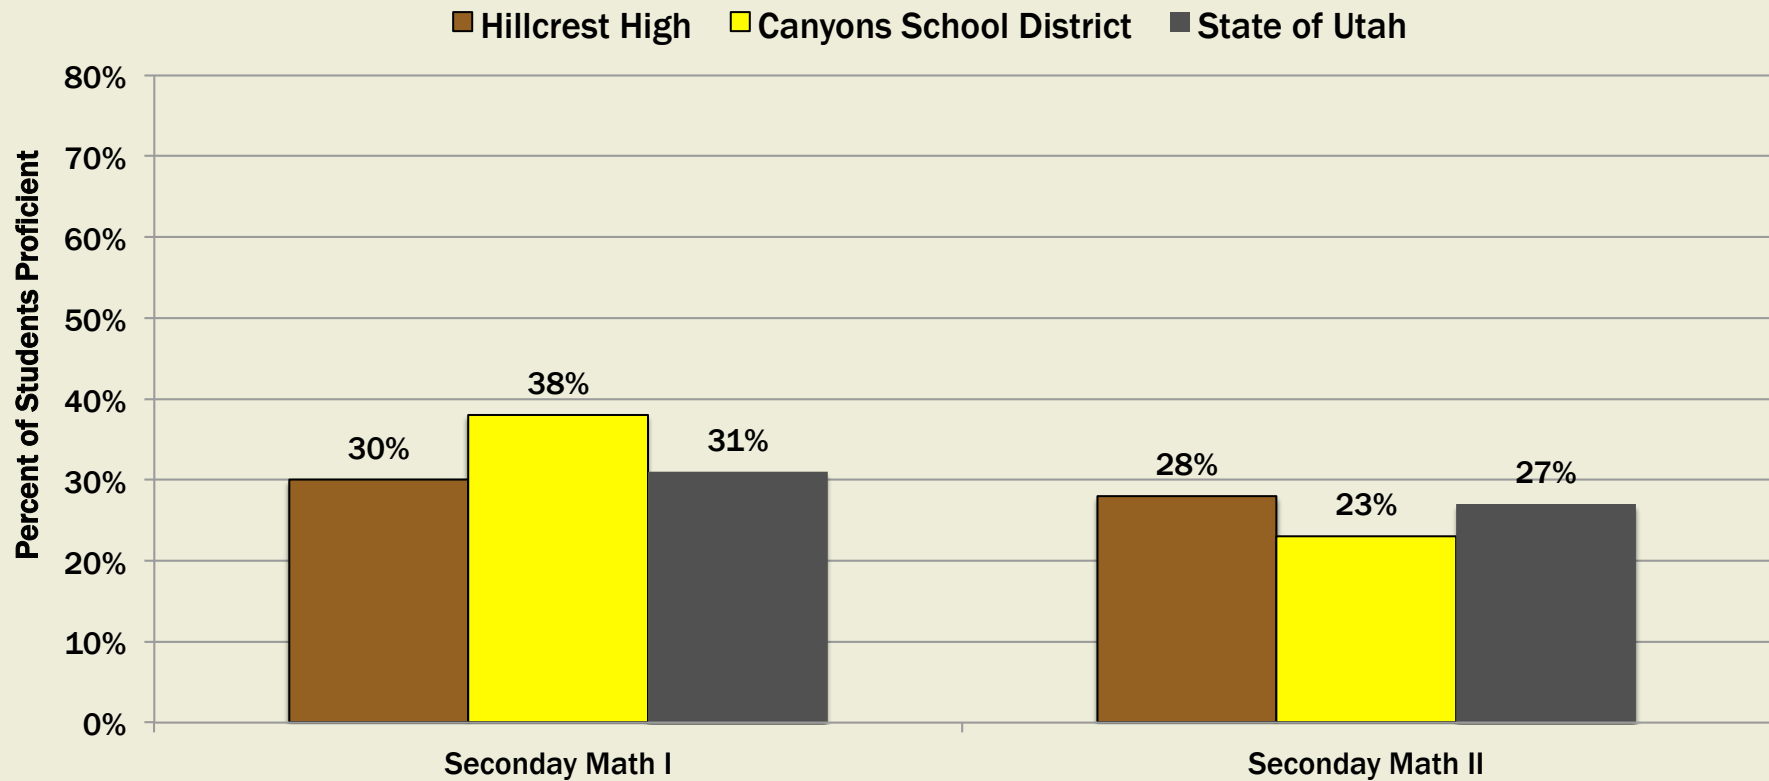

SAGE MATHEMATICS

FINAL

2014 SAGE Results