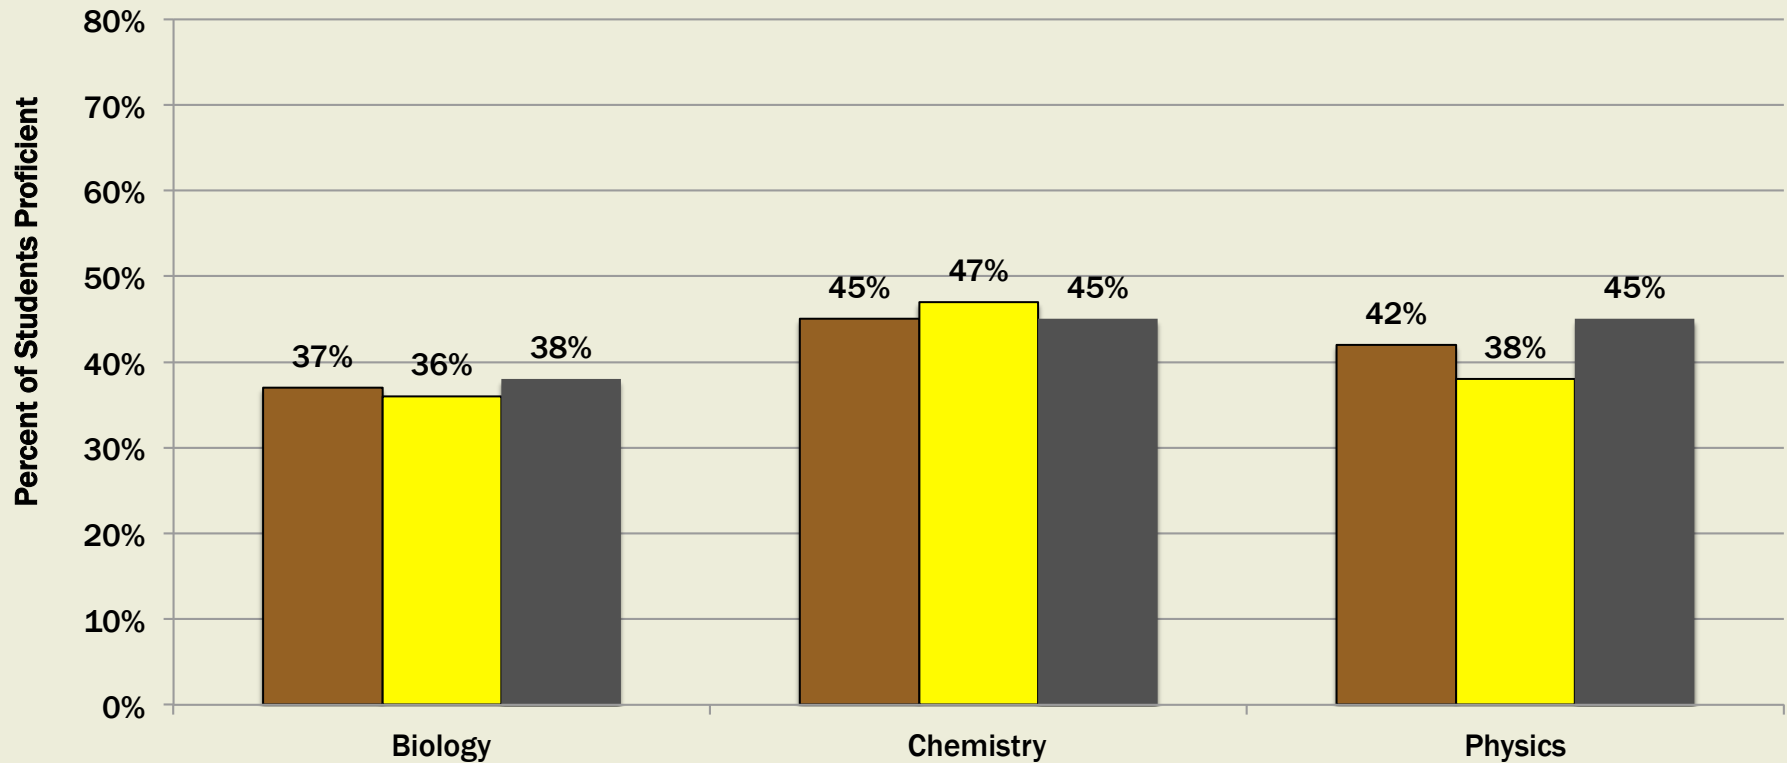

2014 SAGE Results

SAGE SCIENCE

FINAL

2014 SAGE Results

■ Hillcrest High ■ Canyons School District ■ State of Utah

FURTHER STATE INFORMATION ABOUT SAGE

- SAGE Results -
<https://datagateway.schools.utah.gov>
- SAGE Facts and Information
<http://www.schools.utah.gov/sage/Facts.aspx>
- SAGE Resources
<http://schools.utah.gov/sage/Resources.aspx>
- Prosperity 2020 Goals <http://prosperity2020.com/>
- Utah State Standards
<http://www.schools.utah.gov/CURR/main/Curriculum-Programs.aspx>
- SAGE Communication Resources
<http://www.schools.utah.gov/assessment/SAGE-Communication.aspx>