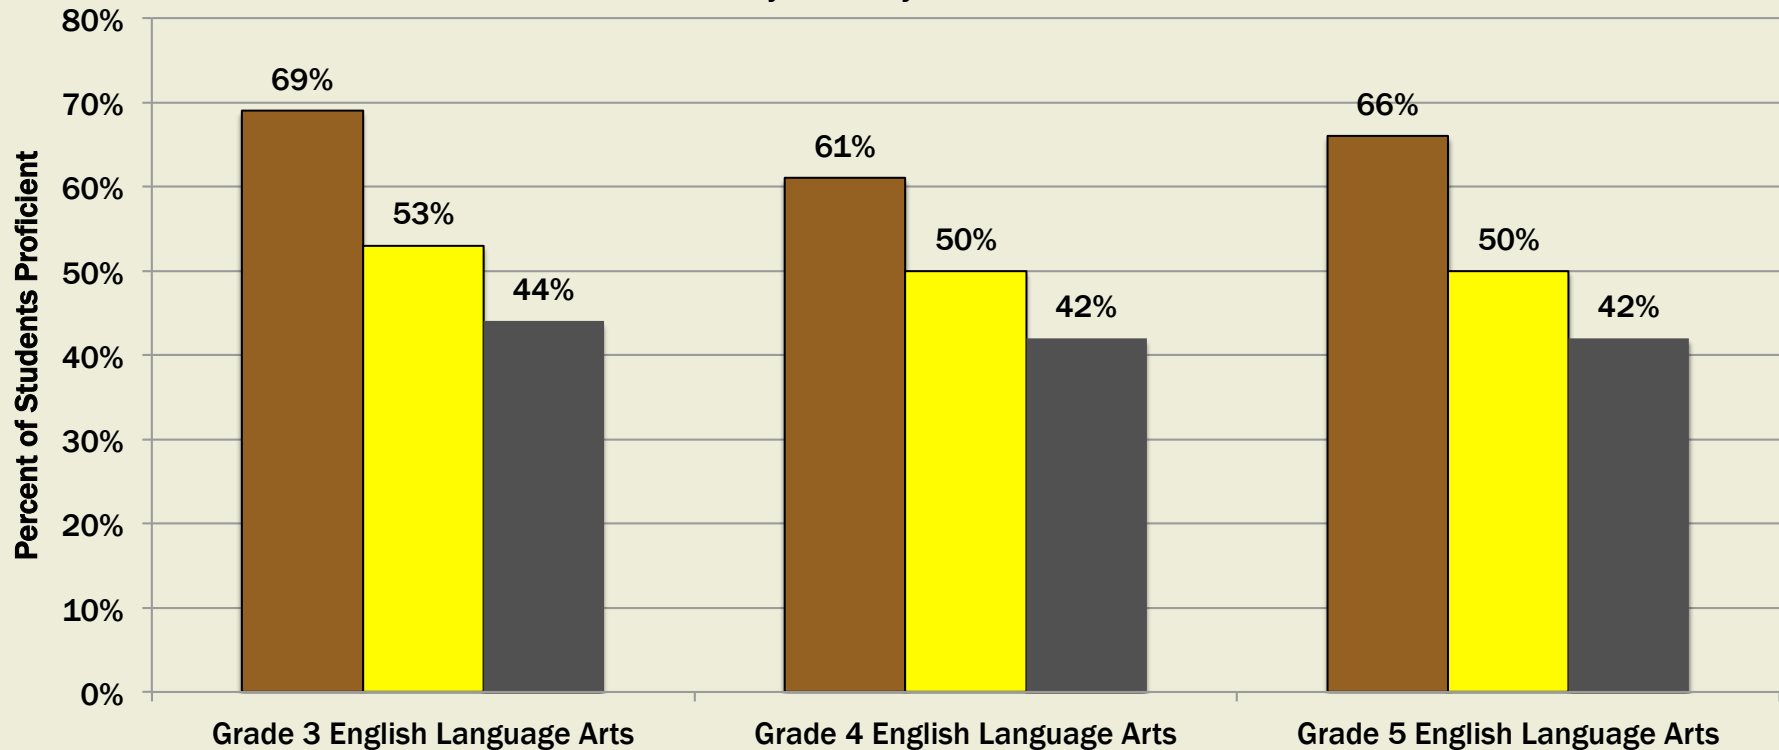

Proficiency levels indicate the student's progress towards College and Career Readiness (CCR)

Scale Scores vs. Proficiency Levels

- Scale scores indicate the individual level of what a student knows and is able to do.
- Proficiency levels interpret the scale score into categories: Highly Proficient, Proficient, Approaching Proficient, and Below Proficient.

On Track for CCR
(proficient)

Not on Track for CCR
(not proficient)

SAGE ENGLISH LANGUAGE ARTS

FINAL

2014 SAGE Results

■ Sunrise Elementary ■ Canyons School District ■ State of Utah

SAGE MATHEMATICS

FINAL