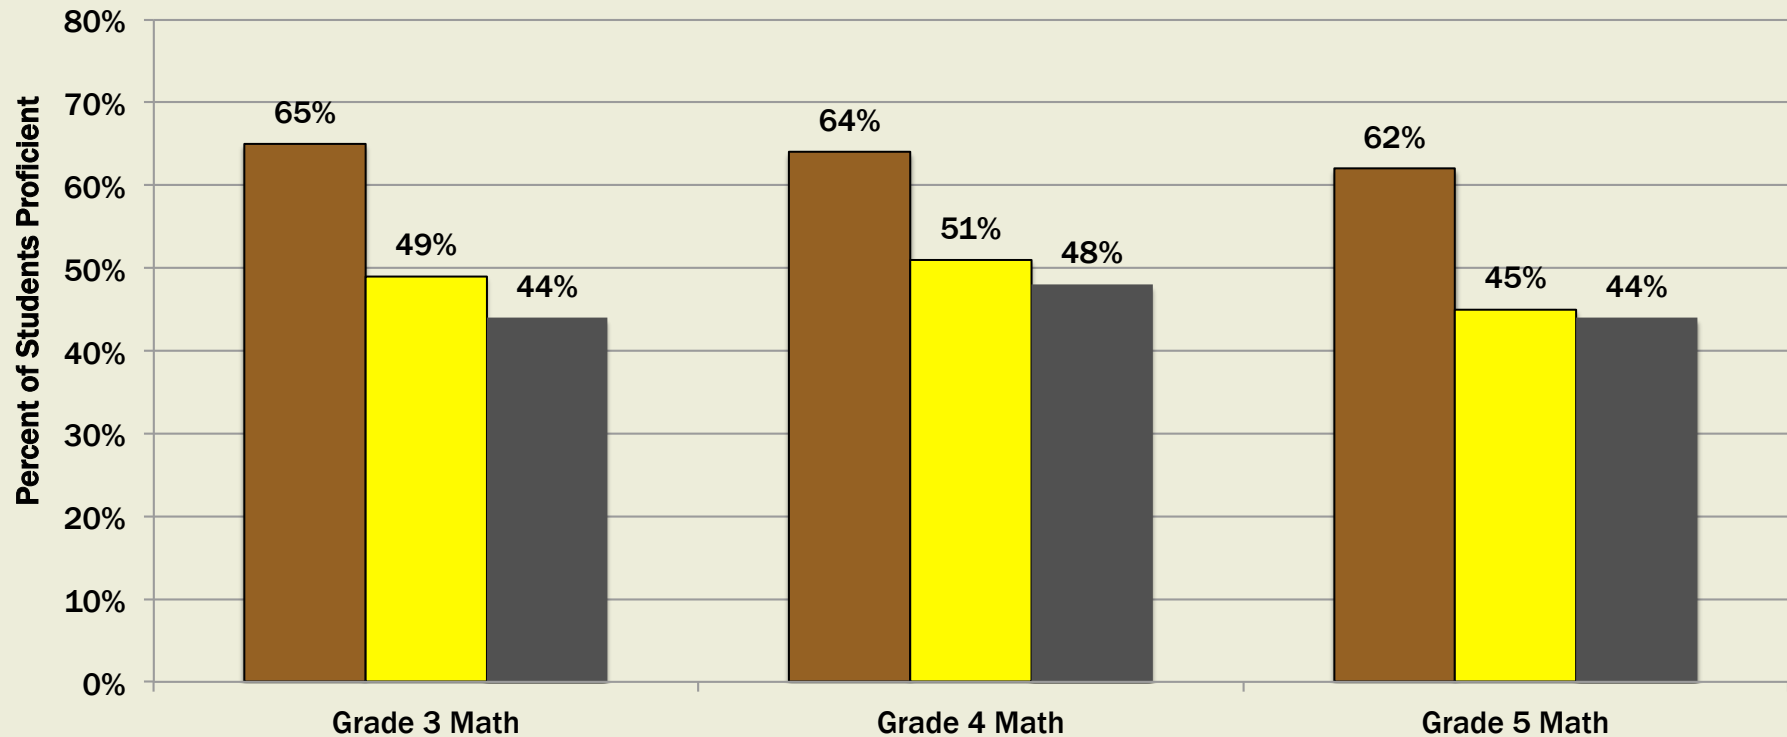

SAGE MATHEMATICS

FINAL

2014 SAGE Results

■ Sunrise Elementary ■ Canyons School District ■ State of Utah