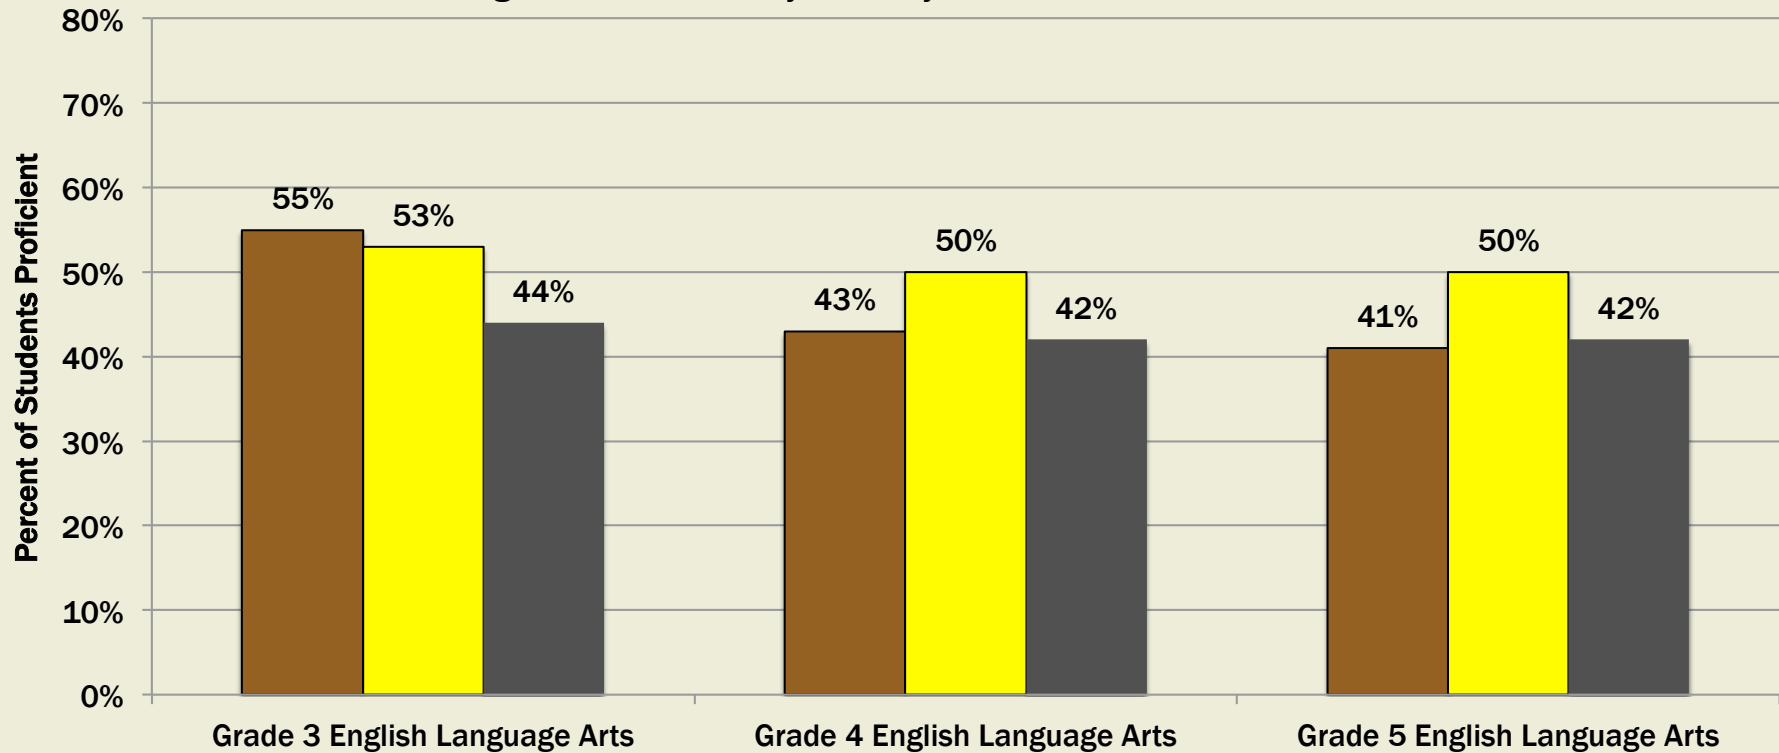

SAGE ENGLISH LANGUAGE ARTS

FINAL

2014 SAGE Results

■ Ridgecrest Elementary ■ Canyons School District ■ State of Utah