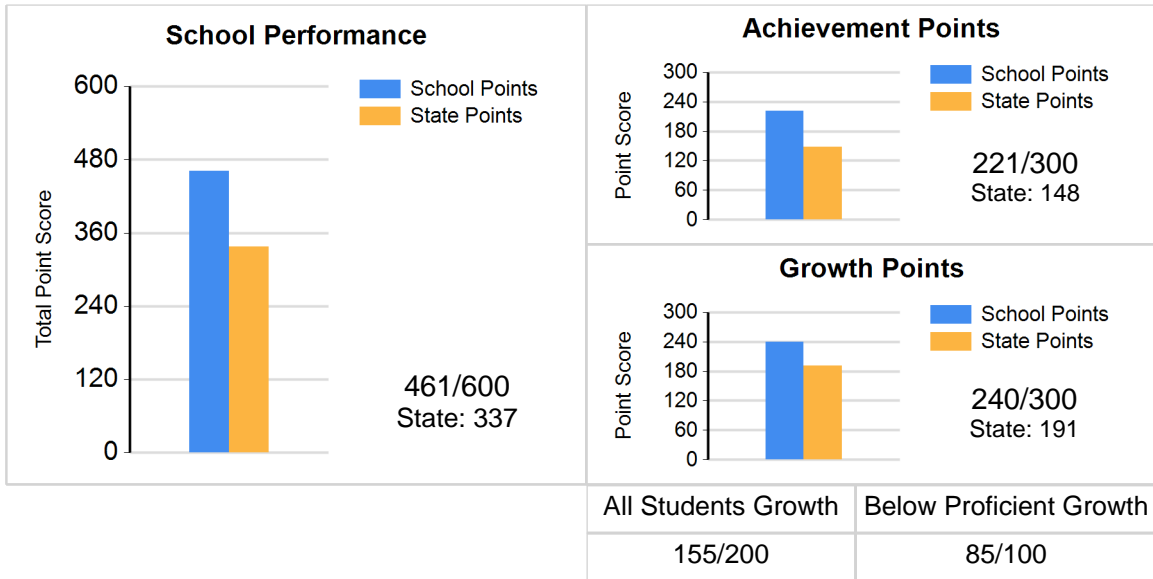

BROOKWOOD SCHOOL

Participation Rate	
All Students	Below Proficient
97%	99%

College and Career Readiness	
Graduation Rate	Graduation Points
n/a	n/a

	All Students Growth			Below Proficient Growth			Proficiency			
	MGP	# of Tests	Points	MGP	# of Tests	Points	Prof Rate	# of Tests	Points	Points Possible
English Language Arts	54.00	135	140	60.00	43	81	67.61 %	213	68	100
Math	58.00	137	155	59.50	34	80	81.13 %	212	81	100
Science	62.00	62	170	66.00	13	93	72.03 %	143	72	100
	Average		155	Average		85	Sum		221	

* Of the tests that were expected to be taken, 3% were not taken due to parental exclusion. These expected tests were included in participation rates but excluded from proficiency rates.

	All Students MGP			Below Proficient MGP			Proficiency		
	School	LEA	State	School	LEA	State	School	LEA	State
3rd Grade Language Arts							62%	61%	48%
4th Grade Language Arts	52.00	57.00	50.00	59.00	57.00	50.50	62%	56%	43%
5th Grade Language Arts	55.00	54.00	50.00	61.50	53.00	50.00	82%	61%	48%
3rd Grade Math							84%	63%	54%
4th Grade Math	61.00	52.00	50.00	58.00	52.50	50.00	77%	61%	53%
5th Grade Math	54.50	48.00	50.00	64.00	45.00	50.00	84%	58%	51%
4th Grade Science							67%	59%	48%
5th Grade Science	62.00	53.00	50.00	66.00	51.00	50.00	79%	61%	52%