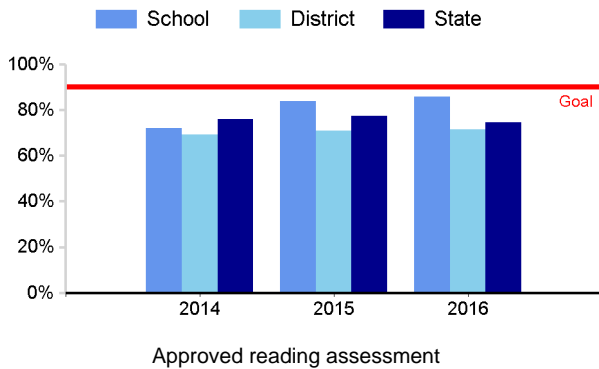

BROOKWOOD SCHOOL

CANYONS DISTRICT

Grades 1-5 School Year 2015-2016

3rd Grade Reading Proficiency

Kindergarten Readiness

The Kindergarten readiness indicator is currently not available

3rd Grade Math Proficiency