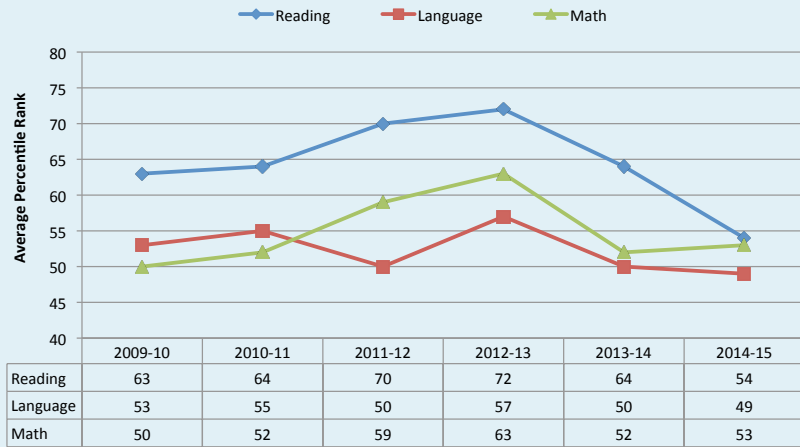

IOWA Test of Basic Skills
Average Percentile Rank 2009-2014
BELLA VISTA ELEMENTARY

Grade 3				
YEAR	Reading	Language	Math	Core Total
2009-10	63	53	50	56
2010-11	64	55	52	60
2011-12	70	50	59	59
2012-13	72	57	63	65
2013-14	64	50	52	56
2014-15	54	49	53	54

Grade 5				
YEAR	Reading	Language	Math	Core Total
2009-10	58	48	50	52
2010-11	61	65	48	60
2011-12	60	62	56	59
2012-13	62	66	64	64
2013-14	57	56	60	57
2014-15	61	59	62	0

Grade 3 Iowa Test of Basic Skills